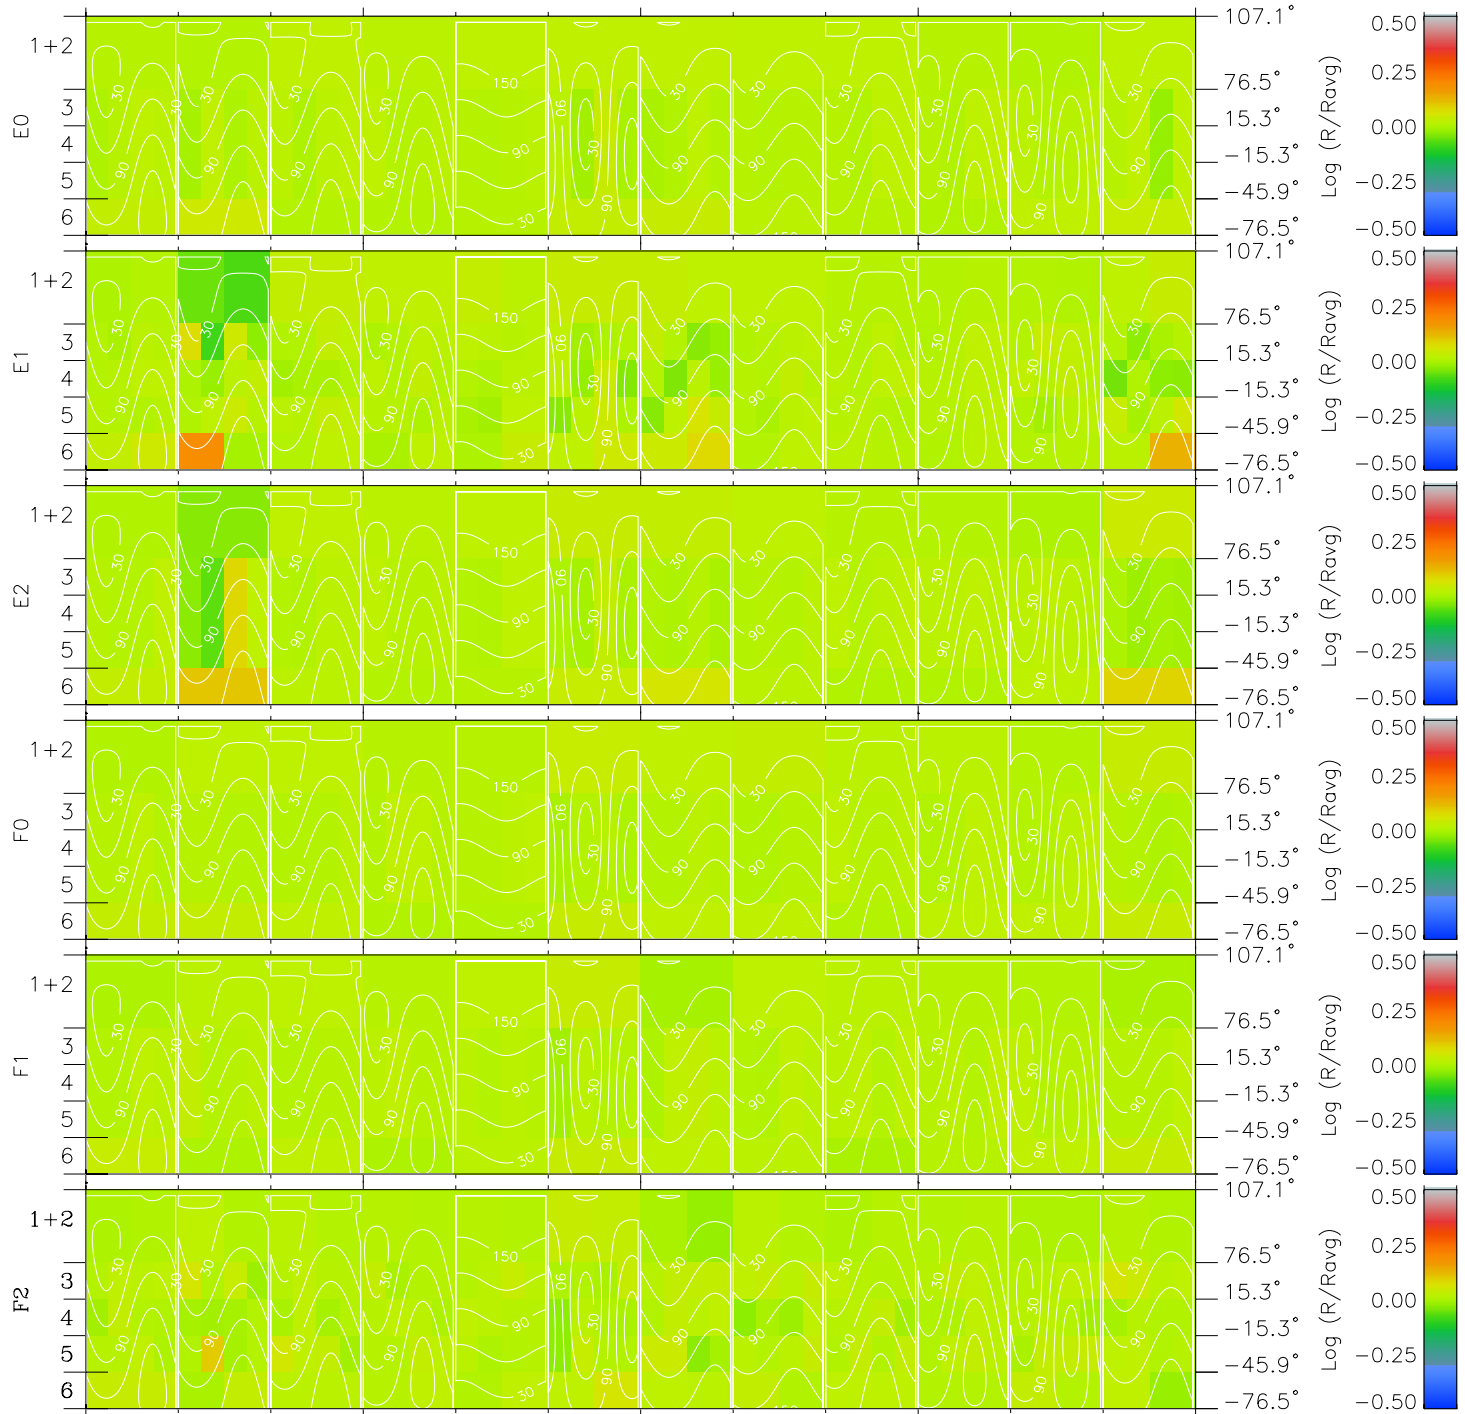

Galileo EPD Real Time All-Sky Anisotropies 96279

Software Version: RTSKY_MEAN V 1.20
 Data Production: 06-03-00
 Plot Production: Fri Sep 14 17:18:54 2001
 Color File: wondr3
 Geofactor File: 1.1

00:00:00 1996-279	279-06	279-12	279-18	00:00:00 1996-280	X JSE(R _j)
+	+	+	+	+	
-78.62	-78.37	-78.10	-77.83	-77.55	X JSE(R _j)
-80.32	-80.71	-81.09	-81.46	-81.83	Y JSE(R _j)
0.92	0.95	0.98	1.00	1.03	Z JSE(R _j)

- ◇ = Jupiter look direction
- = Corotation look direction