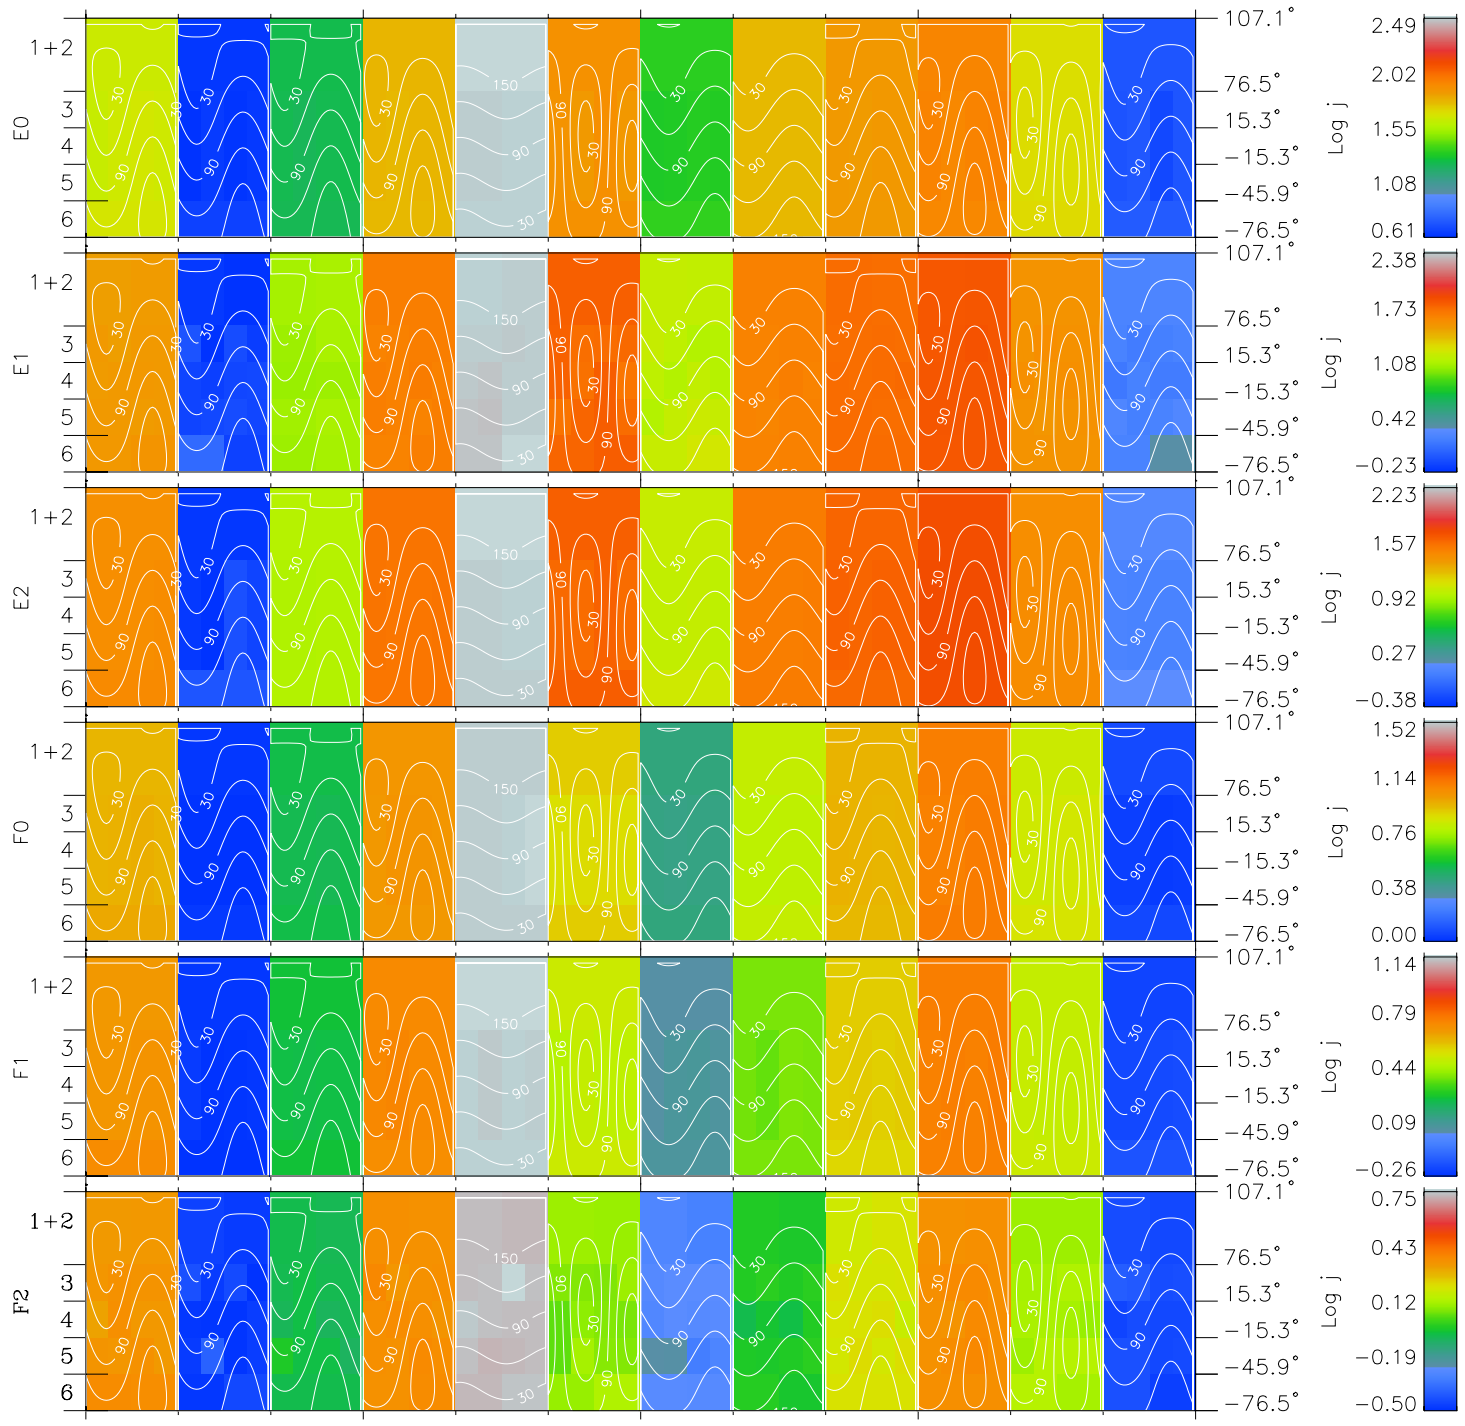

Galileo EPD Real Time All-Sky Anisotropies 96279

Software Version: RTSKY_FLUX V 1.20
 Data Production: 06-03-00
 Plot Production: Fri Sep 14 17:19:08 2001
 Color File: wondr3
 Geofactor File: 1.1

00:00:00 1996-279	279-06	279-12	279-18	00:00:00 1996-280	X JSE(R _j)	Y JSE(R _j)	Z JSE(R _j)
+ -78.62 -80.32 0.92	+ -78.37 -80.71 0.95	+ -78.10 -81.09 0.98	+ -77.83 -81.46 1.00	+ -77.55 -81.83 1.03			

◇ = Jupiter look direction
 □ = Corotation look direction