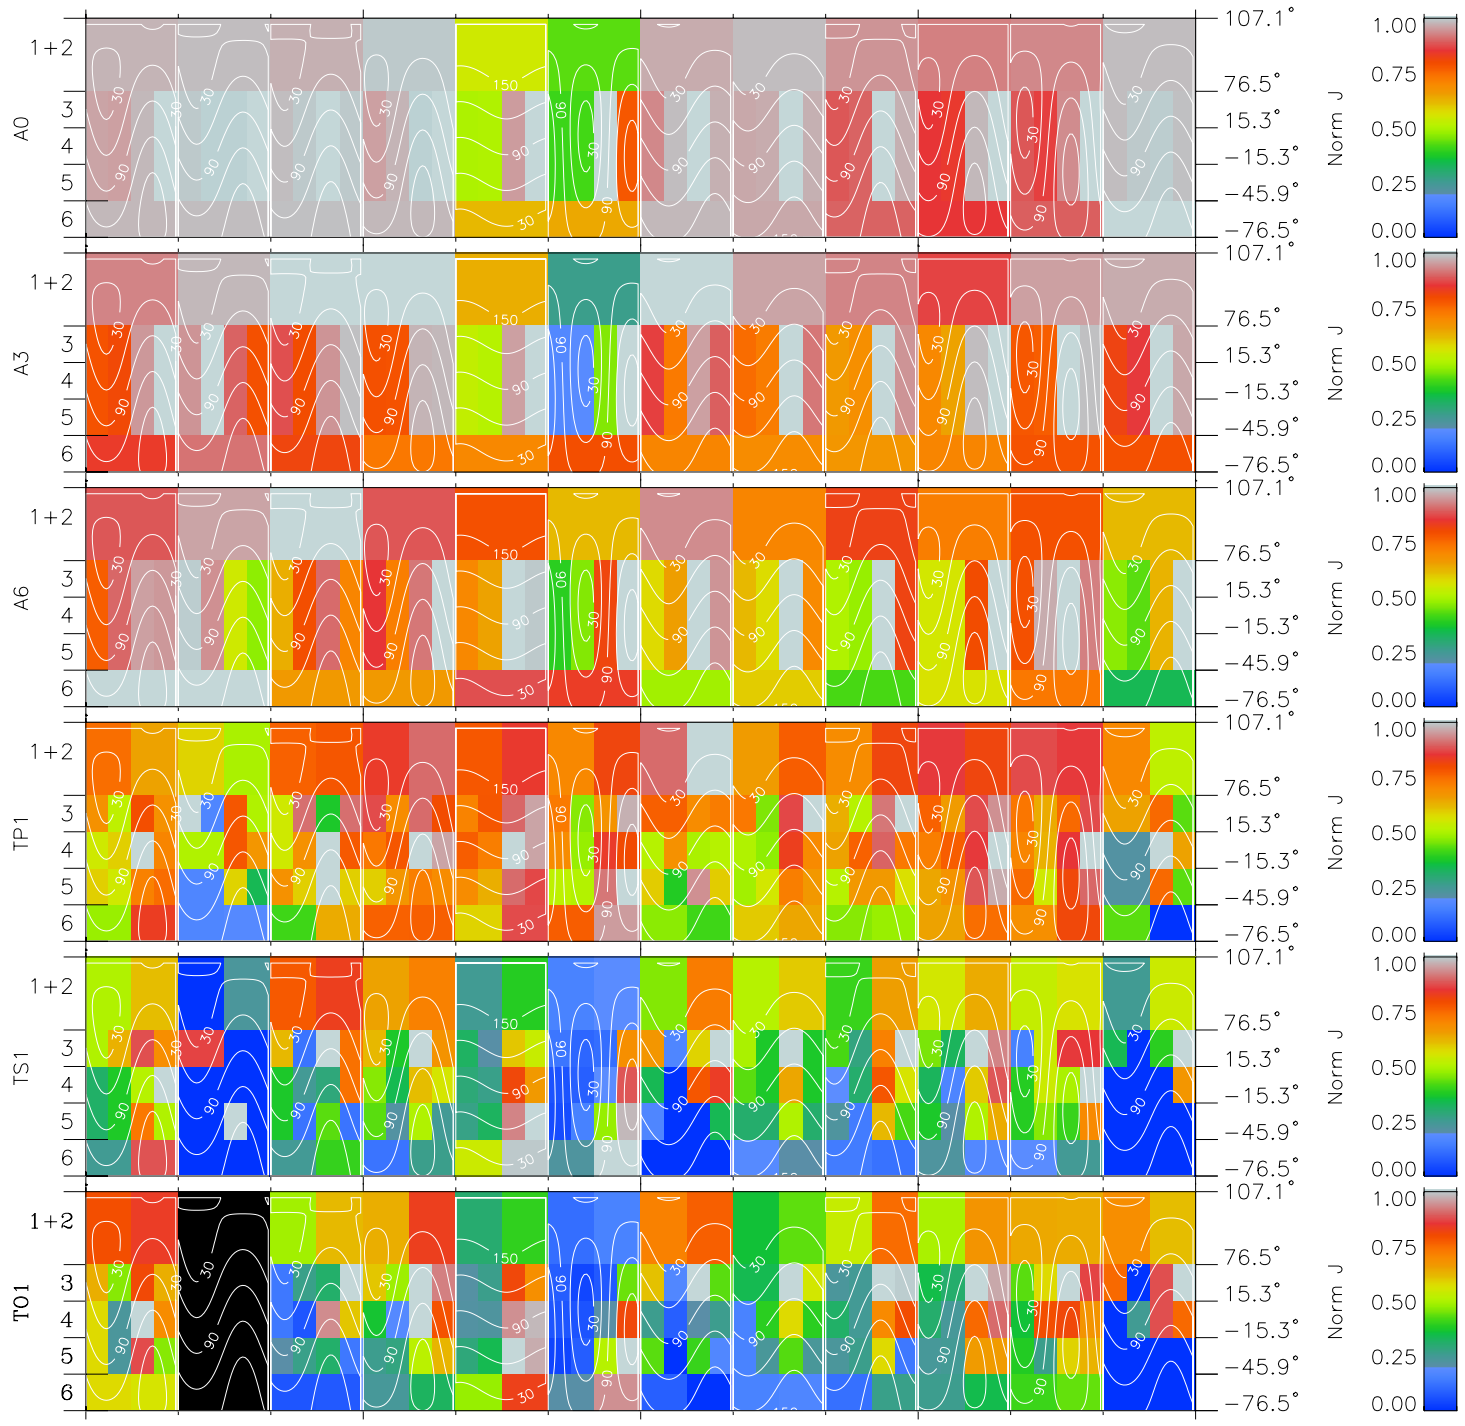

Galileo EPD Real Time All-Sky Anisotropies 96279

Software Version: RTSKY_NORM V 1.20
 Data Production: 06-03-00
 Plot Production: Fri Sep 14 17:19:15 2001
 Color File: wondr3
 Geofactor File: 1.1

00:00:00 1996-279	279-06	279-12	279-18	00:00:00 1996-280	
+	+	+	+	+	X JSE(R _j)
-78.62	-78.37	-78.10	-77.83	-77.55	Y JSE(R _j)
-80.32	-80.71	-81.09	-81.46	-81.83	Z JSE(R _j)
0.92	0.95	0.98	1.00	1.03	

- ◇ = Jupiter look direction
- = Corotation look direction