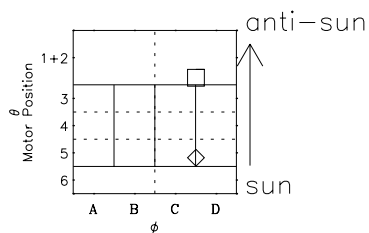

Galileo EPD Real-Time Omni 96279

Software Version: RTLINE_OMNI V 1.20
Data Production: 06-03-00
Plot Production: Fri Sep 14 17:20:35 2001

◇ = Jupiter look direction
□ = Corotation look direction