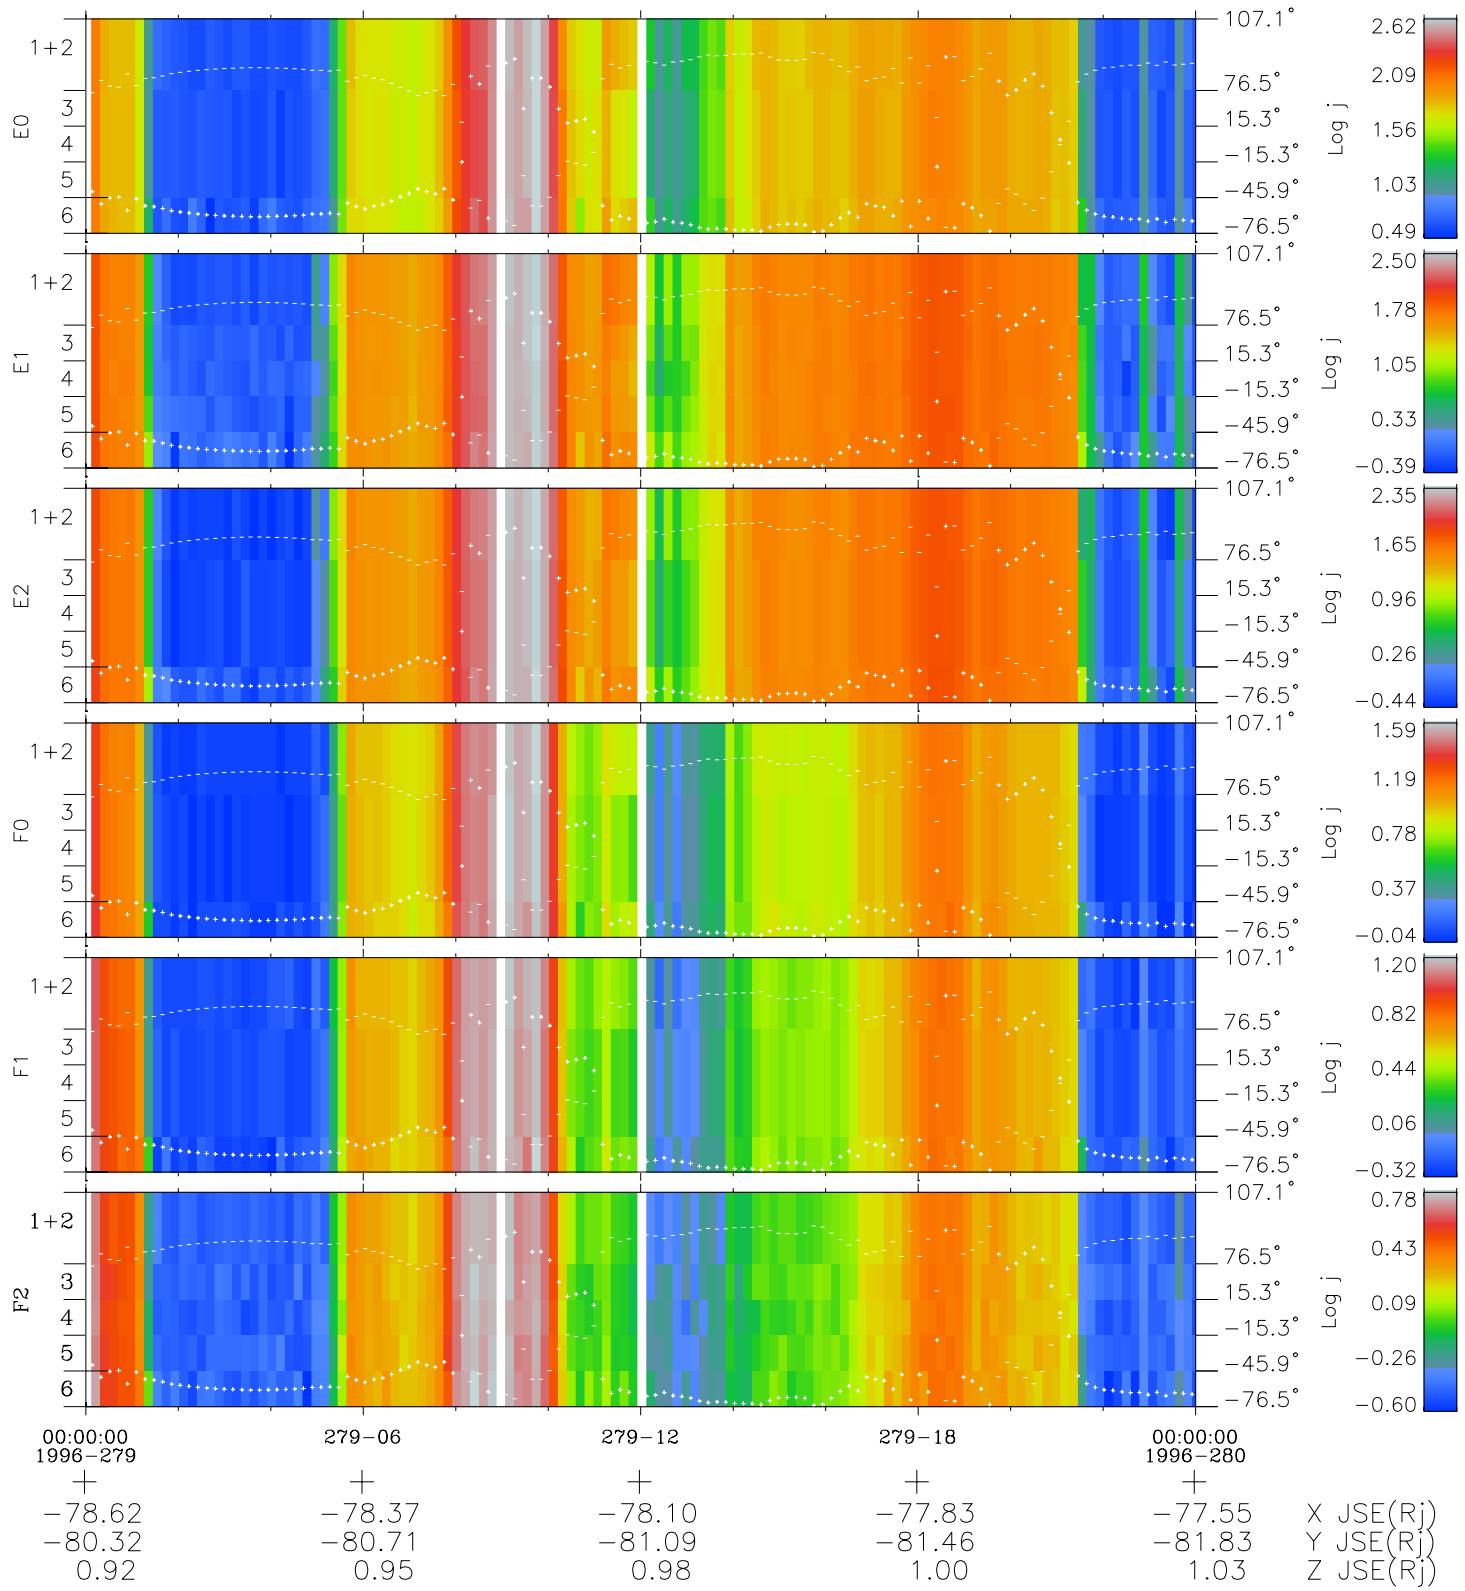

Galileo EPD Real Elevation Anisotropies 96279

Software Version: RTELEV_FLUX V 1.20
Data Production: 06-03-00
Plot Production: Fri Sep 14 17:19:46 2001
Color File: wondr3
Geofactor File: 1.1

◇ = Jupiter look direction
□ = Corotation look direction