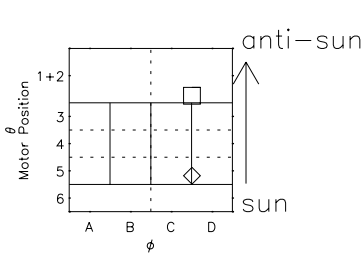

Galileo EPD Real Elevation Anisotropies 96279

Software Version: RTELEV_FLUX V 1.20
Data Production: 06-03-00
Plot Production: Fri Sep 14 17:19:46 2001
Color File: wondr3
Geofactor File: 1.1

◇ = Jupiter look direction
□ = Corotation look direction