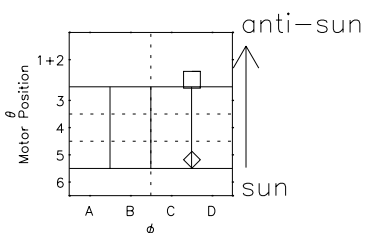

# Galileo EPD Real Elevation Anisotropies 96279

Software Version: RTELEV\_MEAN V 1.20  
Data Production: 06-03-00  
Plot Production: Fri Sep 14 17:19:29 2001  
Color File: wondr3  
Geofactor File: 1.1

$\diamond$  = Jupiter look direction  
 $\square$  = Corotation look direction