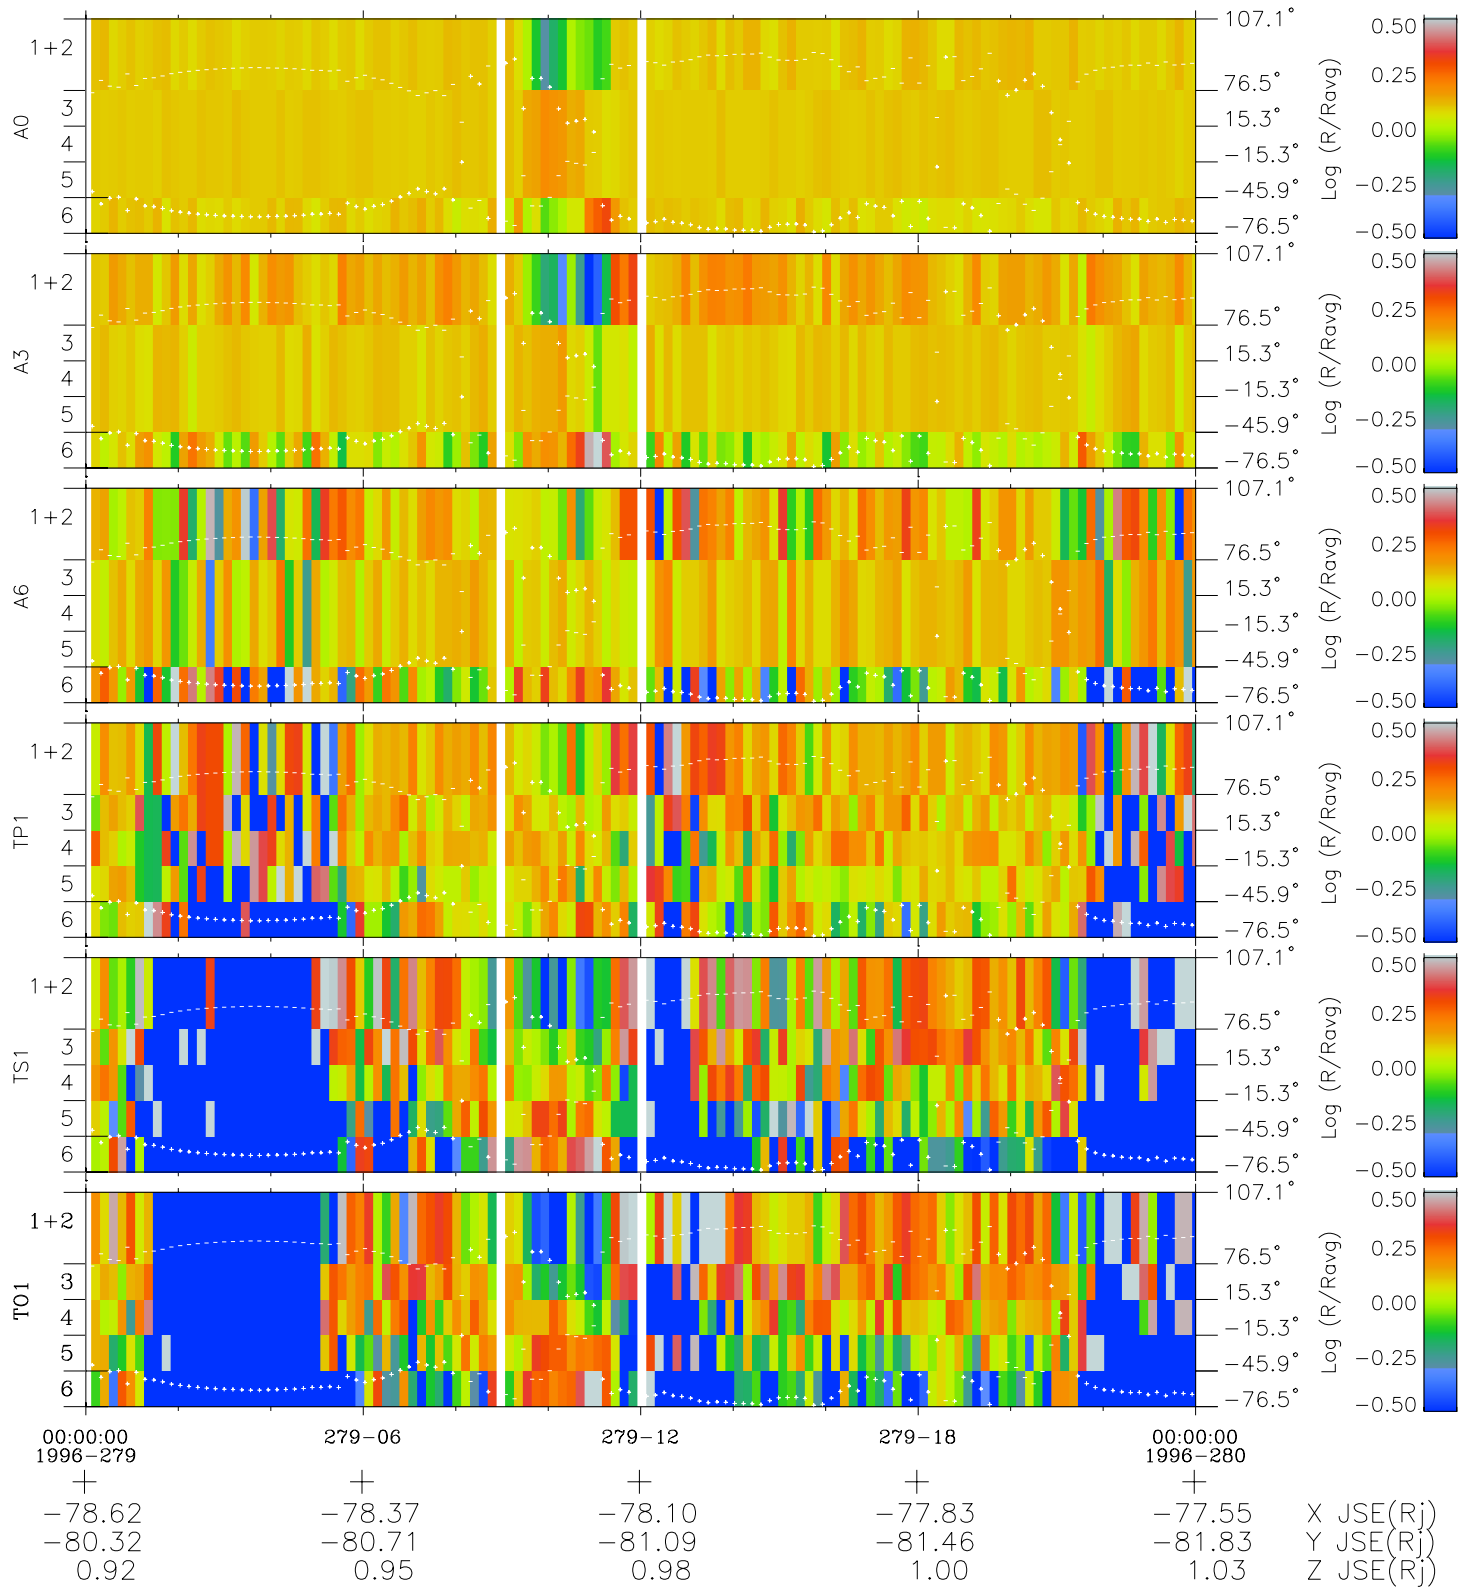

# Galileo EPD Real Elevation Anisotropies 96279

Software Version: RTELEV\_MEAN V 1.20  
Data Production: 06-03-00  
Plot Production: Fri Sep 14 17:19:29 2001  
Color File: wondr3  
Geofactor File: 1.1

$\diamond$  = Jupiter look direction  
 $\square$  = Corotation look direction