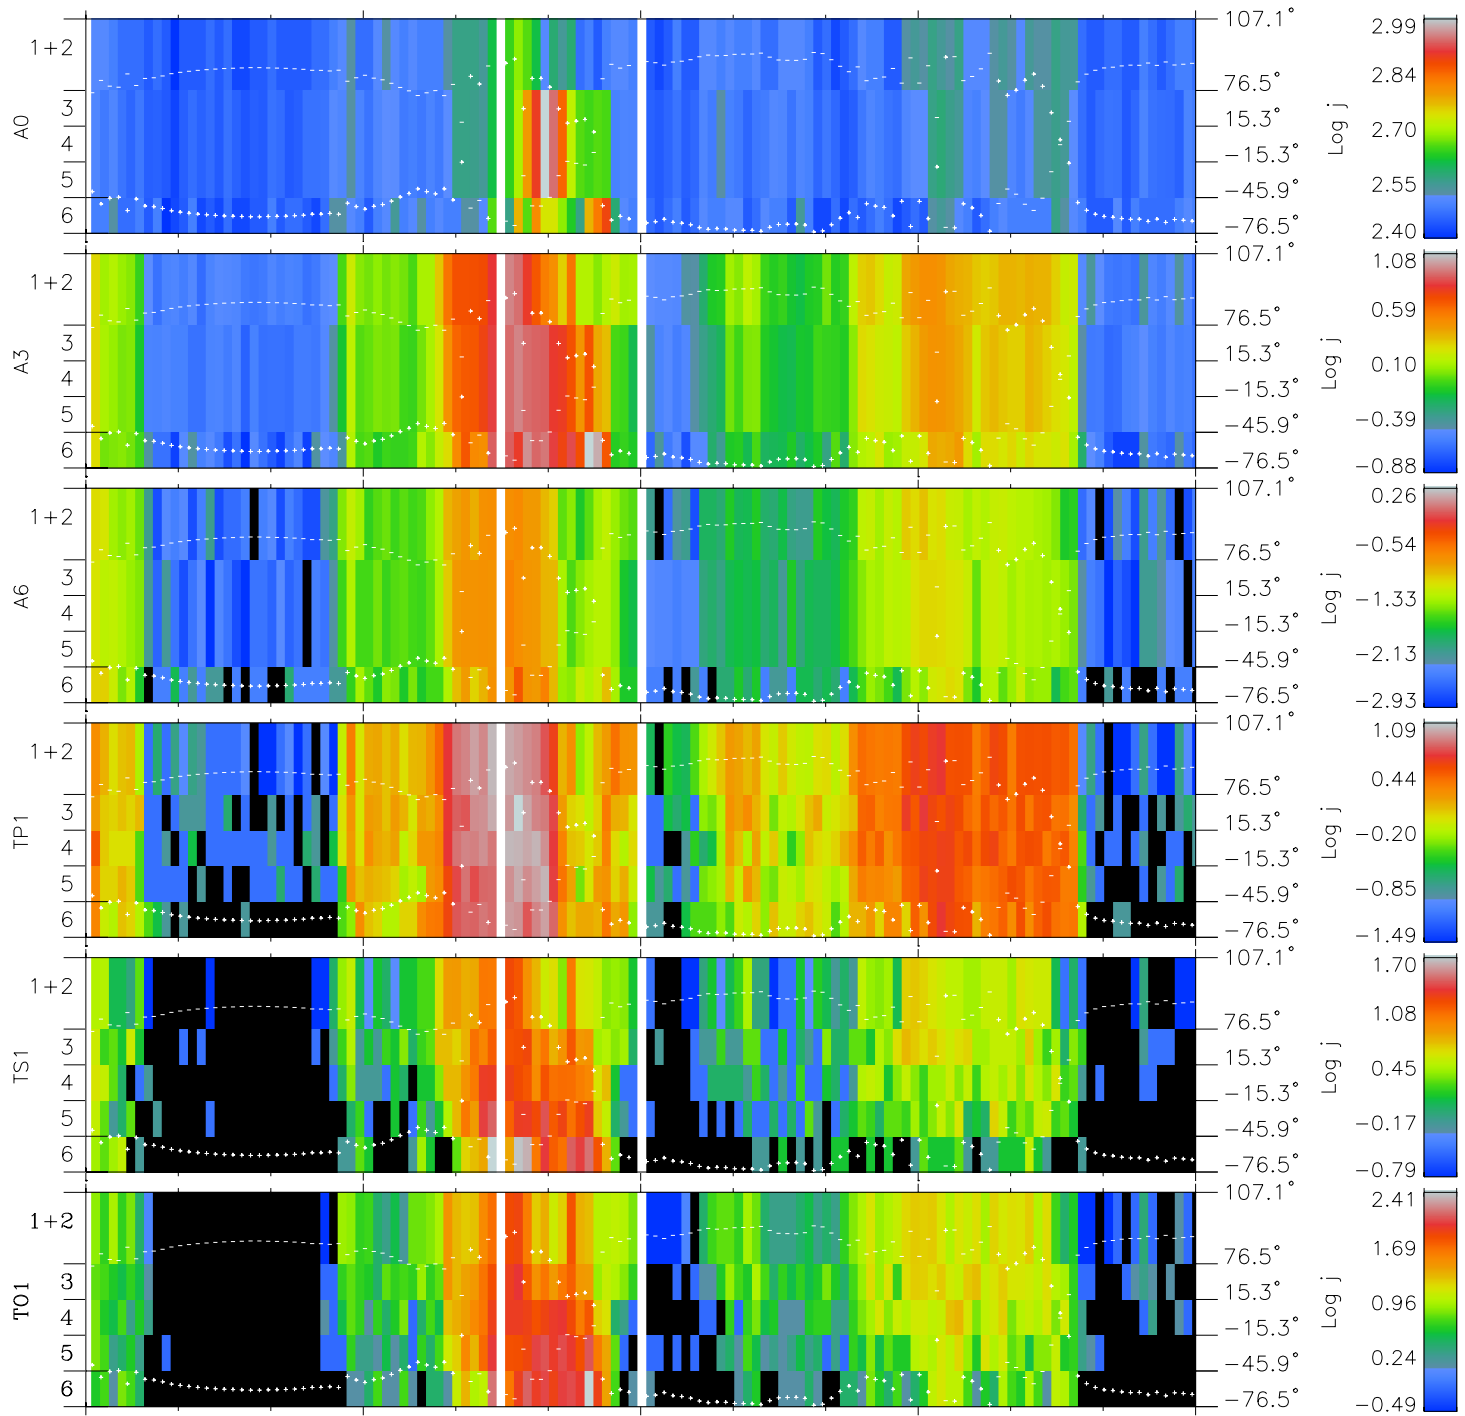

Galileo EPD Real Elevation Anisotropies 96279

Software Version: RTELEV_FLUX V 1.20
Data Production: 06-03-00
Plot Production: Fri Sep 14 17:19:40 2001
Color File: wondr3
Geofactor File: 1.1

00:00:00 1996-279	279-06	279-12	279-18	00:00:00 1996-280	
+	+	+	+	+	X JSE(R _j)
-78.62	-78.37	-78.10	-77.83	-77.55	Y JSE(R _j)
-80.32	-80.71	-81.09	-81.46	-81.83	Z JSE(R _j)
0.92	0.95	0.98	1.00	1.03	

- ◇ = Jupiter look direction
- = Corotation look direction