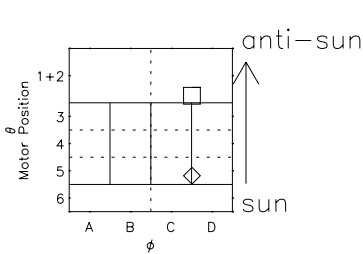

Galileo EPD Real Elevation Anisotropies 96279

Software Version: RTELEV_FLUX V 1.20
Data Production: 06-03-00
Plot Production: Fri Sep 14 17:19:40 2001
Color File: wondr3
Geofactor File: 1.1

00:00:00 1996-279	279-06	279-12	279-18	00:00:00 1996-280	
+	+	+	+	+	X JSE(R _j)
-78.62	-78.37	-78.10	-77.83	-77.55	Y JSE(R _j)
-80.32	-80.71	-81.09	-81.46	-81.83	Z JSE(R _j)
0.92	0.95	0.98	1.00	1.03	

- ◇ = Jupiter look direction
- = Corotation look direction