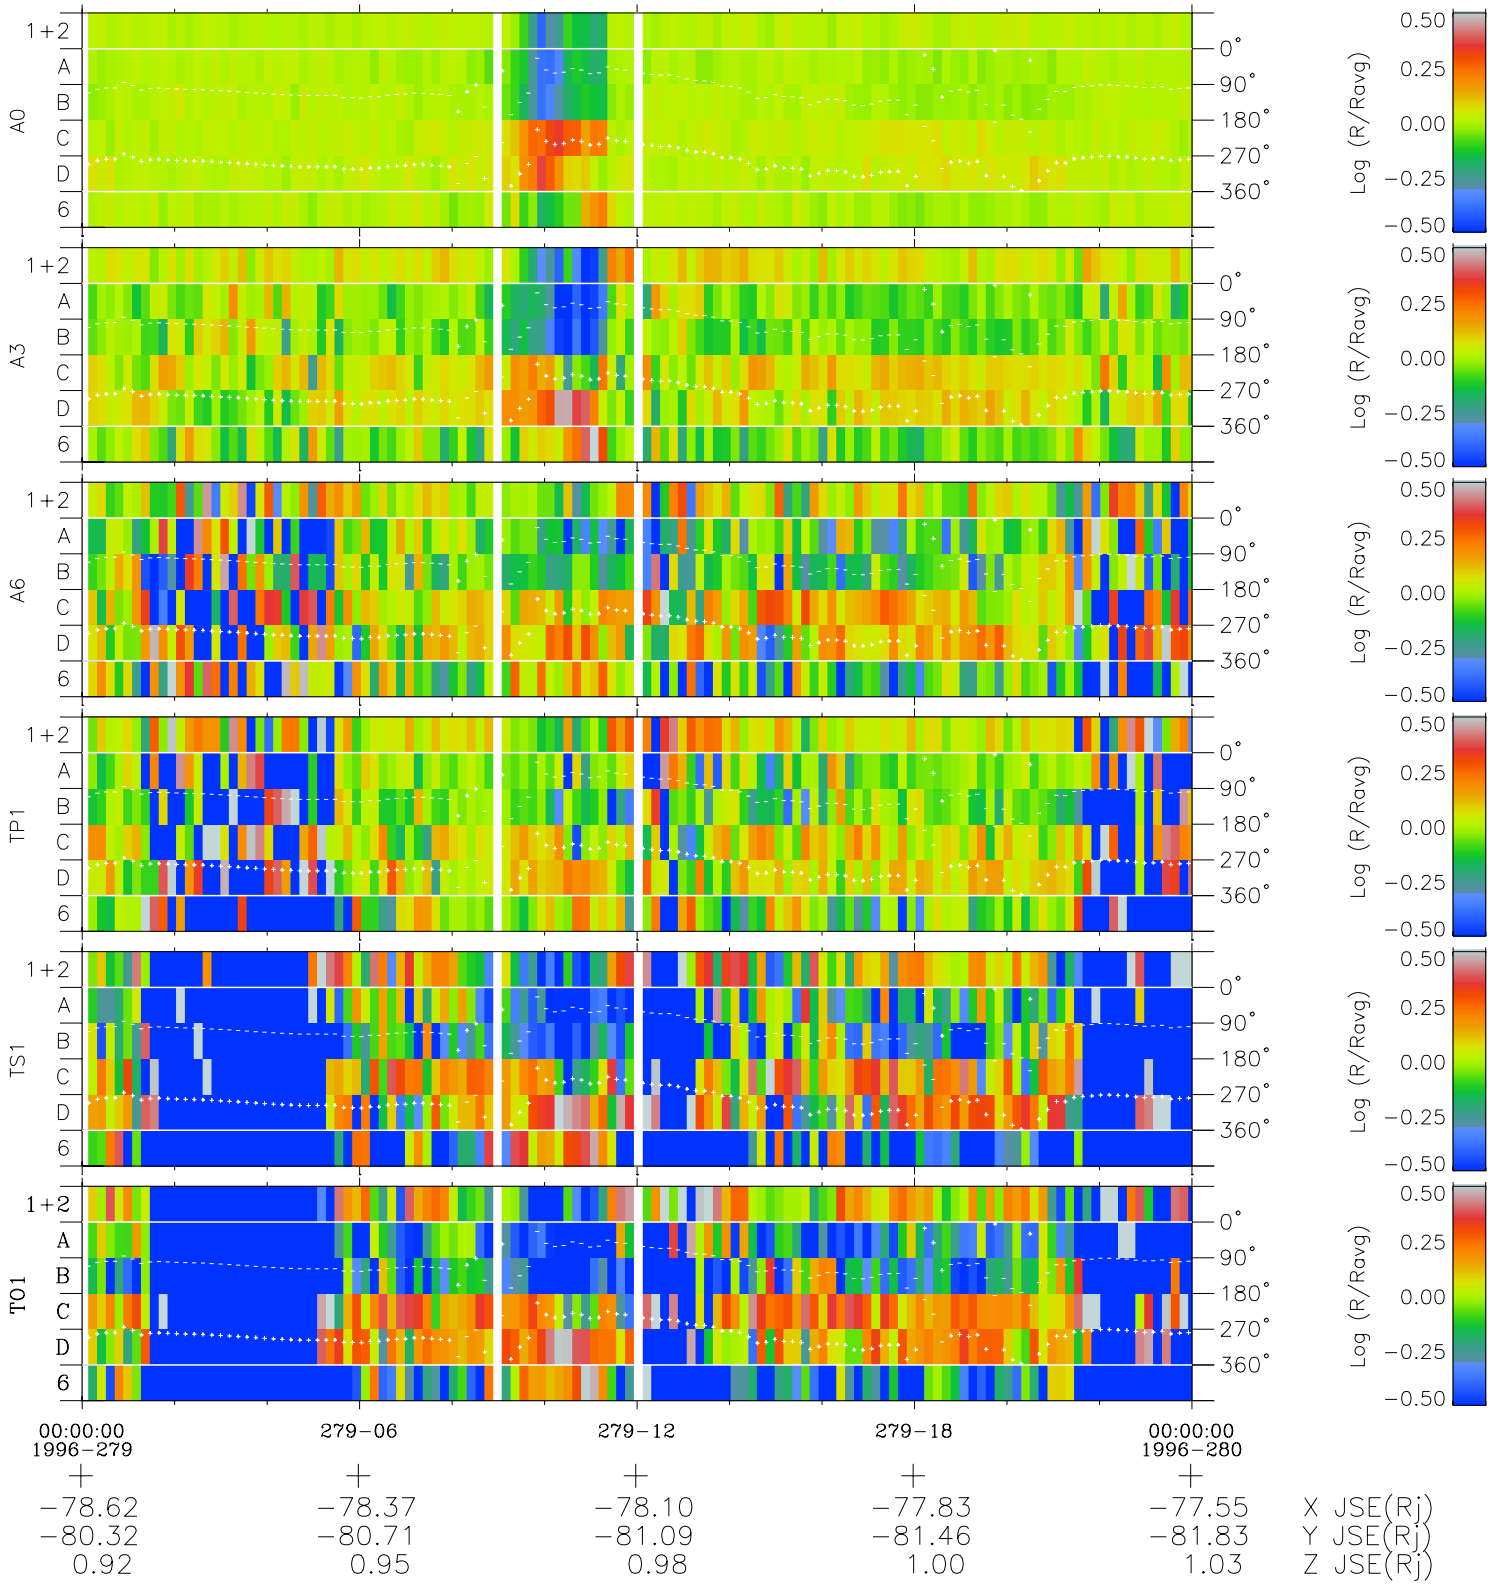

Galileo EPD Real Time Azimuth Anisotropies 96279

Software Version: RTAZIM_MEAN V 1.20
 Data Production: 06-03-00
 Plot Production: Fri Sep 14 17:20:03 2001
 Color File: wondr3
 Geofactor File: 1.1

◇ = Jupiter look direction
 □ = Corotation look direction