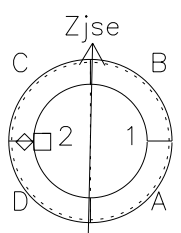

Galileo EPD Real Time Azimuth Anisotropies 96279

Software Version: RTAZIM_MEAN V 1.20
 Data Production: 06-03-00
 Plot Production: Fri Sep 14 17:20:03 2001
 Color File: wondr3
 Geofactor File: 1.1

◇ = Jupiter look direction
 □ = Corotation look direction