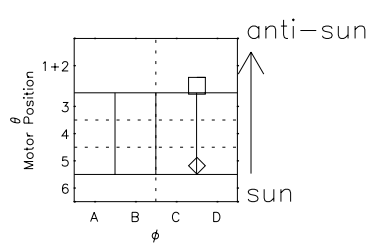

Galileo EPD Real Time Azimuth Anisotropies 96279

Software Version: RTAZIM_MEAN V 1.20
 Data Production: 06-03-00
 Plot Production: Fri Sep 14 17:20:03 2001
 Color File: wondr3
 Geofactor File: 1.1

◇ = Jupiter look direction
 □ = Corotation look direction