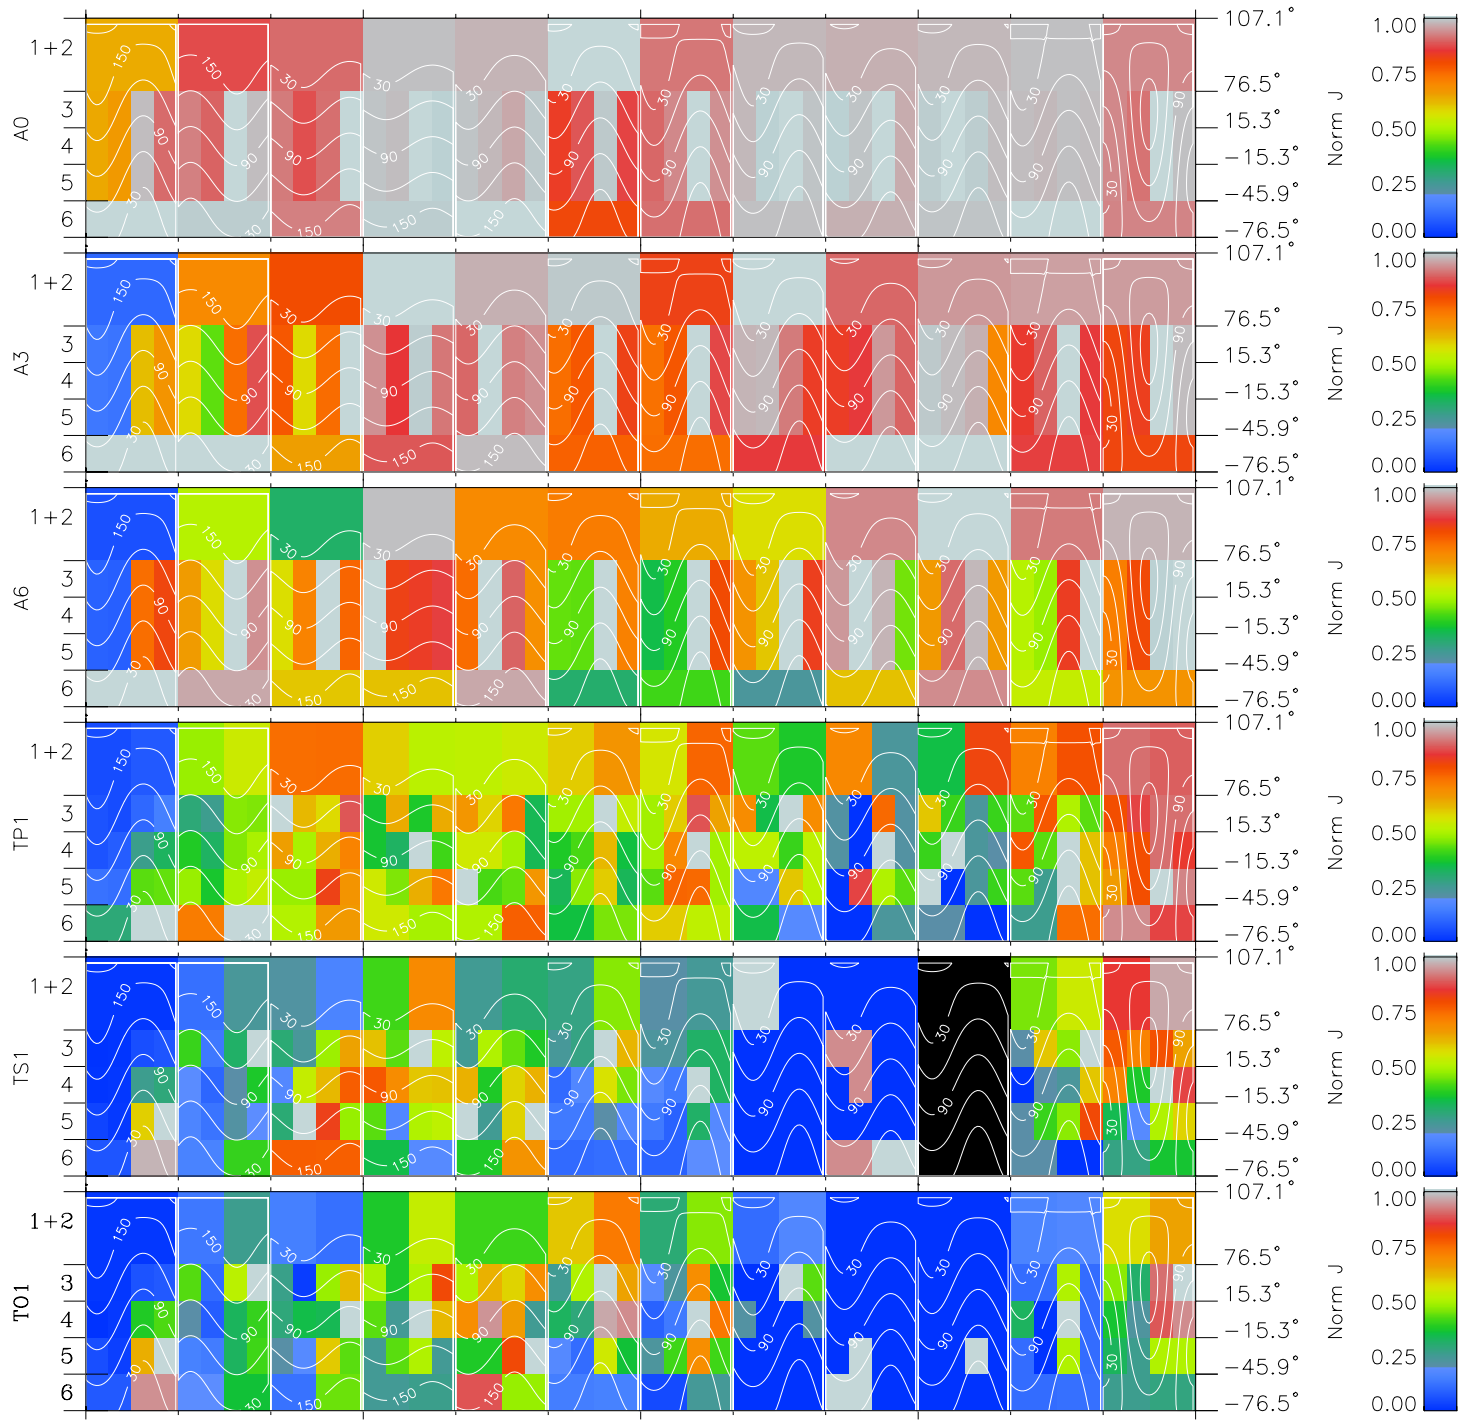

Galileo EPD Real Time All-Sky Anisotropies 96278

Software Version: RTSKY_NORM V 1.20
 Data Production: 06-03-00
 Plot Production: Fri Sep 14 17:11:10 2001
 Color File: wondr3
 Geofactor File: 1.1

| 00:00:00 1996-278 | 278-06 | 278-12 | 278-18 | 00:00:00 1996-279 | |
|----------------------|--------|--------|--------|----------------------|------------------------|
| + | + | + | + | + | X JSE(R _j) |
| -79.55 | -79.33 | -79.10 | -78.87 | -78.62 | Y JSE(R _j) |
| -78.66 | -79.09 | -79.51 | -79.92 | -80.32 | Z JSE(R _j) |
| 0.82 | 0.84 | 0.87 | 0.90 | 0.92 | |

- ◇ = Jupiter look direction
- = Corotation look direction