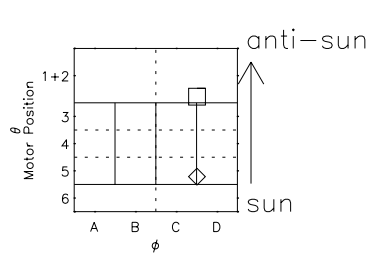

Galileo EPD Real Time All-Sky Anisotropies 96278

Software Version: RTSKY_NORM V 1.20
 Data Production: 06-03-00
 Plot Production: Fri Sep 14 17:11:10 2001
 Color File: wondr3
 Geofactor File: 1.1

| 00:00:00 1996-278 | 278-06 | 278-12 | 278-18 | 00:00:00 1996-279 | |
|----------------------|--------|--------|--------|----------------------|------------------------|
| + | + | + | + | + | X JSE(R _j) |
| -79.55 | -79.33 | -79.10 | -78.87 | -78.62 | Y JSE(R _j) |
| -78.66 | -79.09 | -79.51 | -79.92 | -80.32 | Z JSE(R _j) |
| 0.82 | 0.84 | 0.87 | 0.90 | 0.92 | |

- ◇ = Jupiter look direction
- = Corotation look direction