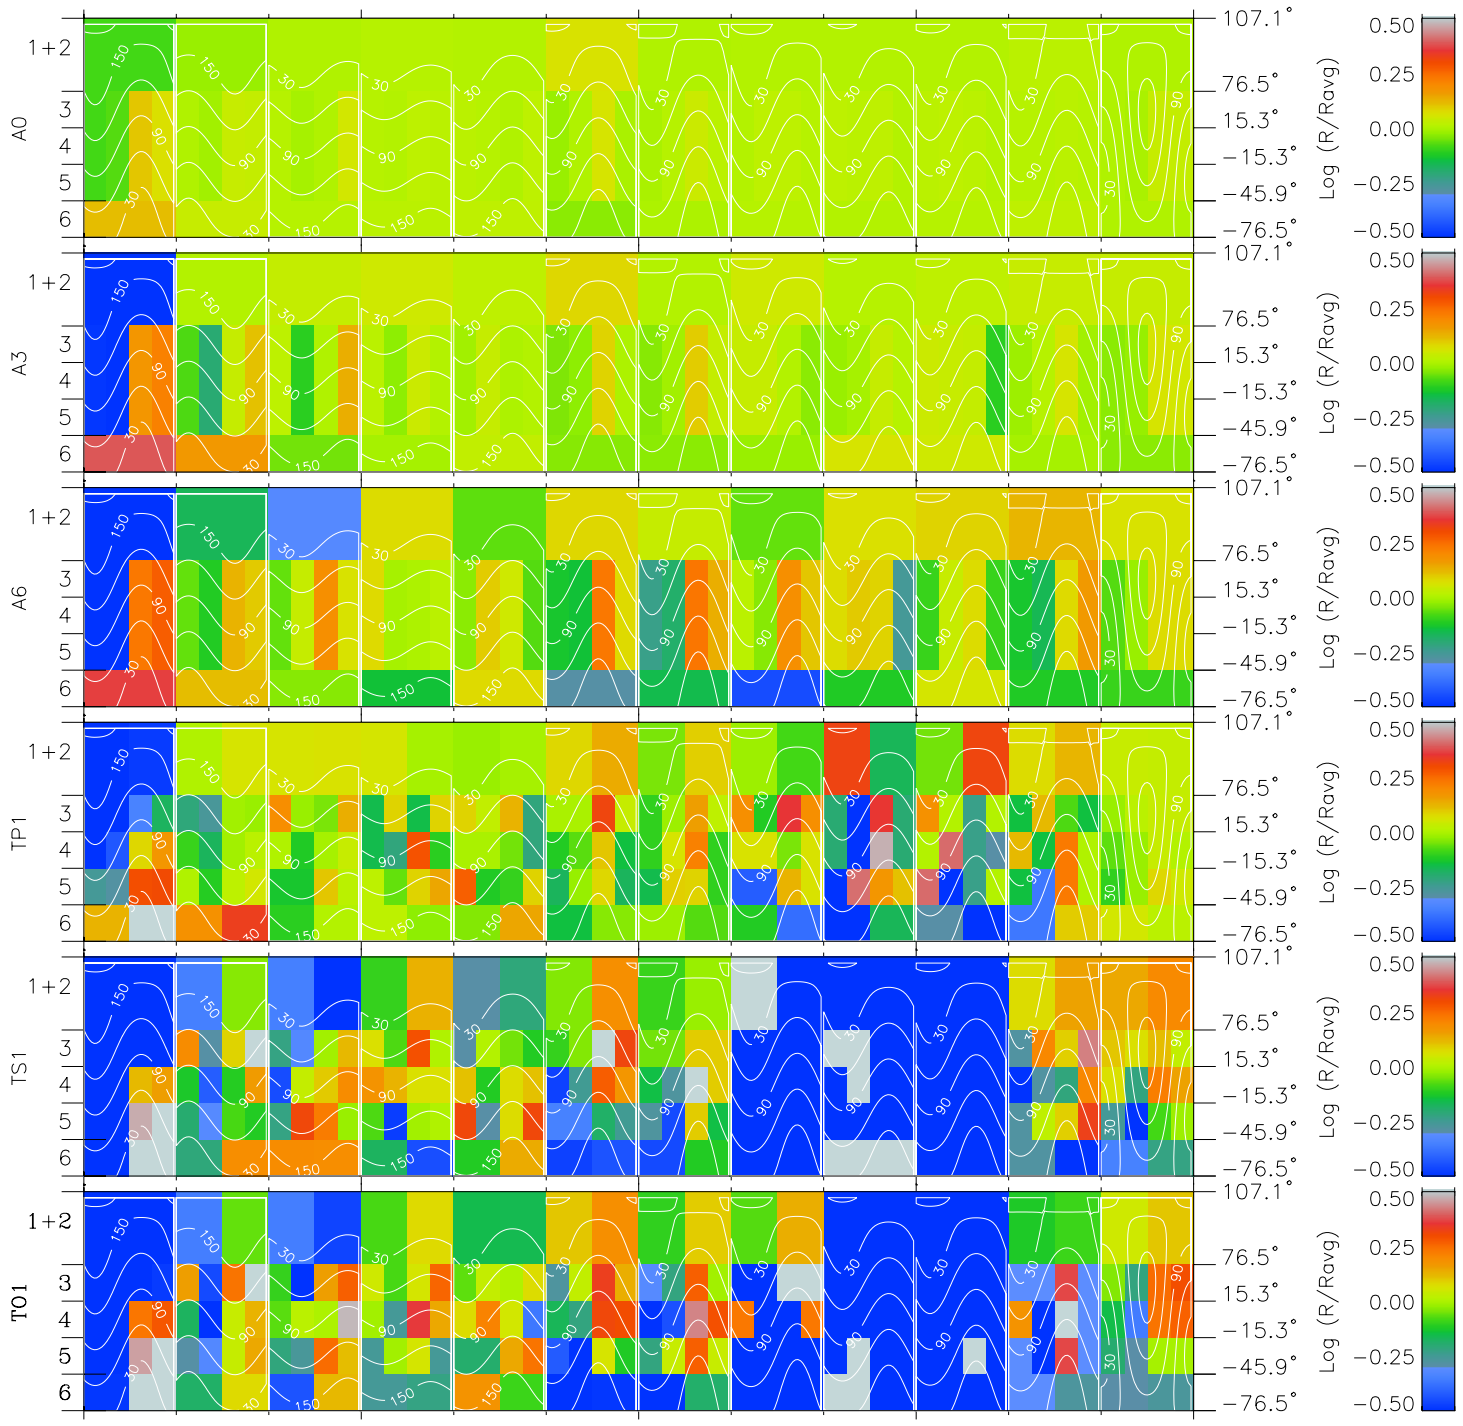

Galileo EPD Real Time All-Sky Anisotropies 96278

Software Version: RTSKY_MEAN V 1.20
 Data Production: 06-03-00
 Plot Production: Fri Sep 14 17:10:42 2001
 Color File: wondr3
 Geofactor File: 1.1

00:00:00 1996-278	278-06	278-12	278-18	00:00:00 1996-279	
+	+	+	+	+	X JSE(R _j)
-79.55	-79.33	-79.10	-78.87	-78.62	Y JSE(R _j)
-78.66	-79.09	-79.51	-79.92	-80.32	Z JSE(R _j)
0.82	0.84	0.87	0.90	0.92	

◇ = Jupiter look direction
 □ = Corotation look direction