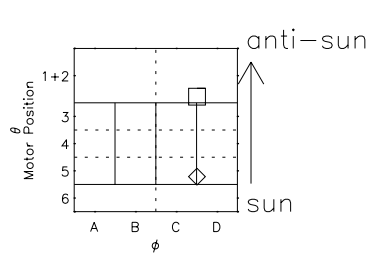

Galileo EPD Real Time All-Sky Anisotropies 96278

Software Version: RTSKY_MEAN V 1.20
 Data Production: 06-03-00
 Plot Production: Fri Sep 14 17:10:42 2001
 Color File: wondr3
 Geofactor File: 1.1

00:00:00 1996-278	278-06	278-12	278-18	00:00:00 1996-279	
+	+	+	+	+	X JSE(R _j)
-79.55	-79.33	-79.10	-78.87	-78.62	Y JSE(R _j)
-78.66	-79.09	-79.51	-79.92	-80.32	Z JSE(R _j)
0.82	0.84	0.87	0.90	0.92	

◇ = Jupiter look direction
 □ = Corotation look direction