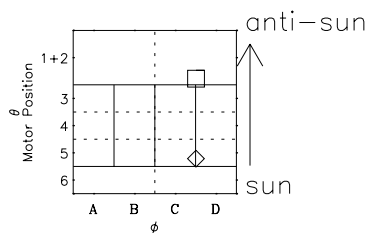

# Galileo EPD Real-Time Omni 96278

Software Version: RTLINE\_OMNI V 1.20  
Data Production: 06-03-00  
Plot Production: Fri Sep 14 17:12:32 2001

◇ = Jupiter look direction  
□ = Corotation look direction