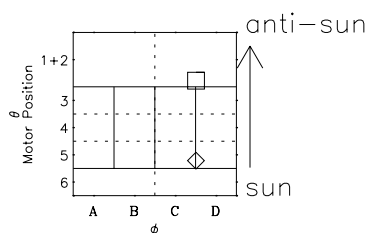

Galileo EPD Real-Time Omni 96278

Software Version: RTLINE_OMNI V 1.20
Data Production: 06-03-00
Plot Production: Fri Sep 14 17:12:31 2001

- ◇ = Jupiter look direction
- = Corotation look direction