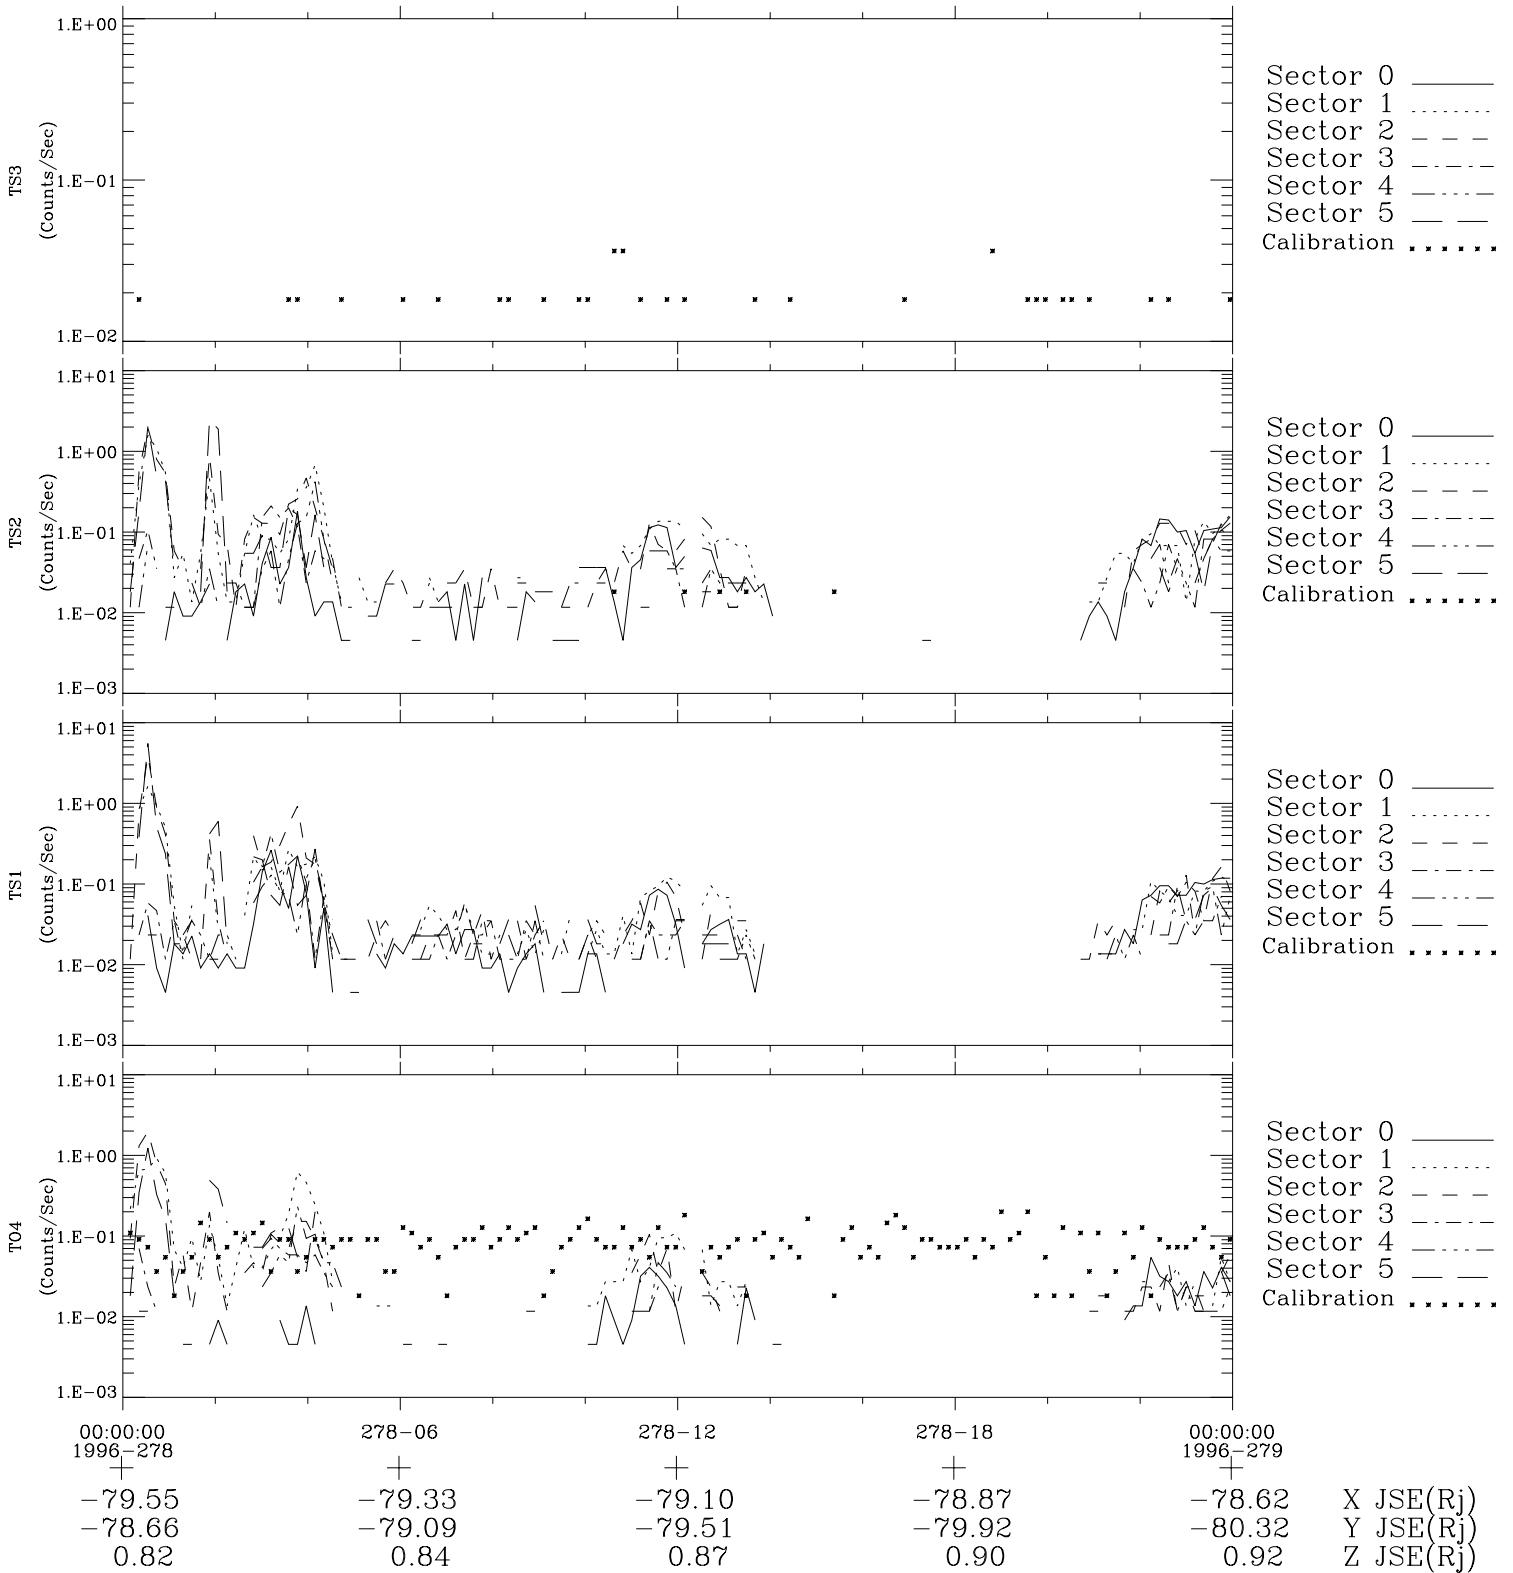

Galileo EPD Real-Time Six-Sector 96278

Software Version: RTLINE_R6 V 1.20
Data Production: 06-03-00
Plot Production: Fri Sep 14 17:12:38 2001

◇ = Jupiter look direction
□ = Corotation look direction