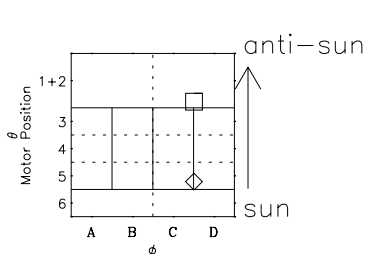

Galileo EPD Real-Time Six-Sector 96278

Software Version: RTLINE_R6 V 1.20
Data Production: 06-03-00
Plot Production: Fri Sep 14 17:12:38 2001

◇ = Jupiter look direction
□ = Corotation look direction