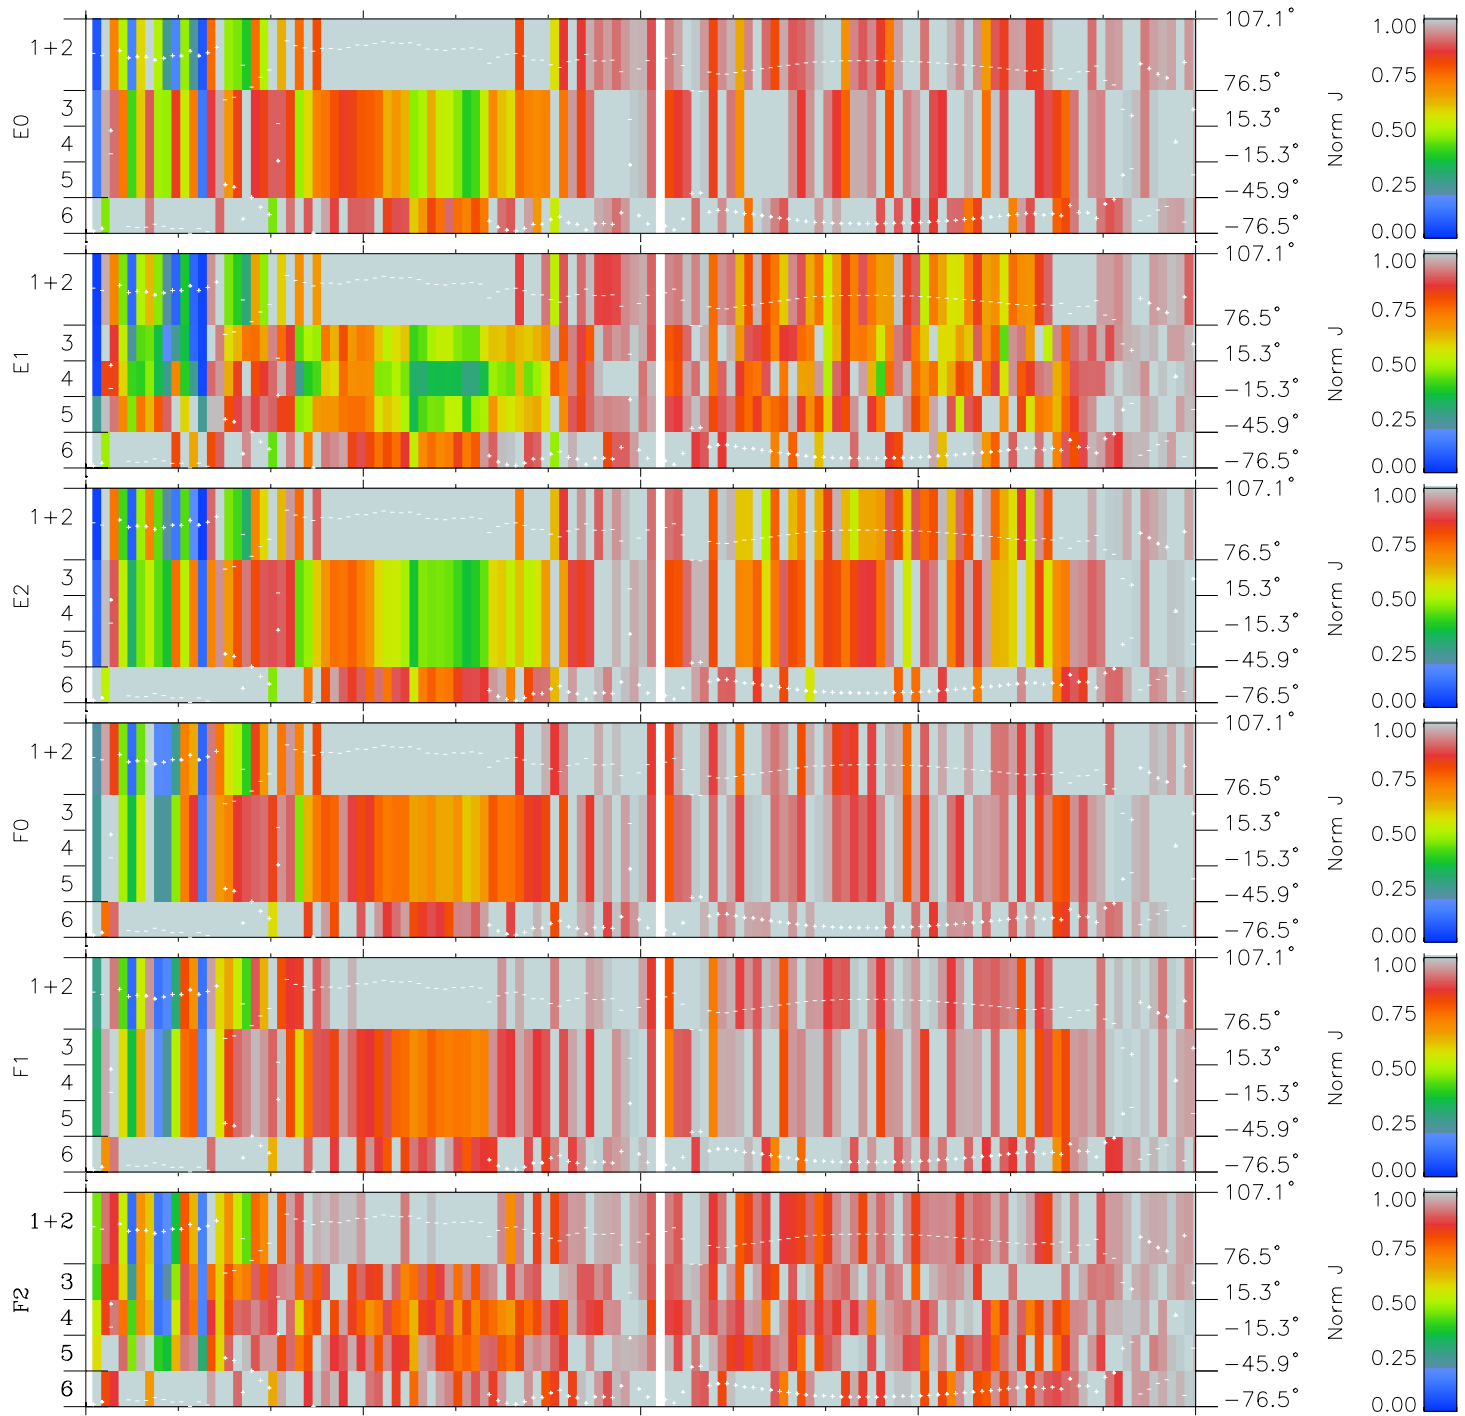

Galileo EPD Real Elevation Anisotropies 96278

Software Version: RTELEV_NORM V 1.20
Data Production: 06-03-00
Plot Production: Fri Sep 14 17:11:53 2001
Color File: wondr3
Geofactor File: 1.1

00:00:00 1996-278	278-06	278-12	278-18	00:00:00 1996-279	
+	+	+	+	+	X JSE(R _j)
-79.55	-79.33	-79.10	-78.87	-78.62	Y JSE(R _j)
-78.66	-79.09	-79.51	-79.92	-80.32	Z JSE(R _j)
0.82	0.84	0.87	0.90	0.92	

- ◇ = Jupiter look direction
- = Corotation look direction