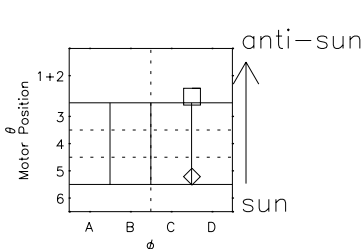

Galileo EPD Real Elevation Anisotropies 96278

Software Version: RTELEV_NORM V 1.20
Data Production: 06-03-00
Plot Production: Fri Sep 14 17:11:53 2001
Color File: wondr3
Geofactor File: 1.1

00:00:00 1996-278	278-06	278-12	278-18	00:00:00 1996-279	
+	+	+	+	+	X JSE(R _j)
-79.55	-79.33	-79.10	-78.87	-78.62	Y JSE(R _j)
-78.66	-79.09	-79.51	-79.92	-80.32	Z JSE(R _j)
0.82	0.84	0.87	0.90	0.92	

- ◇ = Jupiter look direction
- = Corotation look direction