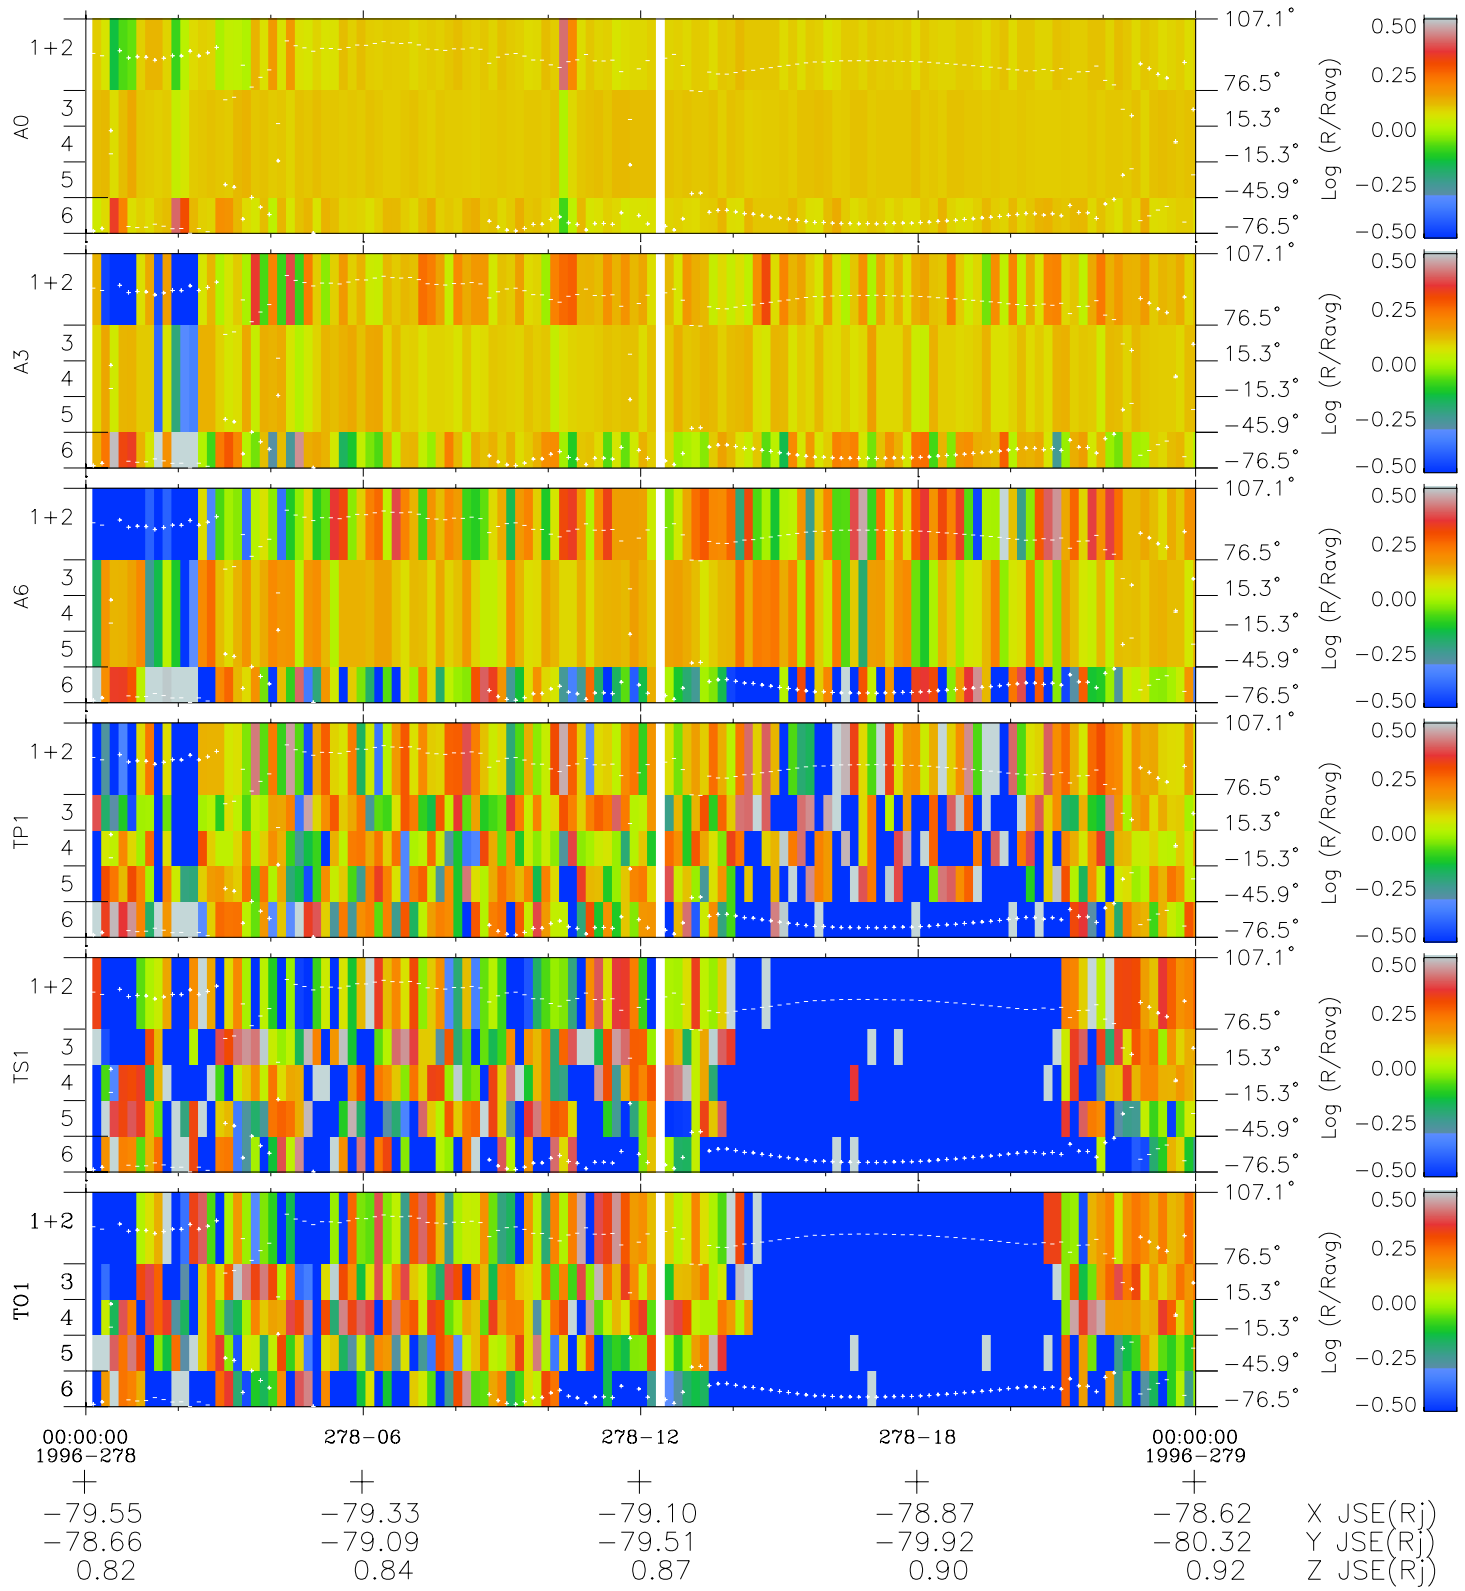

Galileo EPD Real Elevation Anisotropies 96278

Software Version: RTELEV_MEAN V 1.20
Data Production: 06-03-00
Plot Production: Fri Sep 14 17:11:24 2001
Color File: wondr3
Geofactor File: 1.1

- ◇ = Jupiter look direction
- = Corotation look direction