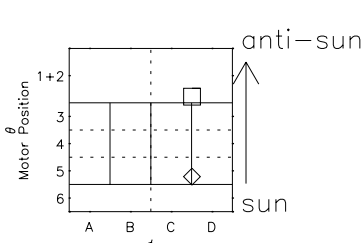

Galileo EPD Real Elevation Anisotropies 96278

Software Version: RTELEV_MEAN V 1.20
Data Production: 06-03-00
Plot Production: Fri Sep 14 17:11:24 2001
Color File: wondr3
Geofactor File: 1.1

- ◇ = Jupiter look direction
- = Corotation look direction