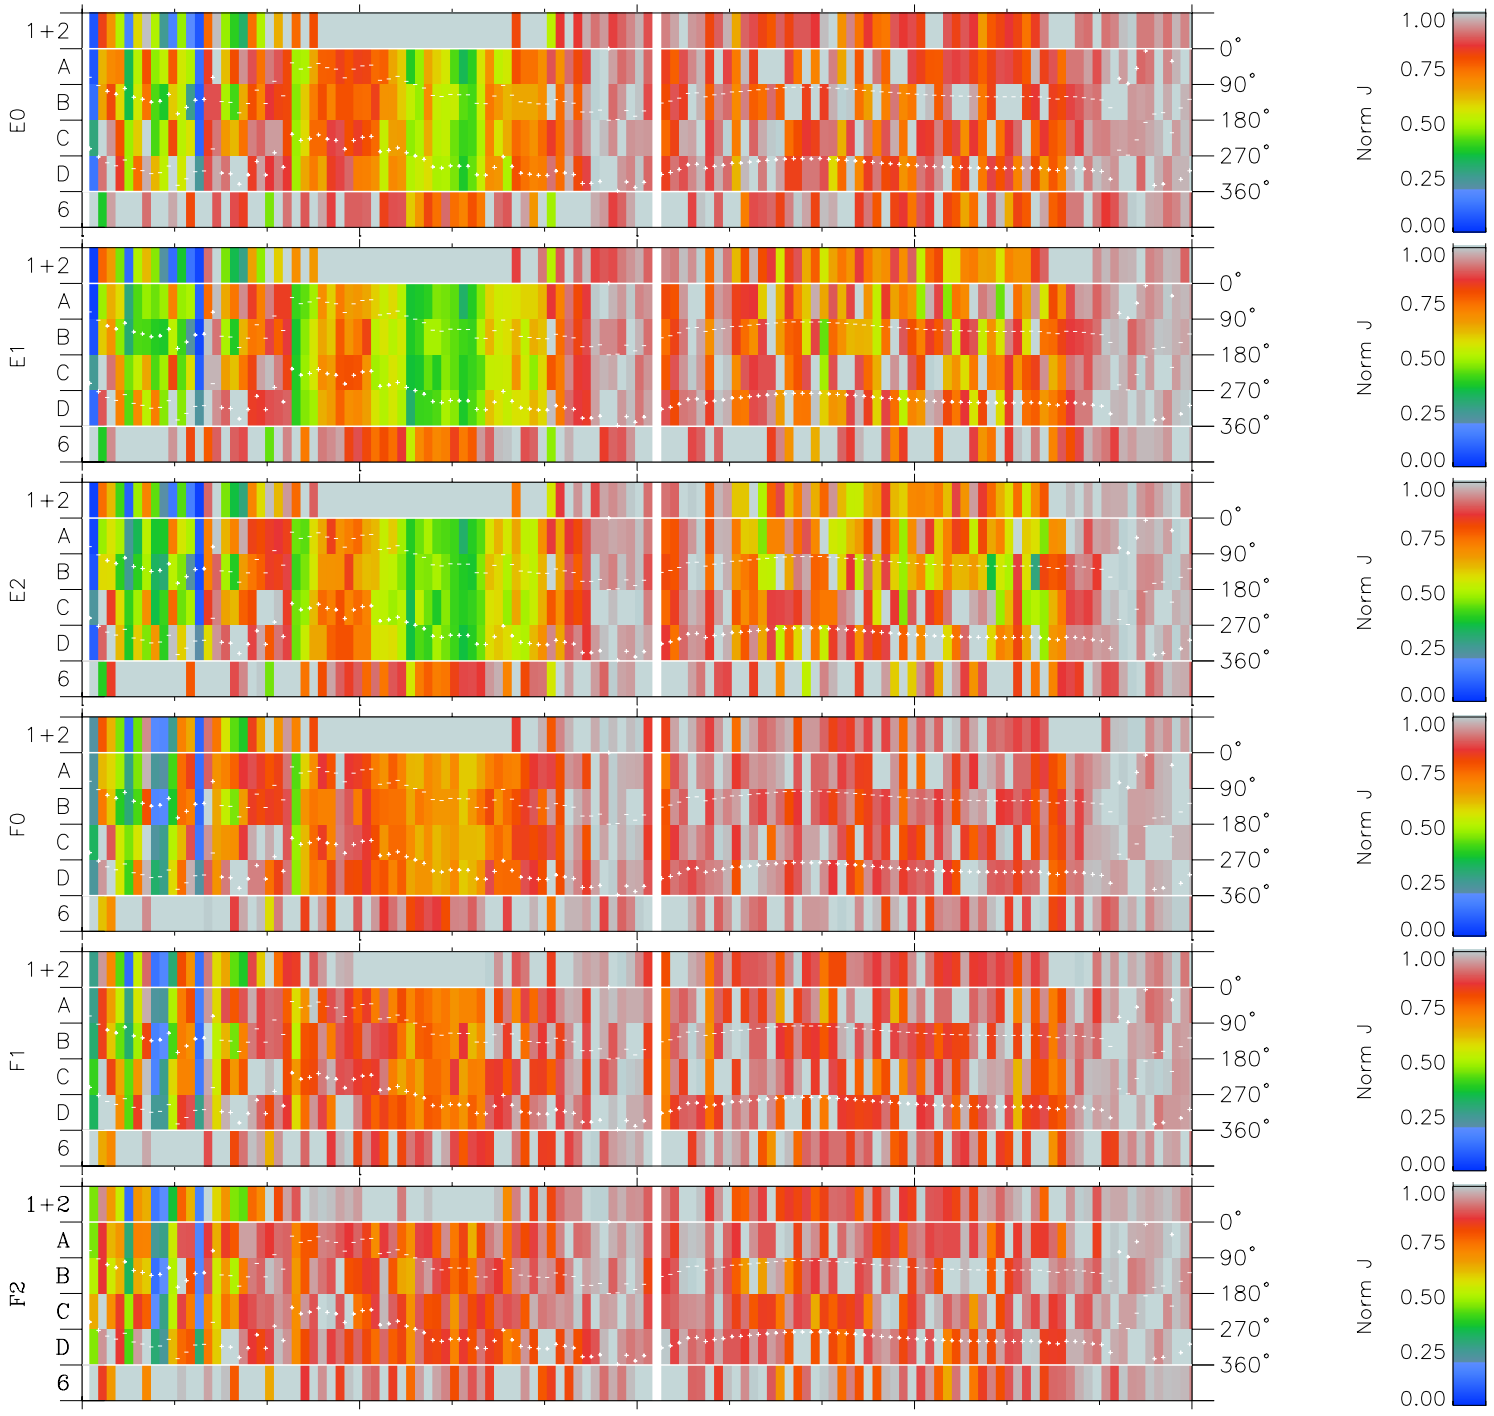

Galileo EPD Real Time Azimuth Anisotropies 96278

Software Version: RTAZIM_NORM V 1.20
 Data Production: 06-03-00
 Plot Production: Fri Sep 14 17:12:26 2001
 Color File: wondr3
 Geofactor File: 1.1

00:00:00 1996-278	278-06	278-12	278-18	00:00:00 1996-279	
+	+	+	+	+	X JSE(R _j)
-79.55	-79.33	-79.10	-78.87	-78.62	Y JSE(R _j)
-78.66	-79.09	-79.51	-79.92	-80.32	Z JSE(R _j)
0.82	0.84	0.87	0.90	0.92	

◇ = Jupiter look direction
 □ = Corotation look direction