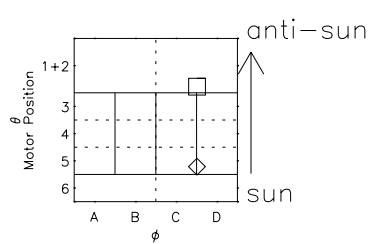

Galileo EPD Real Time Azimuth Anisotropies 96278

Software Version: RTAZIM_NORM V 1.20
 Data Production: 06-03-00
 Plot Production: Fri Sep 14 17:12:26 2001
 Color File: wondr3
 Geofactor File: 1.1

00:00:00 1996-278	278-06	278-12	278-18	00:00:00 1996-279	
+	+	+	+	+	X JSE(R _j)
-79.55	-79.33	-79.10	-78.87	-78.62	Y JSE(R _j)
-78.66	-79.09	-79.51	-79.92	-80.32	Z JSE(R _j)
0.82	0.84	0.87	0.90	0.92	

◇ = Jupiter look direction
 □ = Corotation look direction