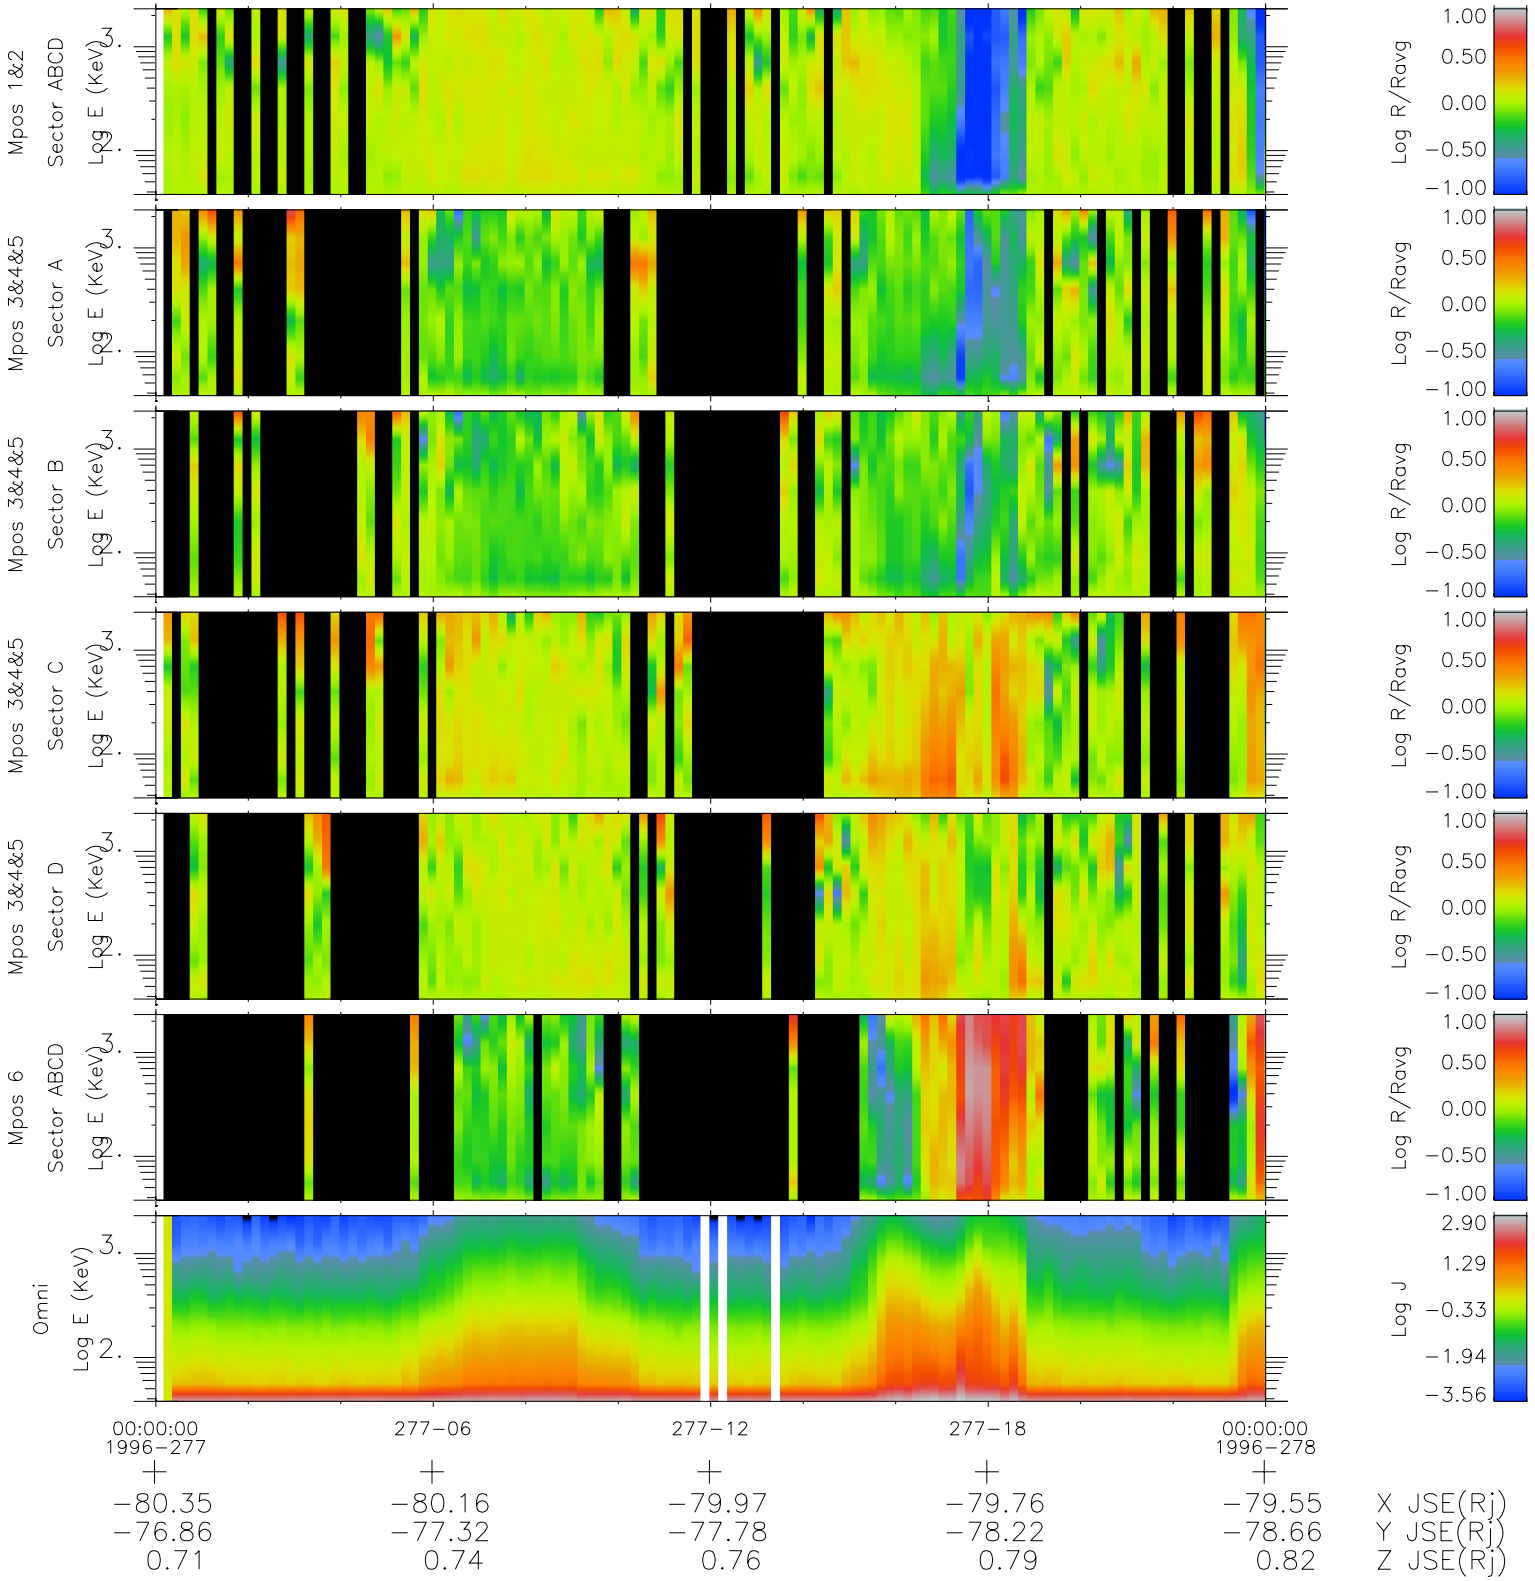

Galileo EPD Real Time R6 Ions Spectra 96277

Software Version: RTSPEC_R6 V 1.20
 Data Production: 06-03-00
 Plot Production: Fri Sep 14 17:02:15 2001
 Color File: wondr3
 Geofactor File: 1.1

- ◇ = Jupiter look direction
- = Corotation look direction