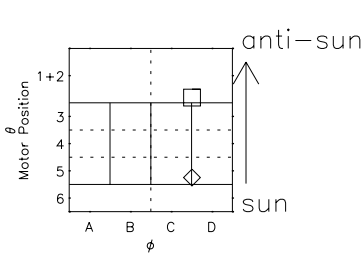

Galileo EPD Real Time R6 Ions Spectra 96277

Software Version: RTSPEC_R6 V 1.20
 Data Production: 06-03-00
 Plot Production: Fri Sep 14 17:02:15 2001
 Color File: wondr3
 Geofactor File: 1.1

- ◇ = Jupiter look direction
- = Corotation look direction