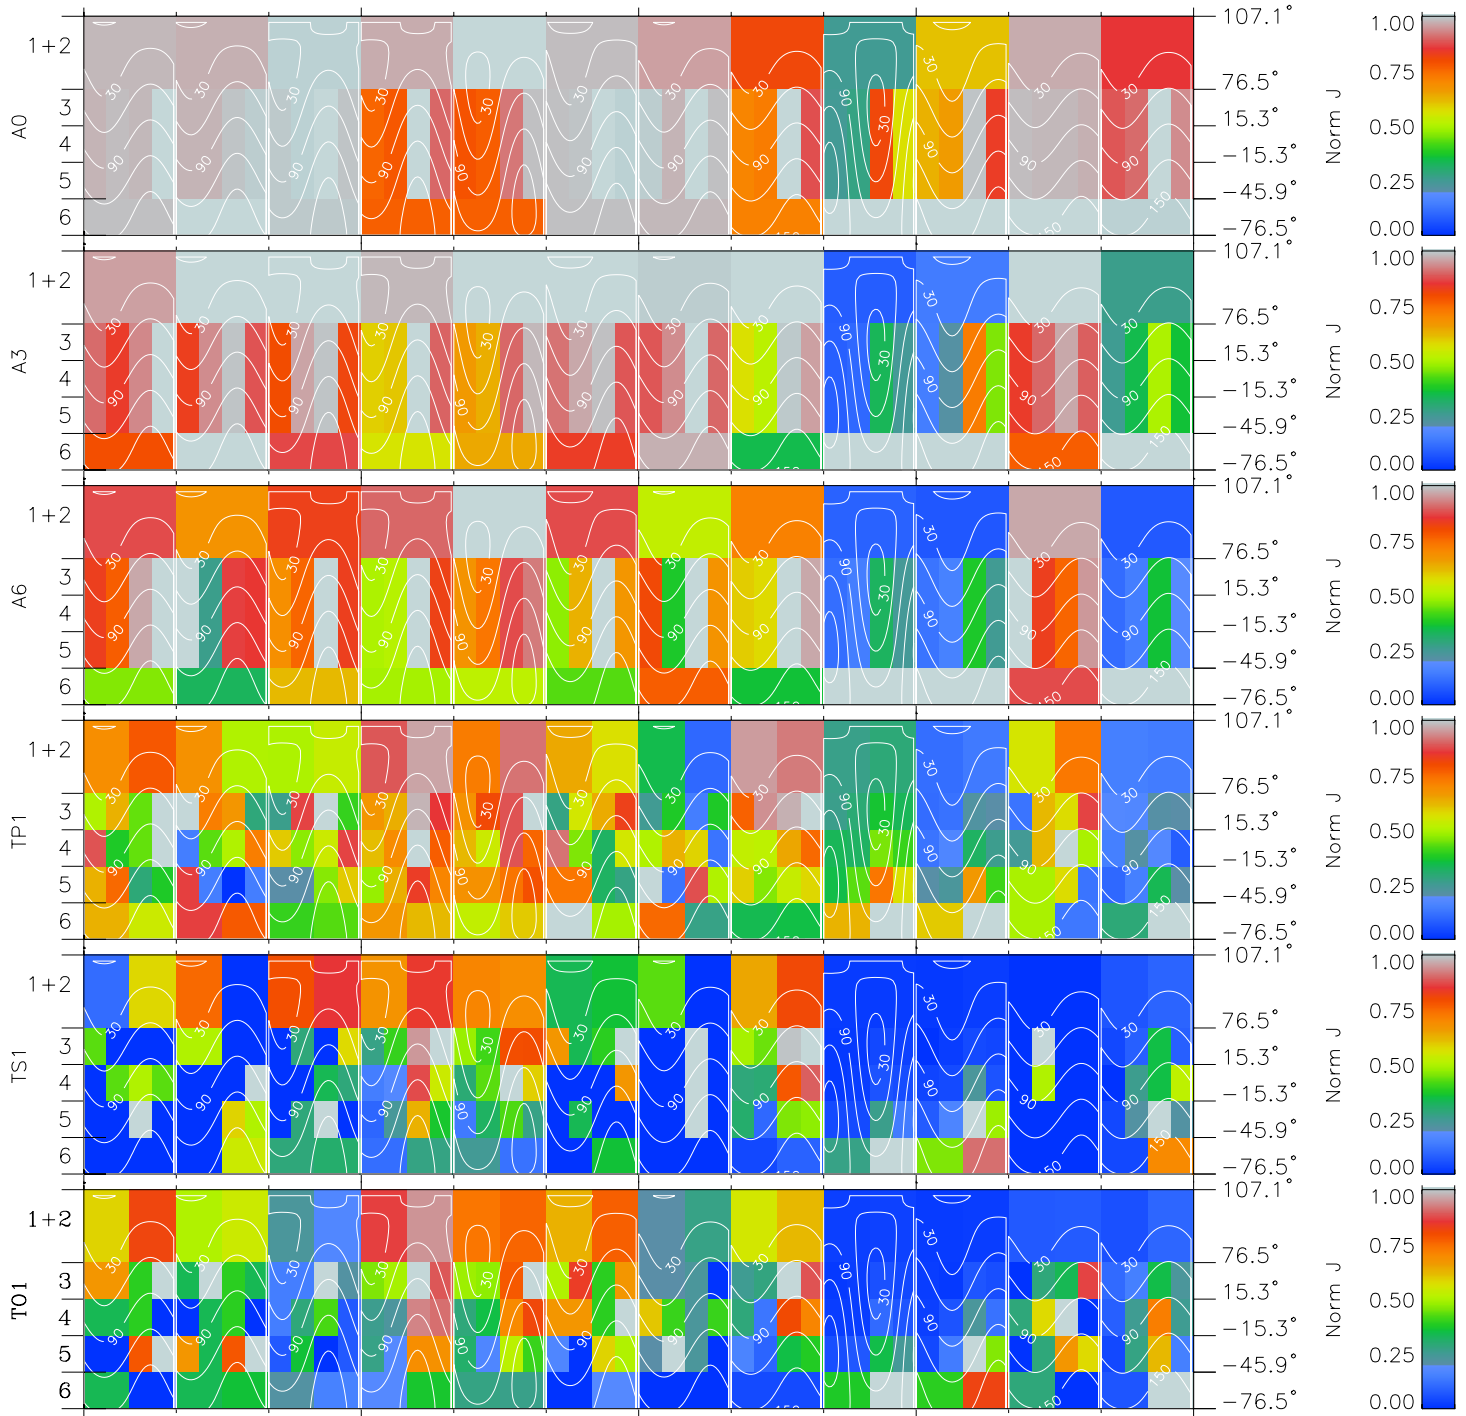

# Galileo EPD Real Time All-Sky Anisotropies 96277

Software Version: RTSKY\_NORM V 1.20  
Data Production: 06-03-00  
Plot Production: Fri Sep 14 17:03:03 2001  
Color File: wondr3  
Geofactor File: 1.1

00:00:00 1996-277	277-06	277-12	277-18	00:00:00 1996-278	
+	+	+	+	+	X JSE(R <sub>j</sub> )
-80.35	-80.16	-79.97	-79.76	-79.55	Y JSE(R <sub>j</sub> )
-76.86	-77.32	-77.78	-78.22	-78.66	Z JSE(R <sub>j</sub> )
0.71	0.74	0.76	0.79	0.82	

- ◇ = Jupiter look direction
- = Corotation look direction