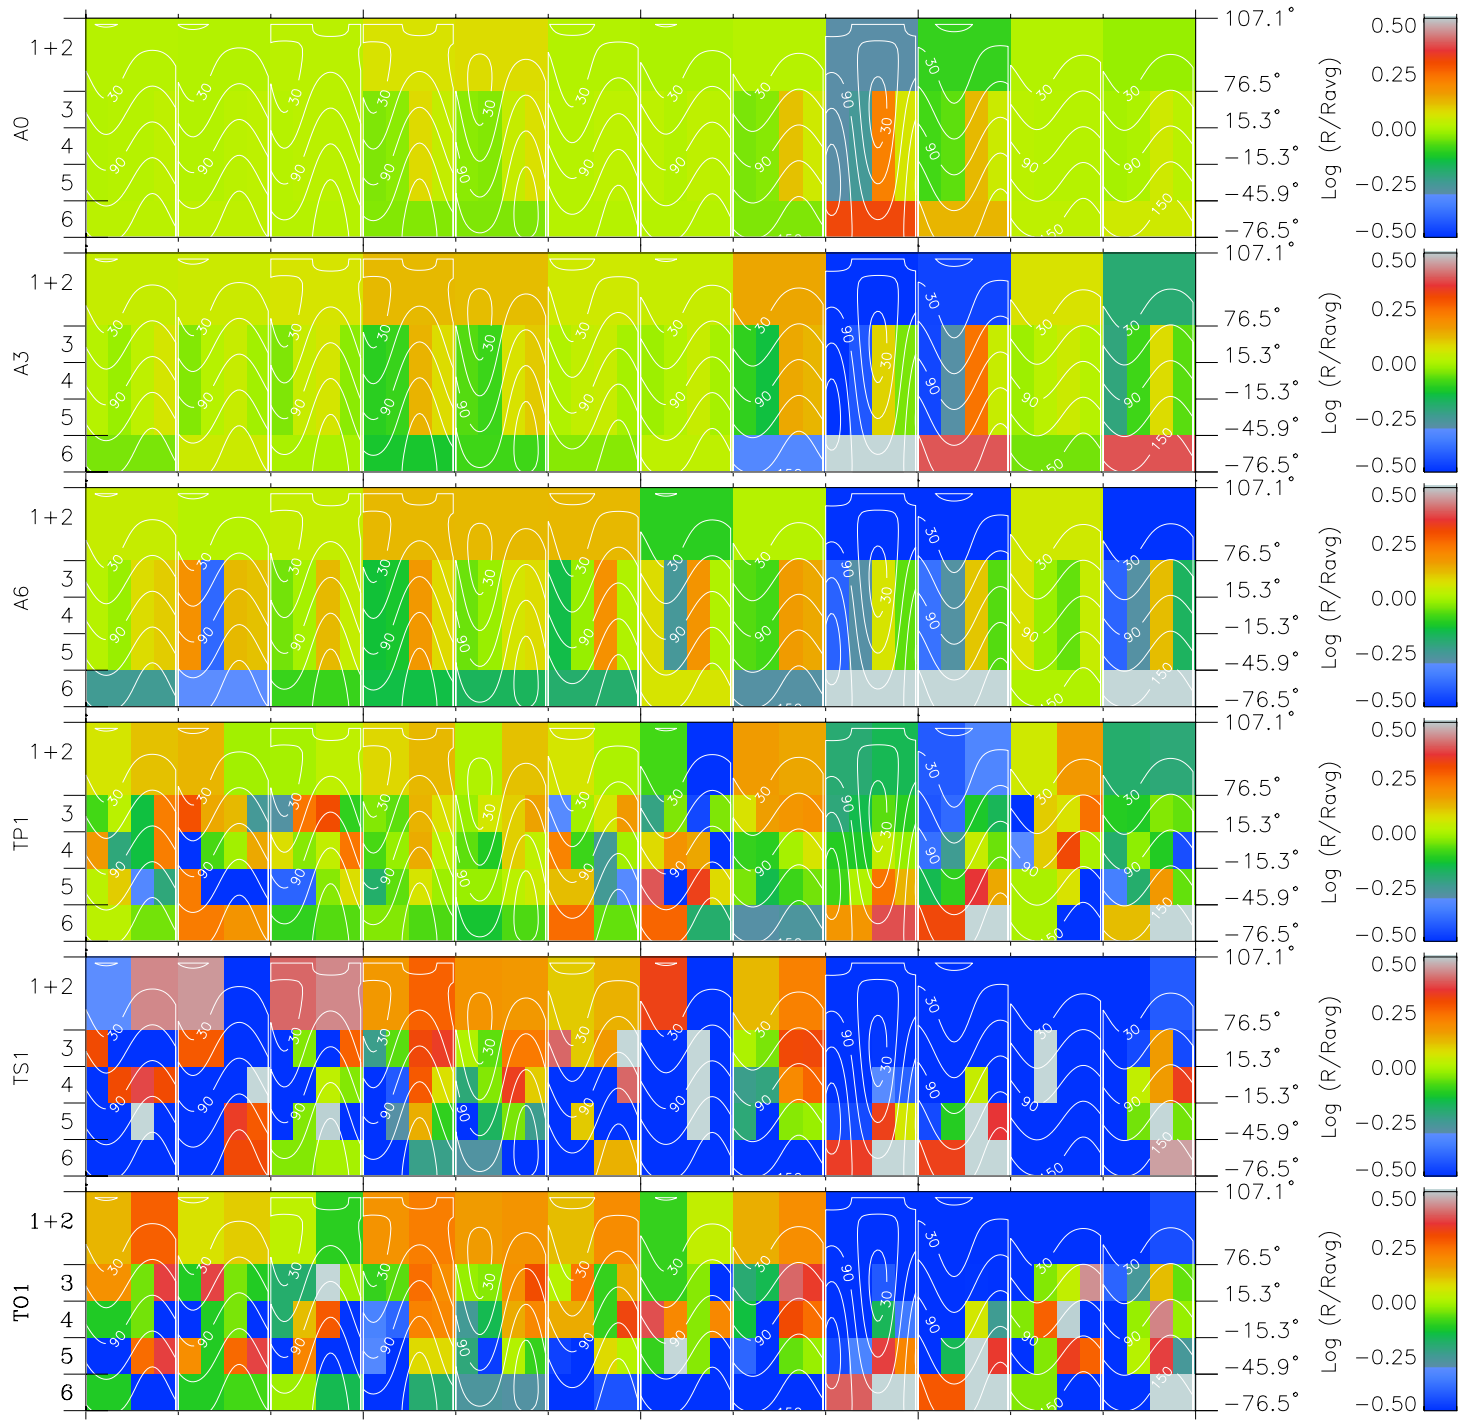

# Galileo EPD Real Time All-Sky Anisotropies 96277

Software Version: RTSKY\_MEAN V 1.20  
Data Production: 06-03-00  
Plot Production: Fri Sep 14 17:02:35 2001  
Color File: wondr3  
Geofactor File: 1.1

00:00:00 1996-277	277-06	277-12	277-18	00:00:00 1996-278	
+	+	+	+	+	X JSE(R <sub>j</sub> )
-80.35	-80.16	-79.97	-79.76	-79.55	Y JSE(R <sub>j</sub> )
-76.86	-77.32	-77.78	-78.22	-78.66	Z JSE(R <sub>j</sub> )
0.71	0.74	0.76	0.79	0.82	

- ◇ = Jupiter look direction
- = Corotation look direction