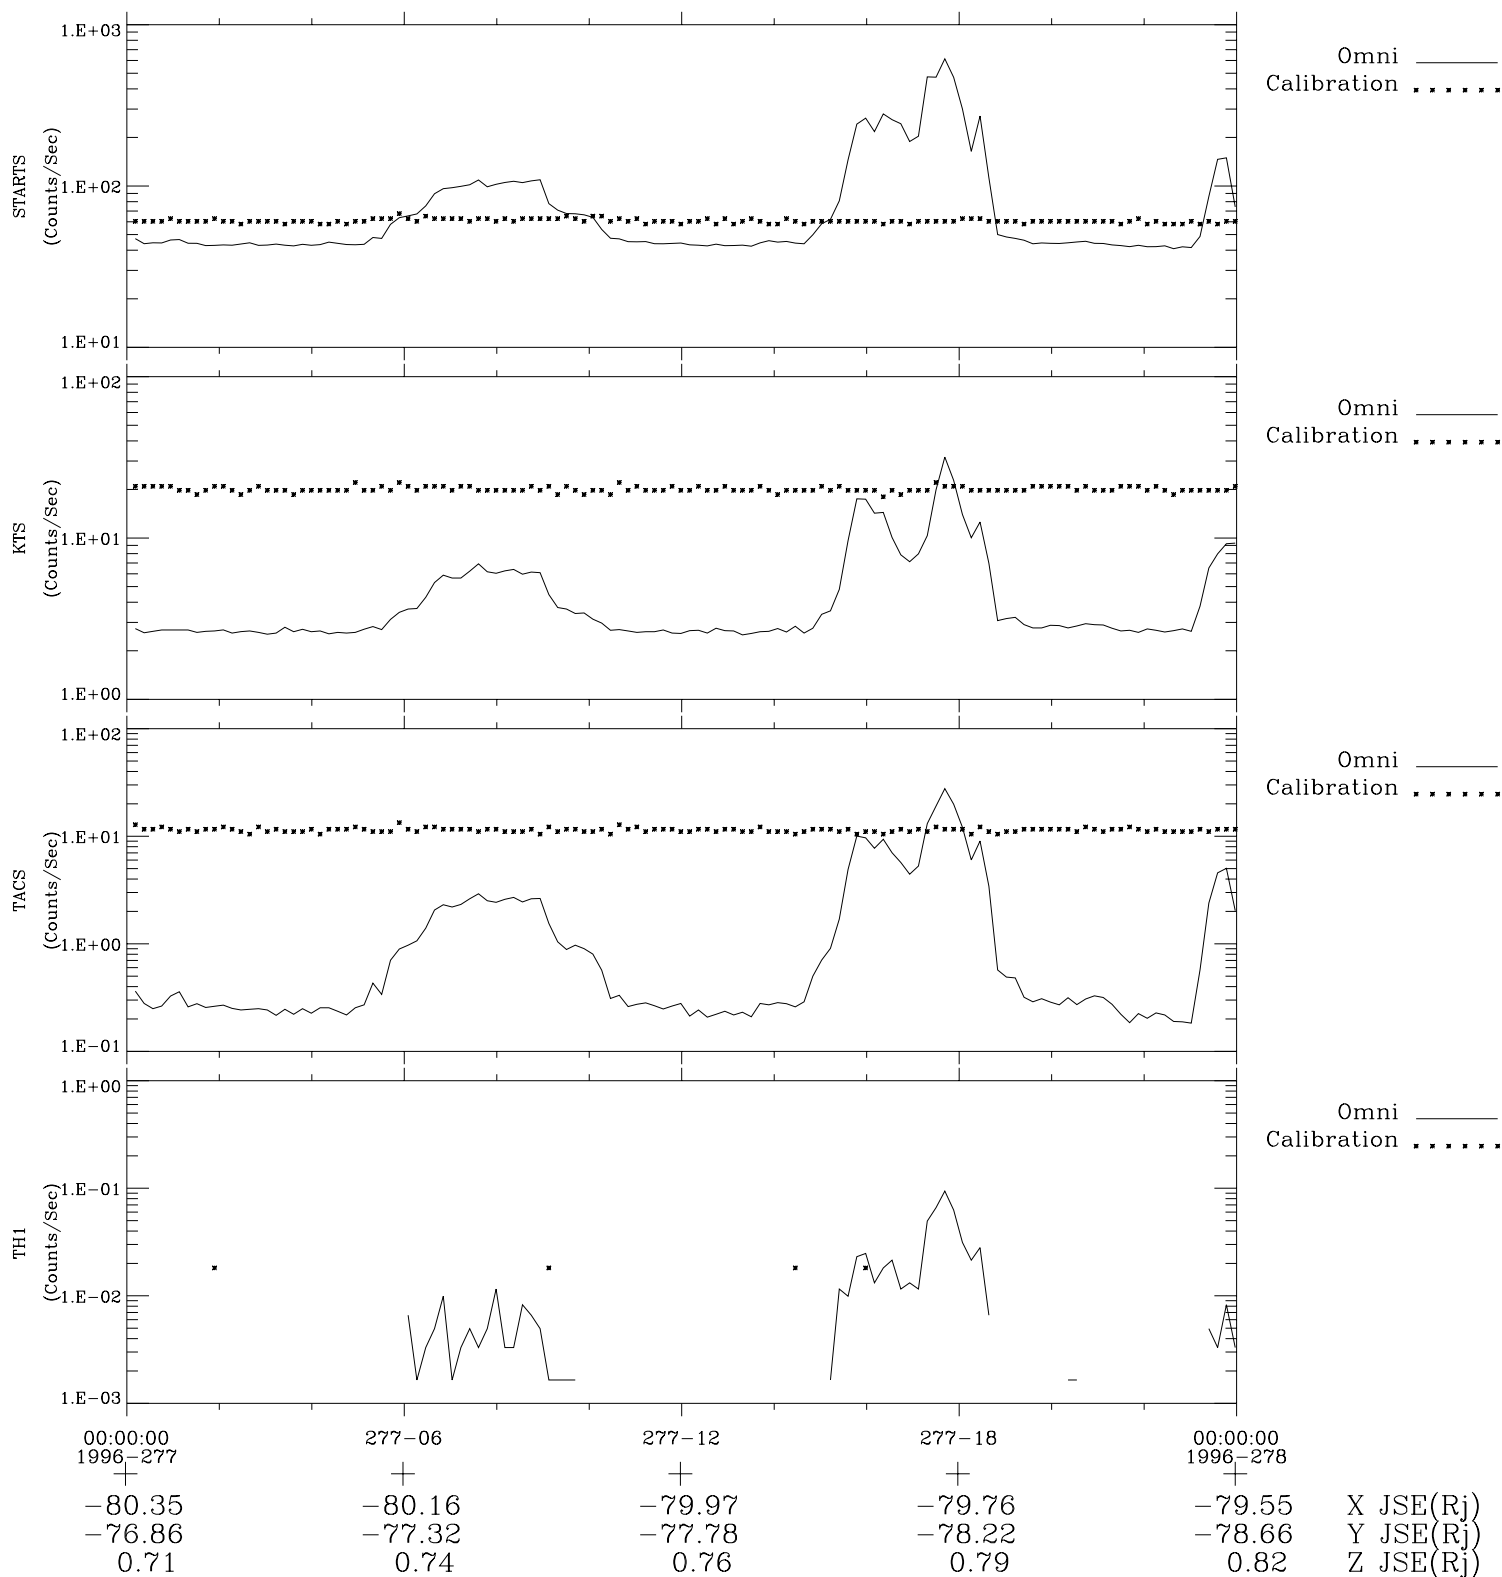

Galileo EPD Real-Time Omni 96277

Software Version: RTLINE_OMNI V 1.20
Data Production: 06-03-00
Plot Production: Fri Sep 14 17:04:25 2001

◇ = Jupiter look direction
□ = Corotation look direction