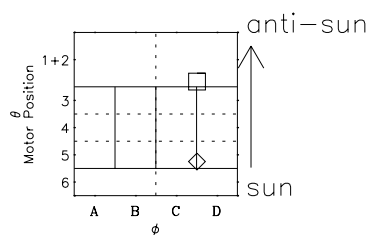

Galileo EPD Real-Time Omni 96277

Software Version: RTLINE_OMNI V 1.20
Data Production: 06-03-00
Plot Production: Fri Sep 14 17:04:25 2001

◇ = Jupiter look direction
□ = Corotation look direction