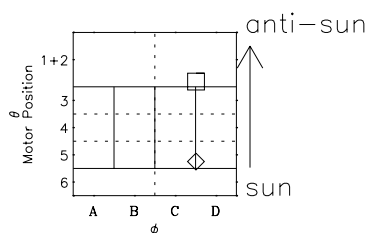

Galileo EPD Real-Time Omni 96277

Software Version: RTLINE_OMNI V 1.20
Data Production: 06-03-00
Plot Production: Fri Sep 14 17:04:24 2001

◇ = Jupiter look direction
□ = Corotation look direction