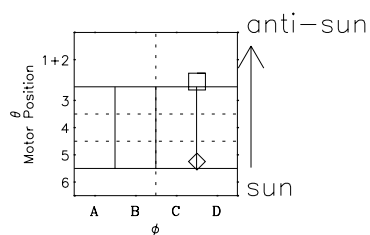

Galileo EPD Real-Time Omni 96277

Software Version: RTLINE_OMNI V 1.20
Data Production: 06-03-00
Plot Production: Fri Sep 14 17:04:23 2001

◇ = Jupiter look direction
□ = Corotation look direction