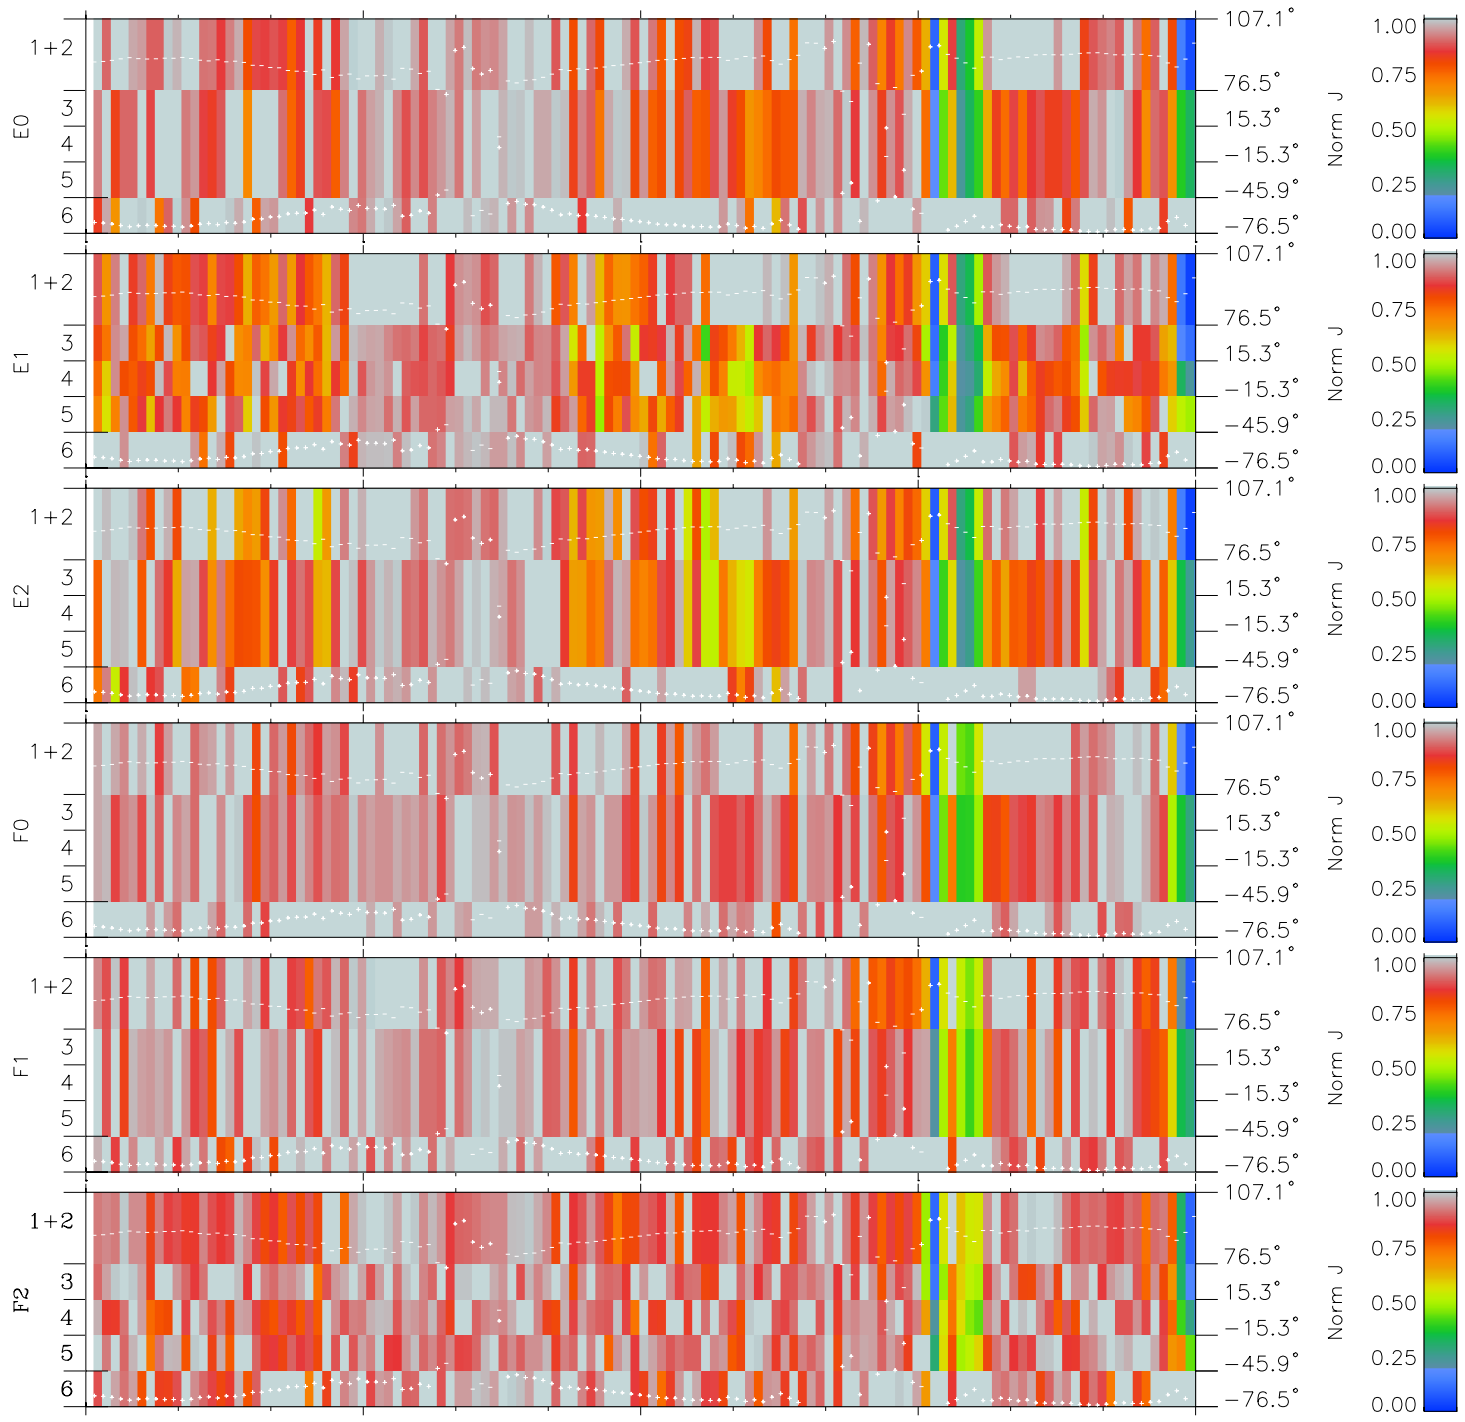

Galileo EPD Real Elevation Anisotropies 96277

Software Version: RTELEV_NORM V 1.20
 Data Production: 06-03-00
 Plot Production: Fri Sep 14 17:03:44 2001
 Color File: wondr3
 Geofactor File: 1.1

00:00:00 1996-277	277-06	277-12	277-18	00:00:00 1996-278	
+	+	+	+	+	
-80.35	-80.16	-79.97	-79.76	-79.55	X JSE(R _j)
-76.86	-77.32	-77.78	-78.22	-78.66	Y JSE(R _j)
0.71	0.74	0.76	0.79	0.82	Z JSE(R _j)

- ◇ = Jupiter look direction
- = Corotation look direction