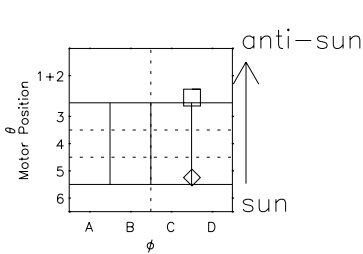

Galileo EPD Real Elevation Anisotropies 96277

Software Version: RTELEV_NORM V 1.20
 Data Production: 06-03-00
 Plot Production: Fri Sep 14 17:03:44 2001
 Color File: wondr3
 Geofactor File: 1.1

00:00:00 1996-277	277-06	277-12	277-18	00:00:00 1996-278	
+	+	+	+	+	
-80.35	-80.16	-79.97	-79.76	-79.55	X JSE(R _j)
-76.86	-77.32	-77.78	-78.22	-78.66	Y JSE(R _j)
0.71	0.74	0.76	0.79	0.82	Z JSE(R _j)

- ◇ = Jupiter look direction
- = Corotation look direction