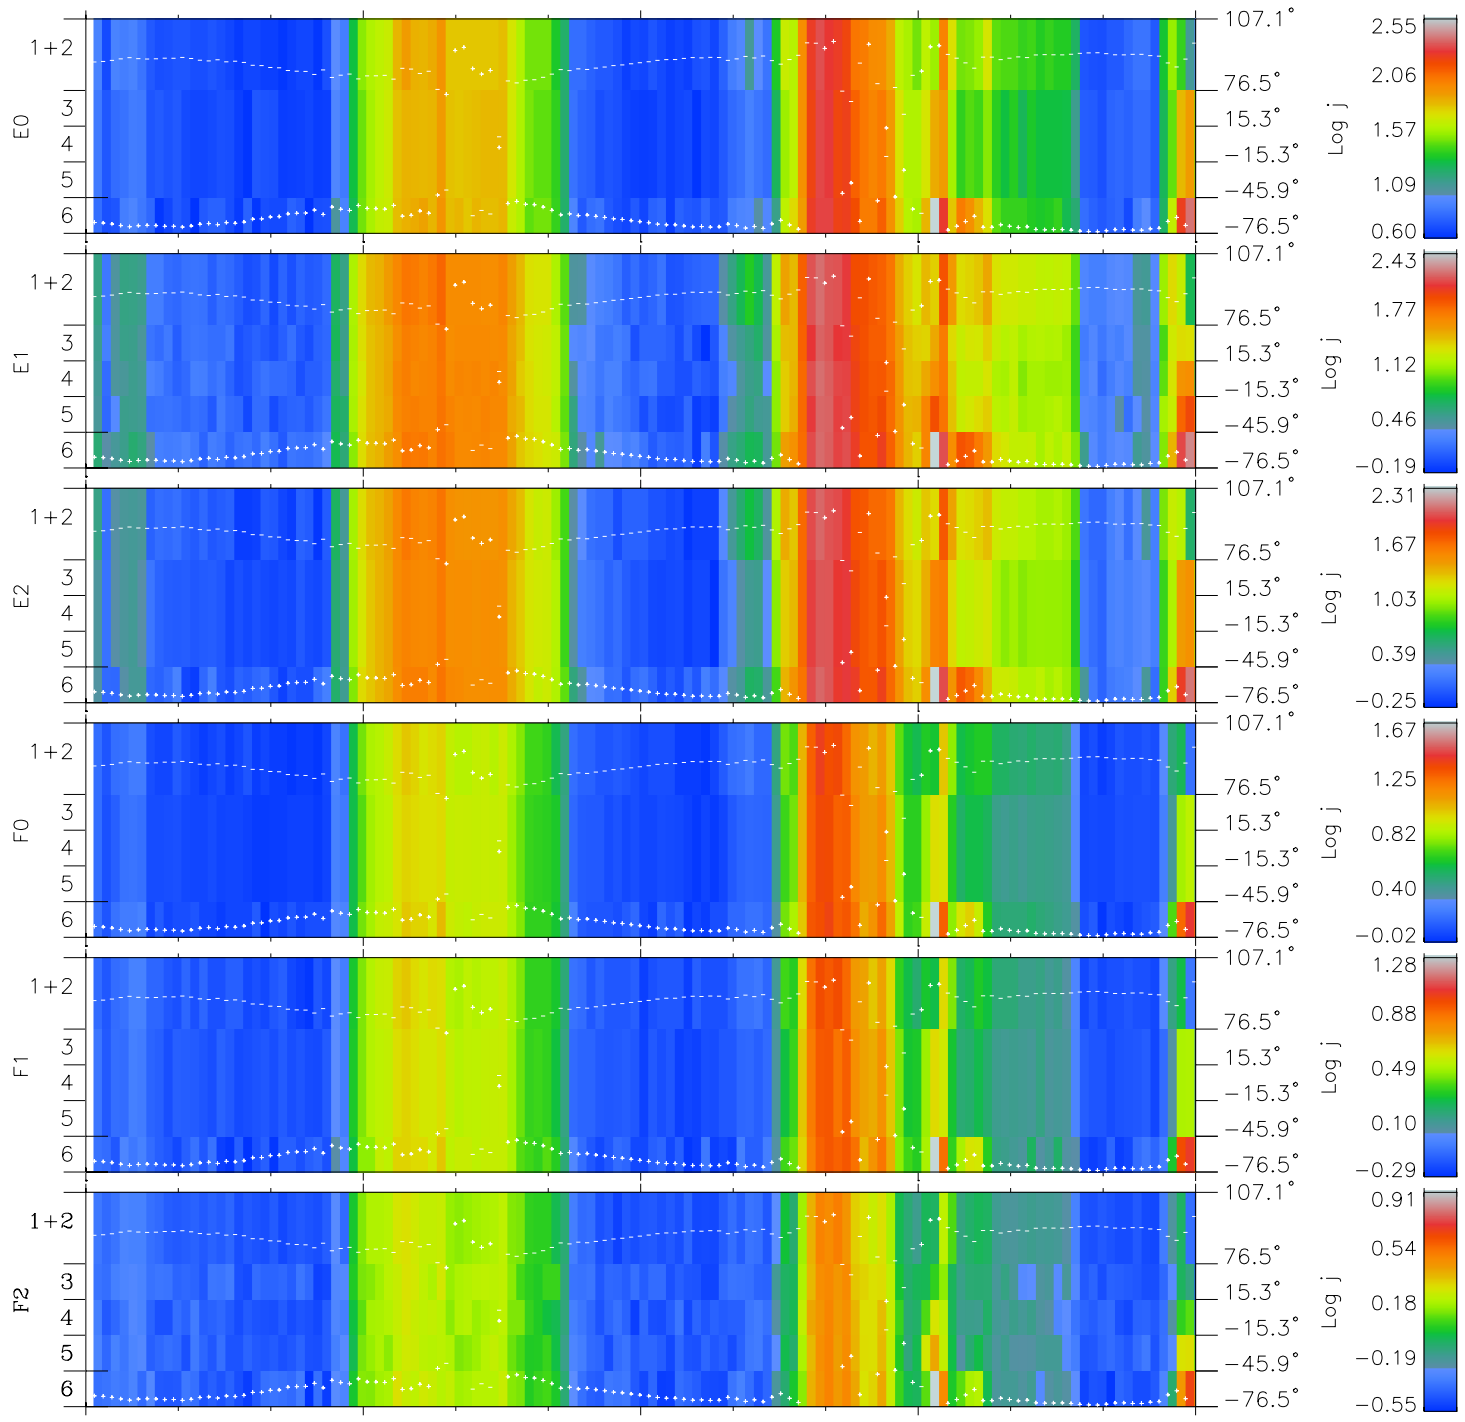

# Galileo EPD Real Elevation Anisotropies 96277

Software Version: RTELEV\_FLUX V 1.20  
 Data Production: 06-03-00  
 Plot Production: Fri Sep 14 17:03:33 2001  
 Color File: wondr3  
 Geofactor File: 1.1

00:00:00 1996-277	277-06	277-12	277-18	00:00:00 1996-278	
+	+	+	+	+	
-80.35	-80.16	-79.97	-79.76	-79.55	X JSE(R <sub>j</sub> )
-76.86	-77.32	-77.78	-78.22	-78.66	Y JSE(R <sub>j</sub> )
0.71	0.74	0.76	0.79	0.82	Z JSE(R <sub>j</sub> )

- ◇ = Jupiter look direction
- = Corotation look direction