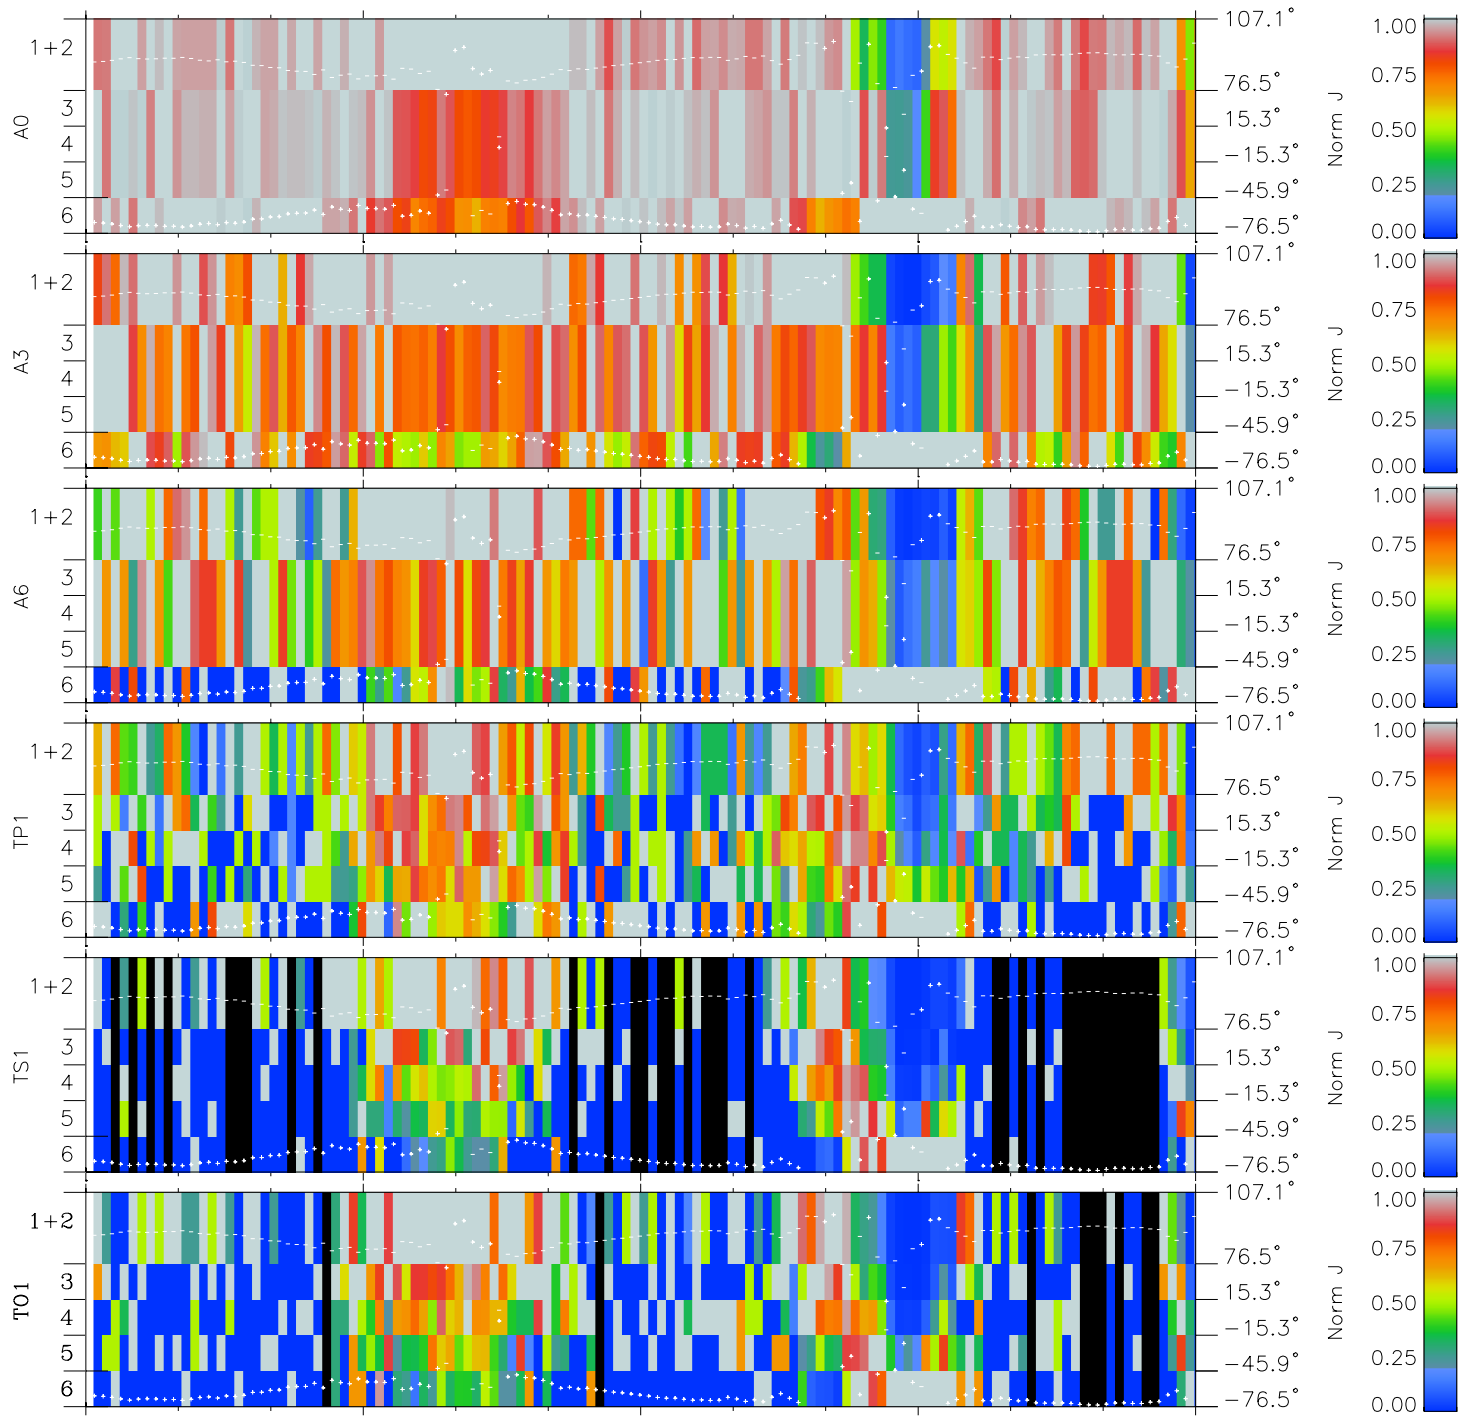

Galileo EPD Real Elevation Anisotropies 96277

Software Version: RTELEV_NORM V 1.20
Data Production: 06-03-00
Plot Production: Fri Sep 14 17:03:39 2001
Color File: wondr3
Geofactor File: 1.1

00:00:00 1996-277	277-06	277-12	277-18	00:00:00 1996-278	
+	+	+	+	+	X JSE(R _j)
-80.35	-80.16	-79.97	-79.76	-79.55	Y JSE(R _j)
-76.86	-77.32	-77.78	-78.22	-78.66	Z JSE(R _j)
0.71	0.74	0.76	0.79	0.82	

- ◇ = Jupiter look direction
- = Corotation look direction