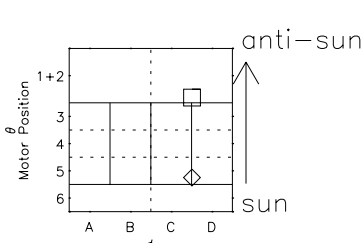

Galileo EPD Real Elevation Anisotropies 96277

Software Version: RTELEV_NORM V 1.20
Data Production: 06-03-00
Plot Production: Fri Sep 14 17:03:39 2001
Color File: wondr3
Geofactor File: 1.1

00:00:00 1996-277	277-06	277-12	277-18	00:00:00 1996-278	
+	+	+	+	+	X JSE(R _j)
-80.35	-80.16	-79.97	-79.76	-79.55	Y JSE(R _j)
-76.86	-77.32	-77.78	-78.22	-78.66	Z JSE(R _j)
0.71	0.74	0.76	0.79	0.82	

- ◇ = Jupiter look direction
- = Corotation look direction