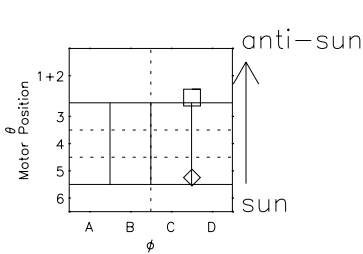

Galileo EPD Real Elevation Anisotropies 96277

Software Version: RTELEV_FLUX V 1.20
Data Production: 06-03-00
Plot Production: Fri Sep 14 17:03:27 2001
Color File: wondr3
Geofactor File: 1.1

00:00:00 1996-277	277-06	277-12	277-18	00:00:00 1996-278	X JSE(R _j)
+	+	+	+	+	
-80.35	-80.16	-79.97	-79.76	-79.55	Y JSE(R _j)
-76.86	-77.32	-77.78	-78.22	-78.66	Z JSE(R _j)
0.71	0.74	0.76	0.79	0.82	

- ◇ = Jupiter look direction
- = Corotation look direction