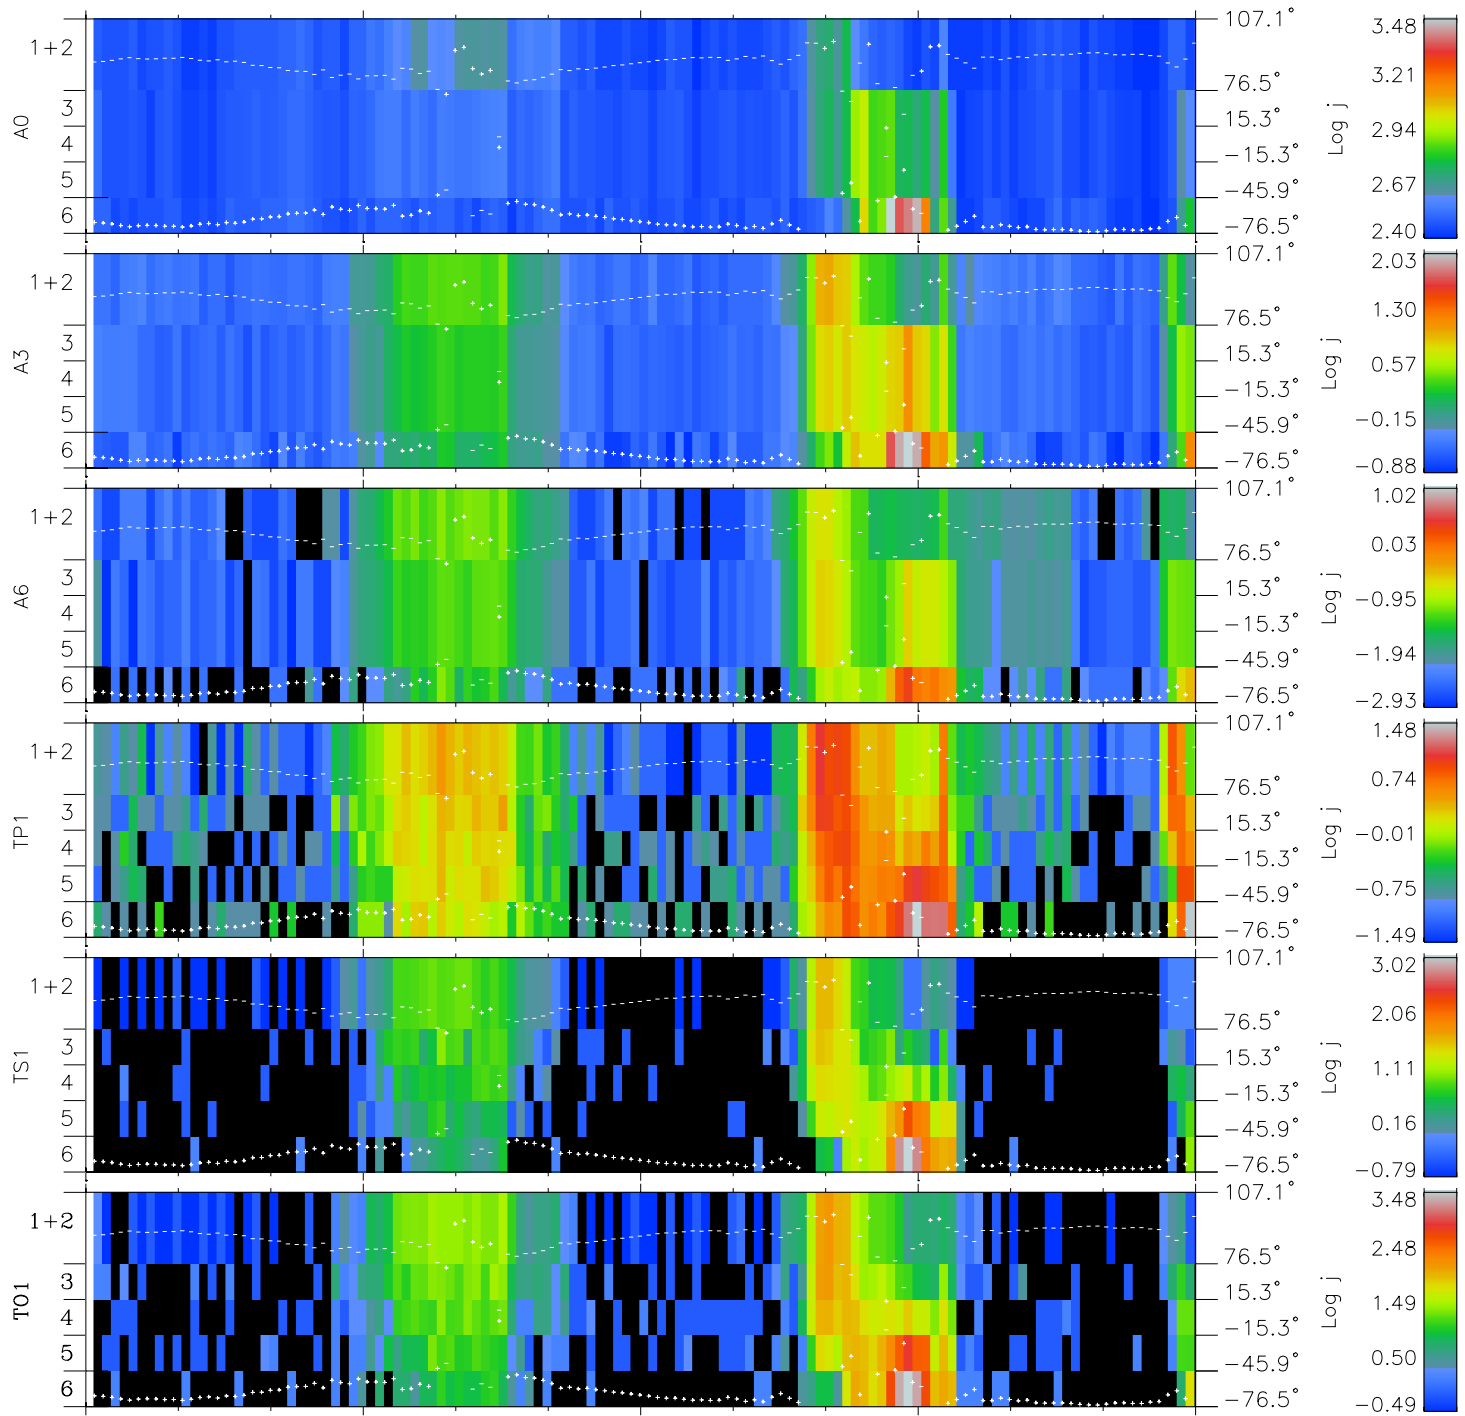

Galileo EPD Real Elevation Anisotropies 96277

Software Version: RTELEV_FLUX V 1.20
Data Production: 06-03-00
Plot Production: Fri Sep 14 17:03:27 2001
Color File: wondr3
Geofactor File: 1.1

00:00:00 1996-277	277-06	277-12	277-18	00:00:00 1996-278	X JSE(R _j)
+	+	+	+	+	
-80.35	-80.16	-79.97	-79.76	-79.55	Y JSE(R _j)
-76.86	-77.32	-77.78	-78.22	-78.66	Z JSE(R _j)
0.71	0.74	0.76	0.79	0.82	

- ◇ = Jupiter look direction
- = Corotation look direction