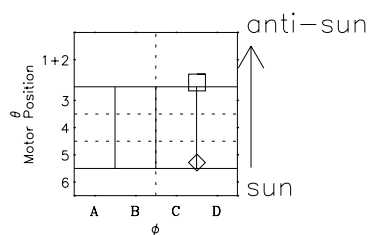

Galileo EPD Real-Time Omni 96276

Software Version: RTLINE_OMNI V 1.20
Data Production: 06-03-00
Plot Production: Fri Sep 14 16:56:24 2001

◇ = Jupiter look direction
□ = Corotation look direction