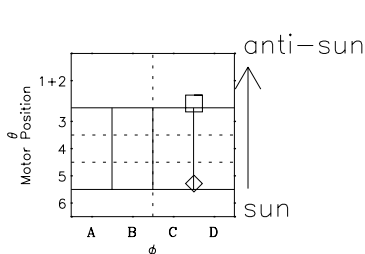

Galileo EPD Real-Time Six-Sector 96276

Software Version: RTLINE_R6 V 1.20
Data Production: 06-03-00
Plot Production: Fri Sep 14 16:56:30 2001

◇ = Jupiter look direction
□ = Corotation look direction