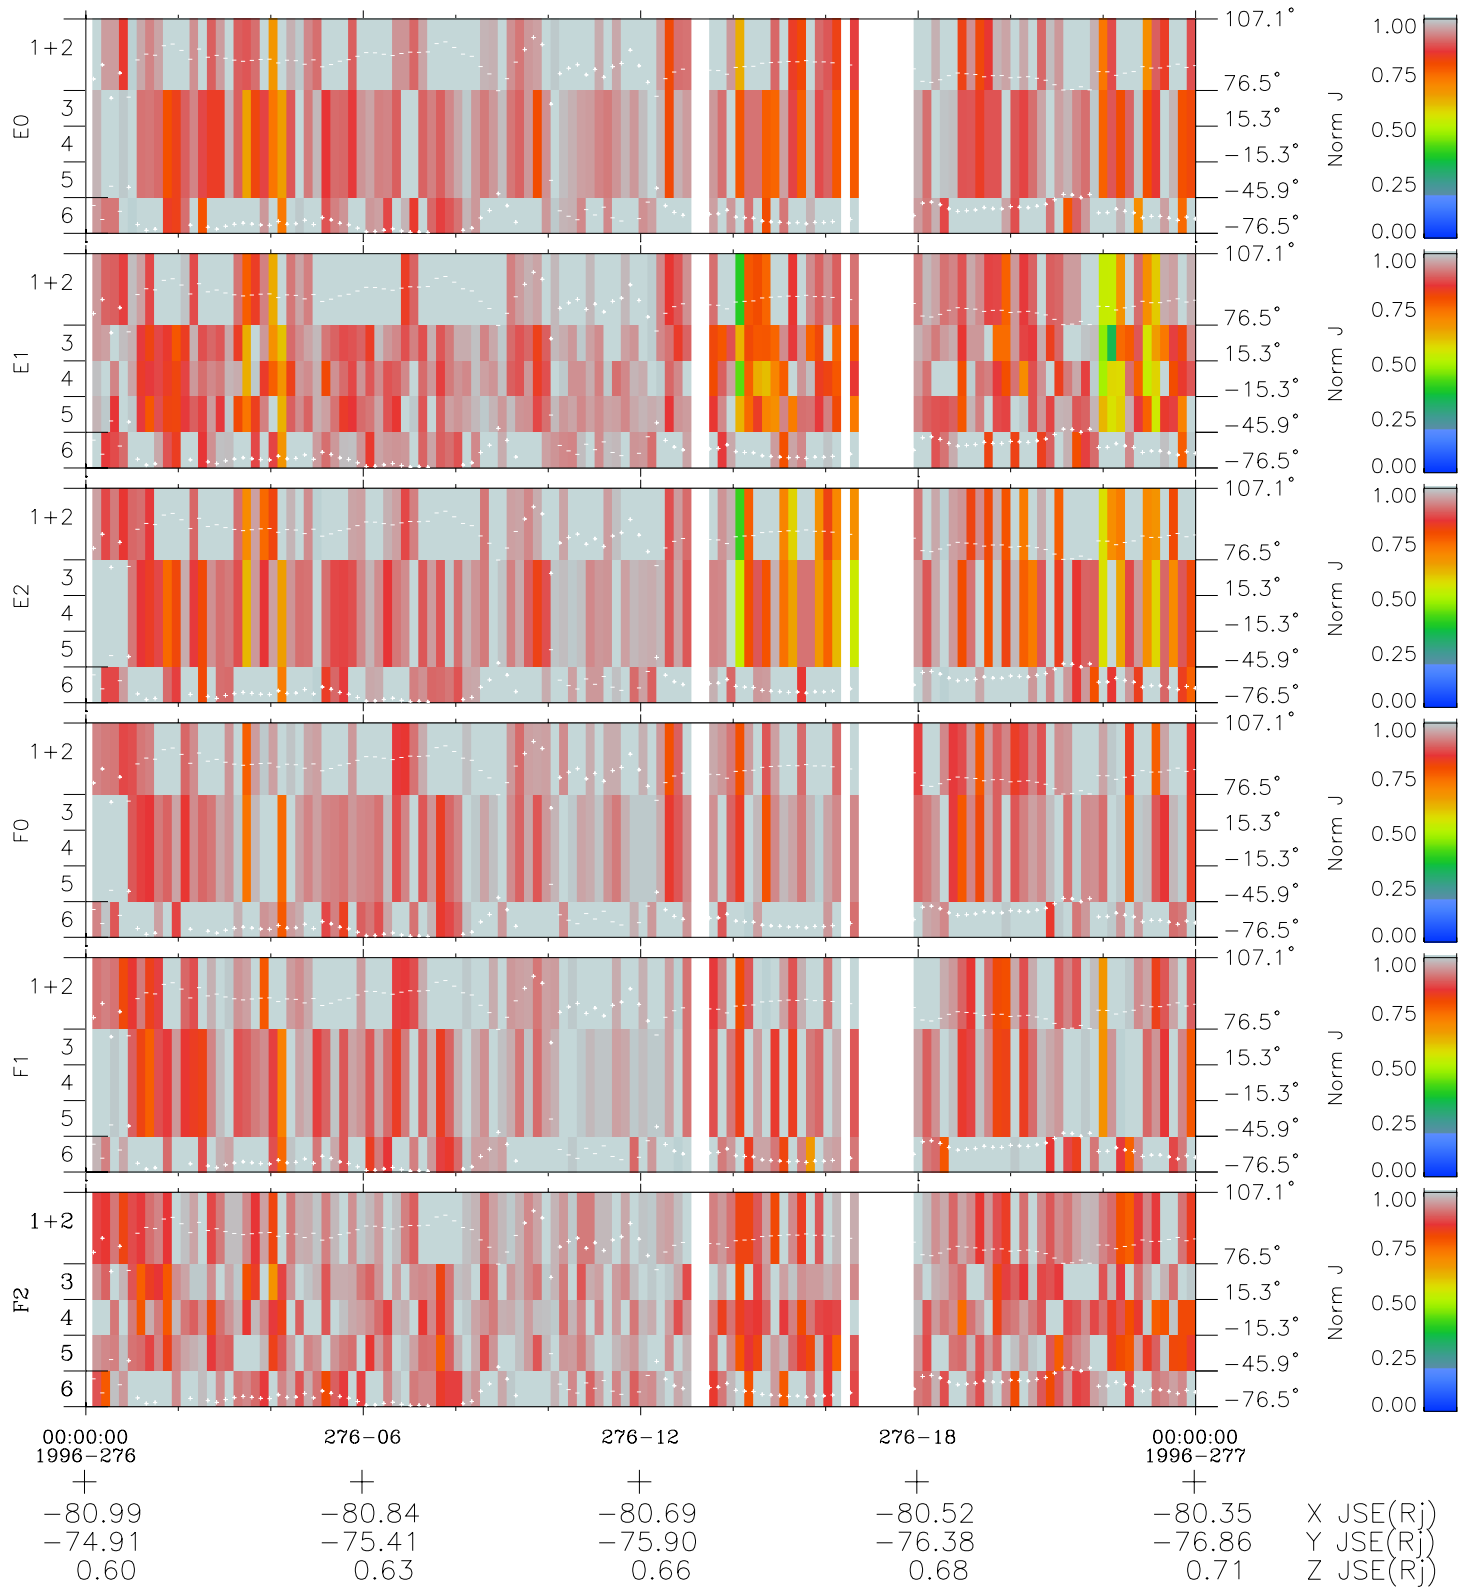

Galileo EPD Real Elevation Anisotropies 96276

Software Version: RTELEV_NORM V 1.20
 Data Production: 06-03-00
 Plot Production: Fri Sep 14 16:55:47 2001
 Color File: wondr3
 Geofactor File: 1.1

- ◇ = Jupiter look direction
- = Corotation look direction