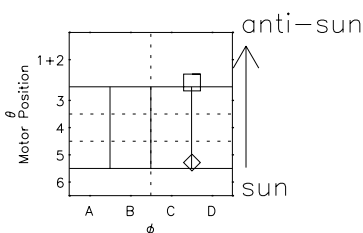

Galileo EPD Real Elevation Anisotropies 96276

Software Version: RTELEV_NORM V 1.20
 Data Production: 06-03-00
 Plot Production: Fri Sep 14 16:55:47 2001
 Color File: wondr3
 Geofactor File: 1.1

- ◇ = Jupiter look direction
- = Corotation look direction