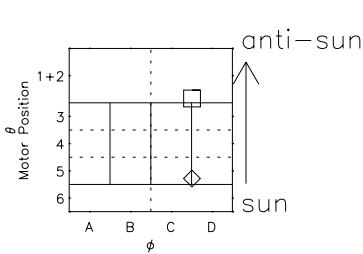

Galileo EPD Real Elevation Anisotropies 96276

Software Version: RTELEV_MEAN V 1.20
 Data Production: 06-03-00
 Plot Production: Fri Sep 14 16:55:25 2001
 Color File: wondr3
 Geofactor File: 1.1

◇ = Jupiter look direction
 □ = Corotation look direction