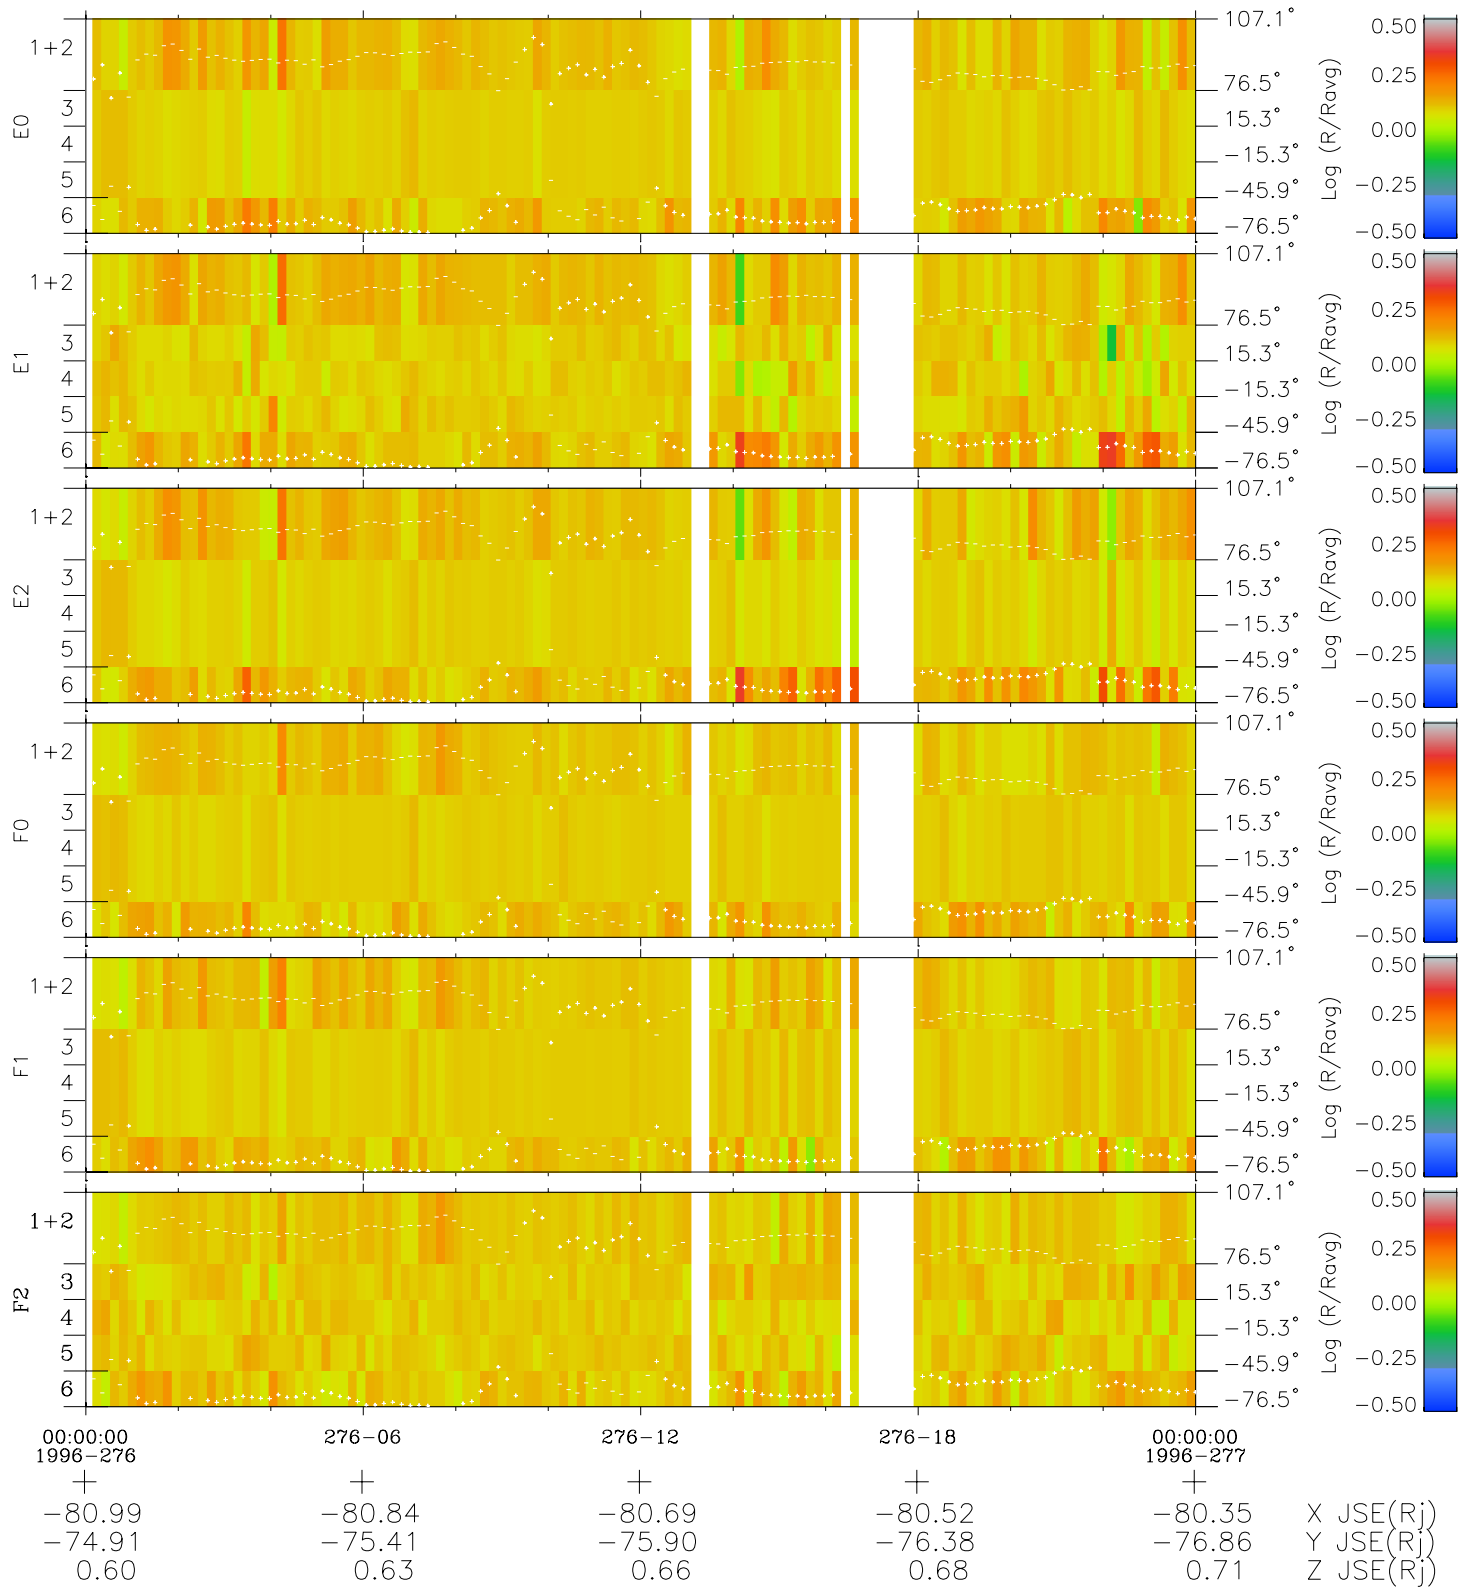

Galileo EPD Real Elevation Anisotropies 96276

Software Version: RTELEV_MEAN V 1.20
 Data Production: 06-03-00
 Plot Production: Fri Sep 14 16:55:25 2001
 Color File: wondr3
 Geofactor File: 1.1

◇ = Jupiter look direction
 □ = Corotation look direction