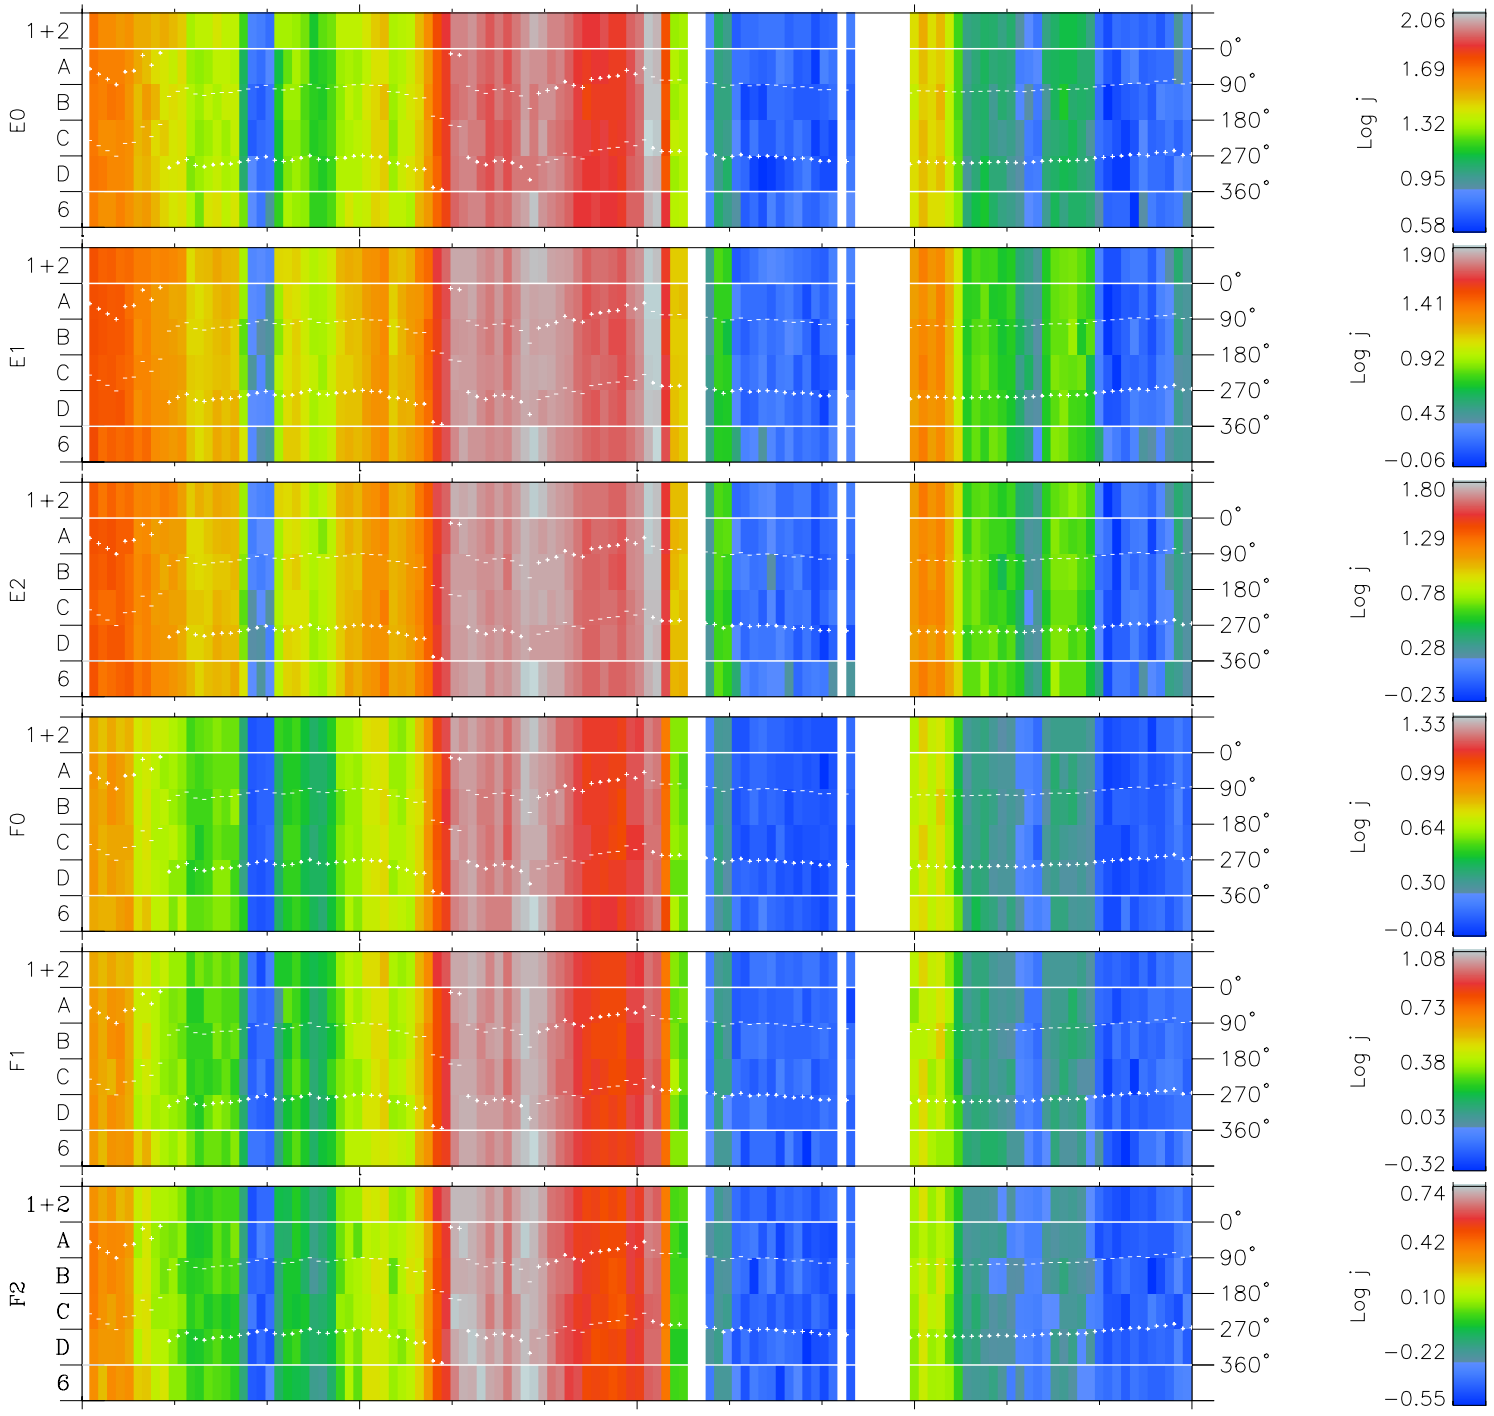

Galileo EPD Real Time Azimuth Anisotropies 96276

Software Version: RTAZIM_FLUX V 1.20
 Data Production: 06-03-00
 Plot Production: Fri Sep 14 16:56:08 2001
 Color File: wondr3
 Geofactor File: 1.1

00:00:00 1996-276	276-06	276-12	276-18	00:00:00 1996-277	
+	+	+	+	+	X JSE(R _j)
-80.99	-80.84	-80.69	-80.52	-80.35	Y JSE(R _j)
-74.91	-75.41	-75.90	-76.38	-76.86	Z JSE(R _j)
0.60	0.63	0.66	0.68	0.71	

◇ = Jupiter look direction
 □ = Corotation look direction