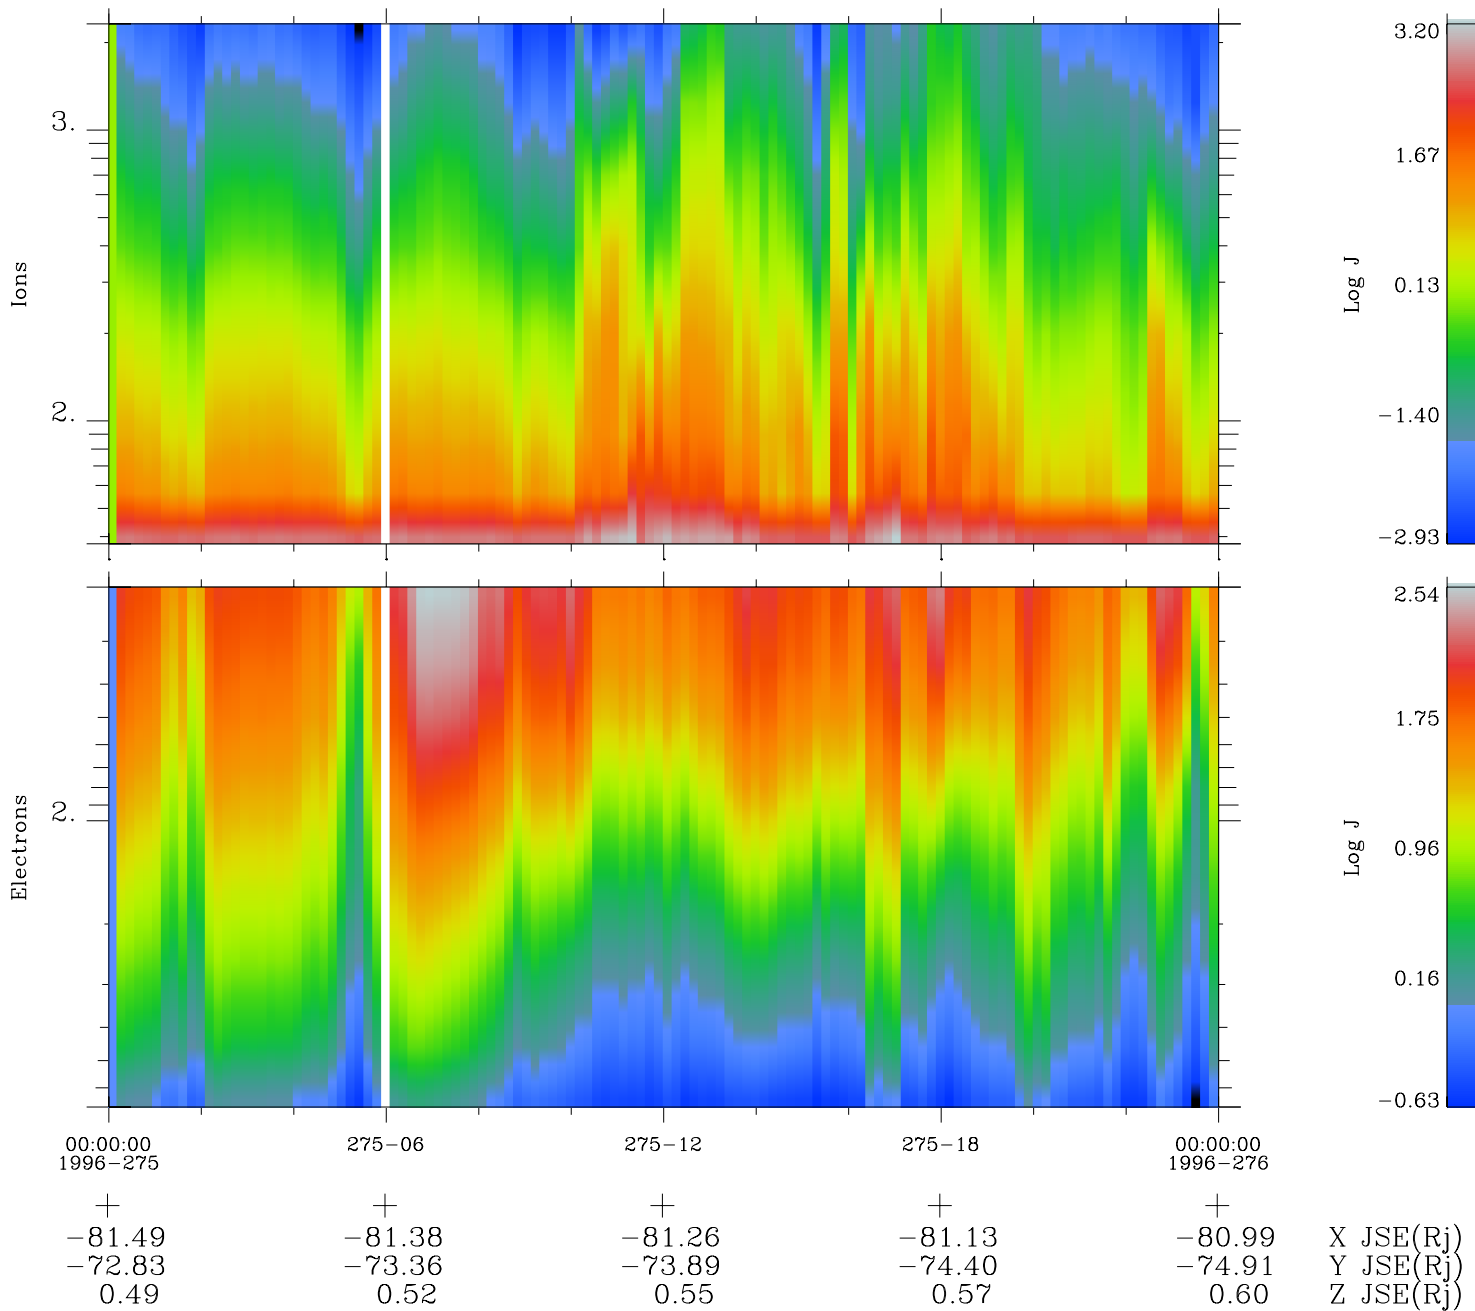

Galileo EPD Real Time Omni Spectrum 96275

Software Version: RTSPEC_OMNI V 1.20
 Data Production: 06-03-00
 Plot Production: Fri Sep 14 16:46:24 2001
 Color File: wondr3
 Geofactor File: 1.1

- ◇ = Jupiter look direction
- = Corotation look direction