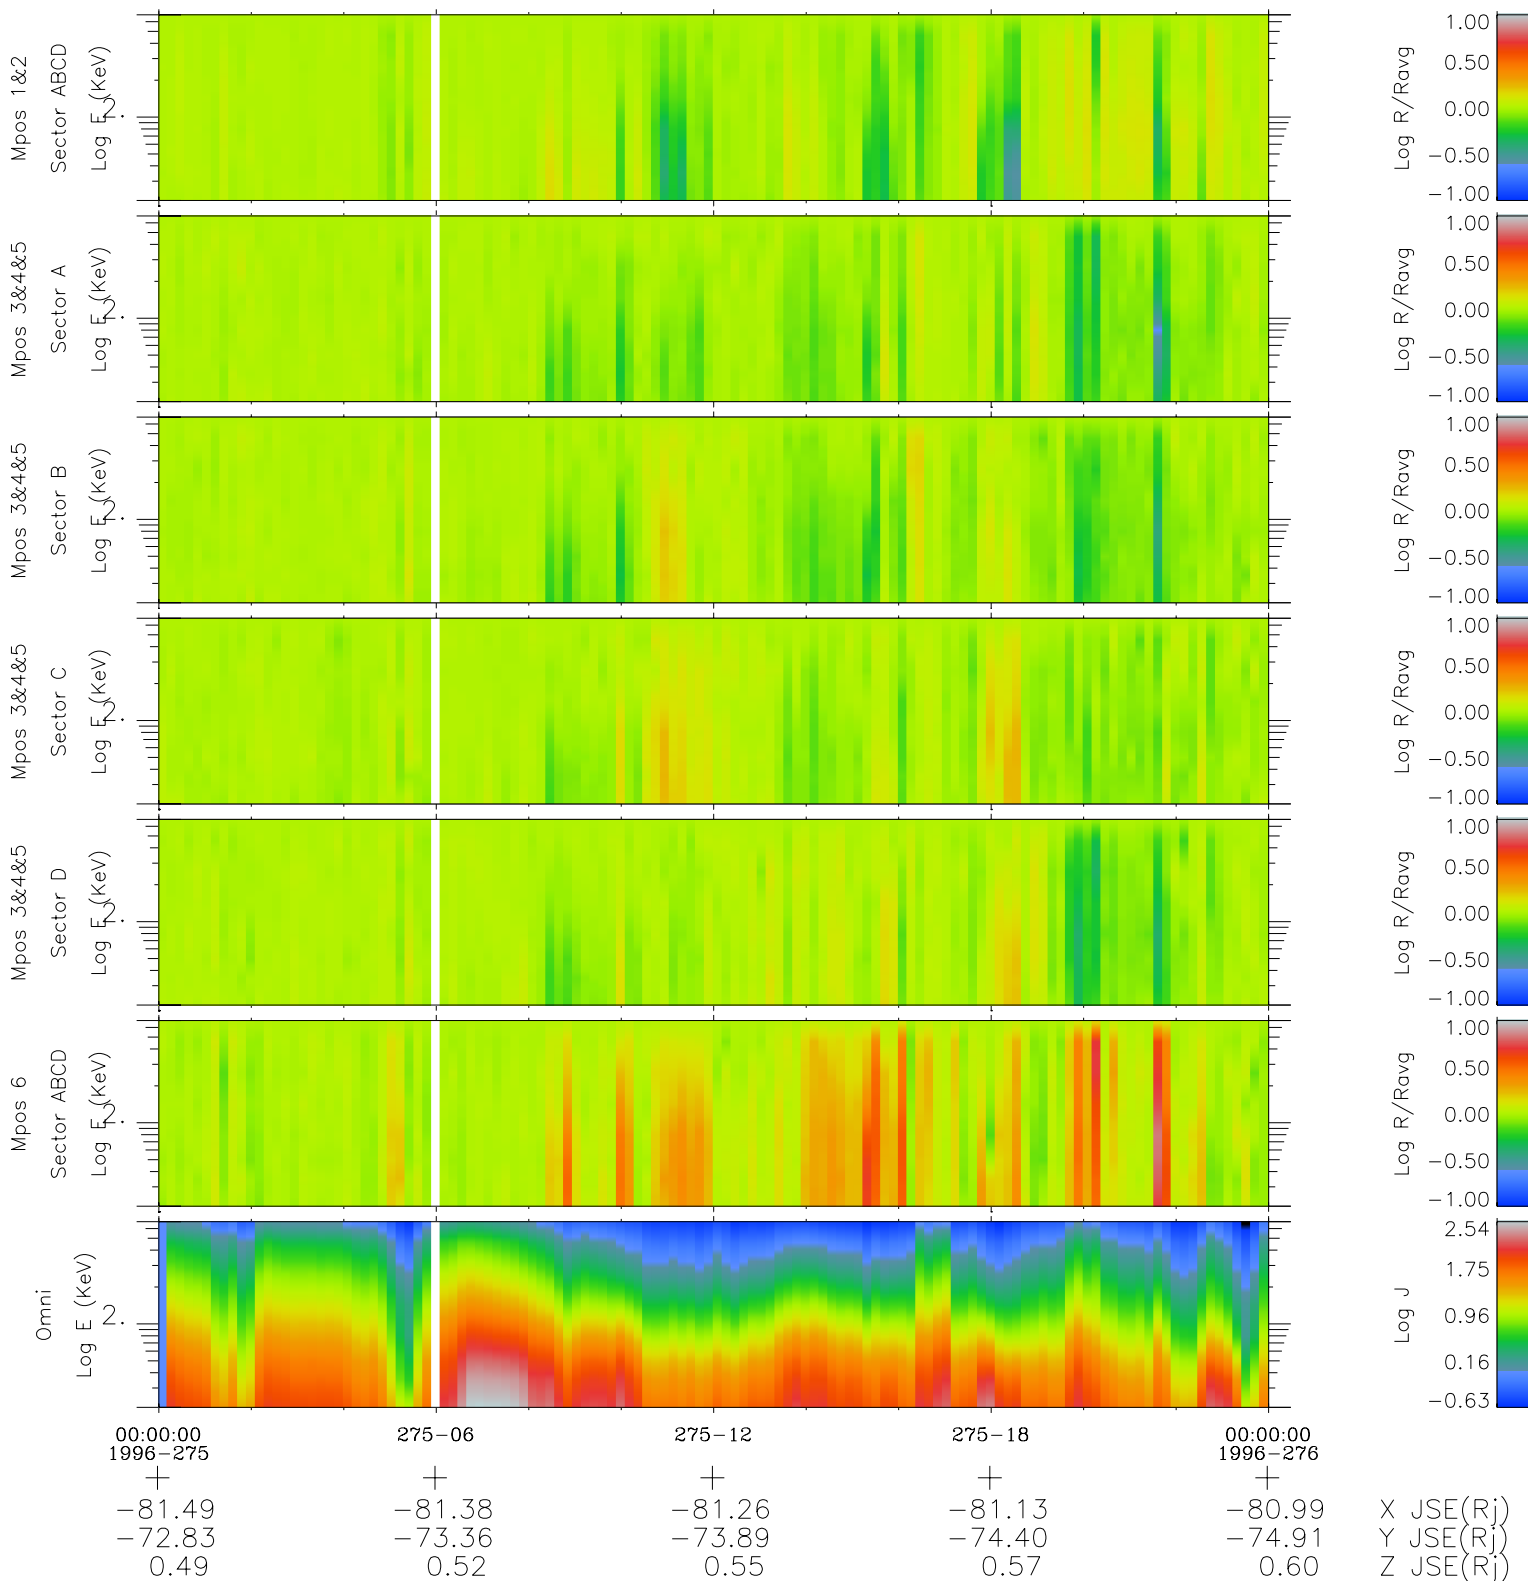

Galileo EPD Real Time R6 Electrons Spectra 96275

Software Version: RTSPEC_R6 V 1.20
 Data Production: 06-03-00
 Plot Production: Fri Sep 14 16:46:18 2001
 Color File: wondr3
 Geofactor File: 1.1

◇ = Jupiter look direction
 □ = Corotation look direction