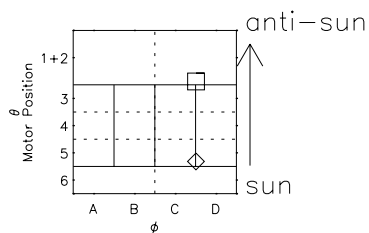

Galileo EPD Real Time R6 Electrons Spectra 96275

Software Version: RTSPEC_R6 V 1.20
 Data Production: 06-03-00
 Plot Production: Fri Sep 14 16:46:18 2001
 Color File: wondr3
 Geofactor File: 1.1

◇ = Jupiter look direction
 □ = Corotation look direction