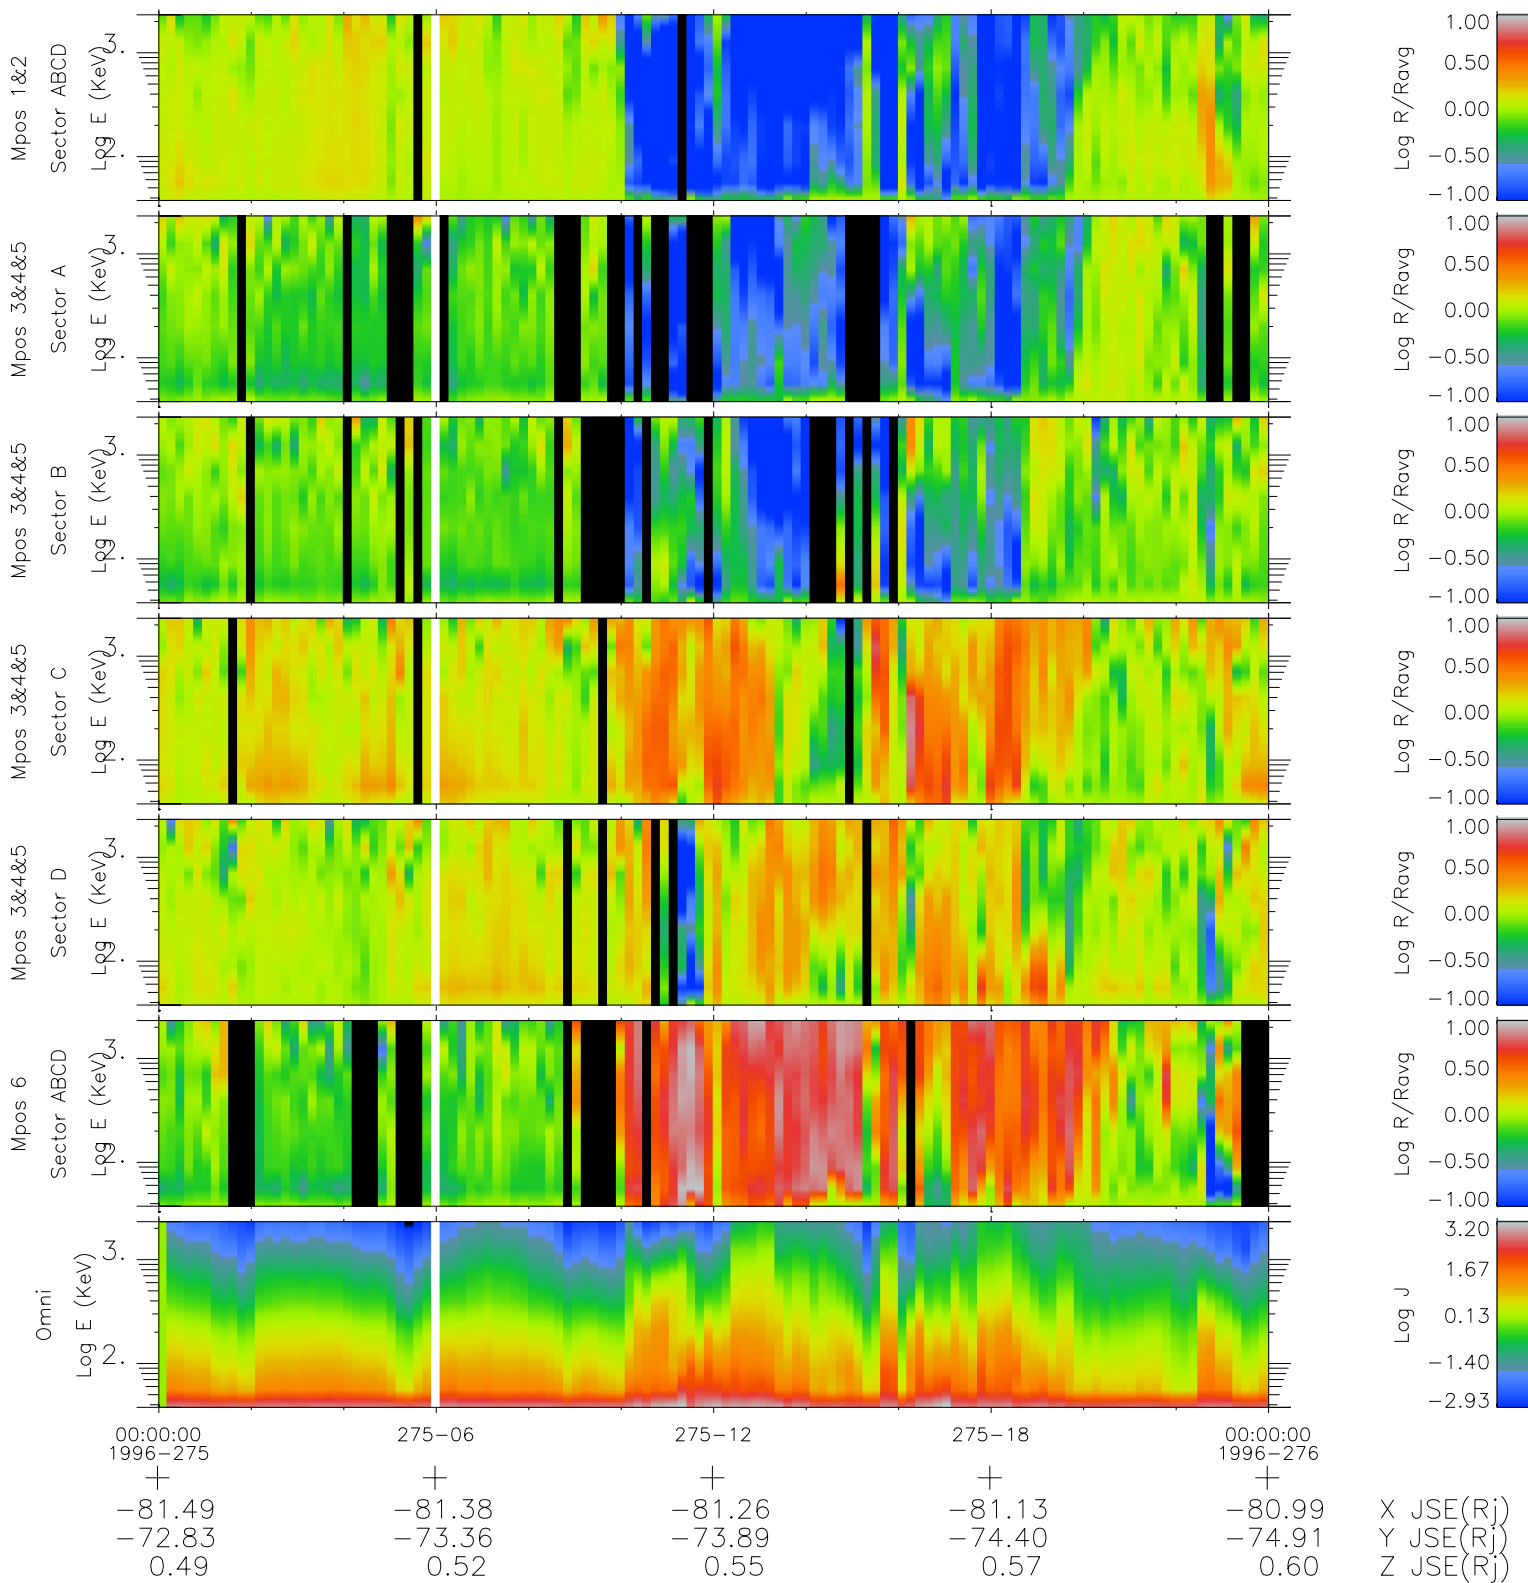

Galileo EPD Real Time R6 Ions Spectra 96275

Software Version: RTSPEC_R6 V 1.20
 Data Production: 06-03-00
 Plot Production: Fri Sep 14 16:46:11 2001
 Color File: wondr3
 Geofactor File: 1.1

- ◇ = Jupiter look direction
- = Corotation look direction