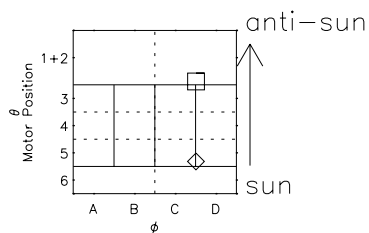

Galileo EPD Real Time R6 Ions Spectra 96275

Software Version: RTSPEC_R6 V 1.20
 Data Production: 06-03-00
 Plot Production: Fri Sep 14 16:46:11 2001
 Color File: wondr3
 Geofactor File: 1.1

- ◇ = Jupiter look direction
- = Corotation look direction