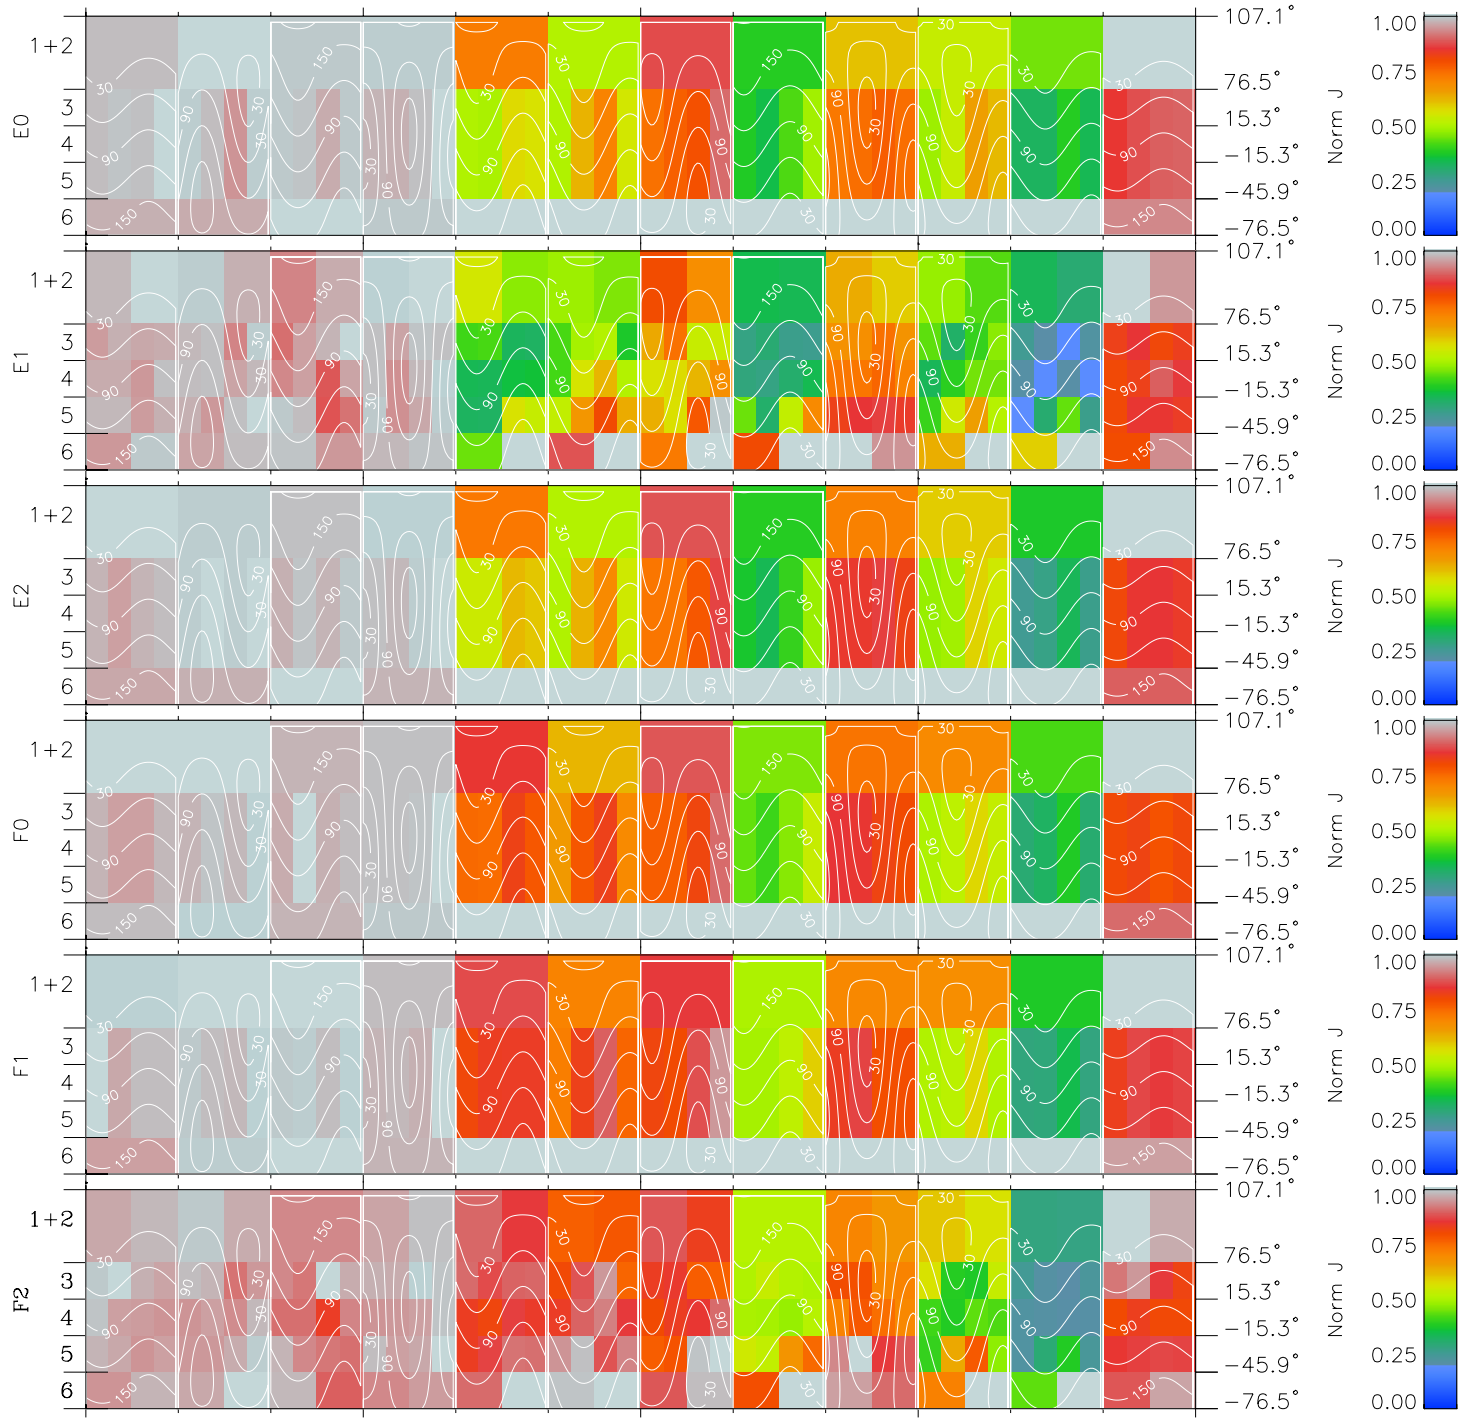

Galileo EPD Real Time All-Sky Anisotropies 96275

Software Version: RTSKY_NORM V 1.20
 Data Production: 06-03-00
 Plot Production: Fri Sep 14 16:47:08 2001
 Color File: wondr3
 Geofactor File: 1.1

00:00:00 1996-275	275-06	275-12	275-18	00:00:00 1996-276	
+	+	+	+	+	X JSE(R _j)
-81.49	-81.38	-81.26	-81.13	-80.99	Y JSE(R _j)
-72.83	-73.36	-73.89	-74.40	-74.91	Z JSE(R _j)
0.49	0.52	0.55	0.57	0.60	

◇ = Jupiter look direction
 □ = Corotation look direction