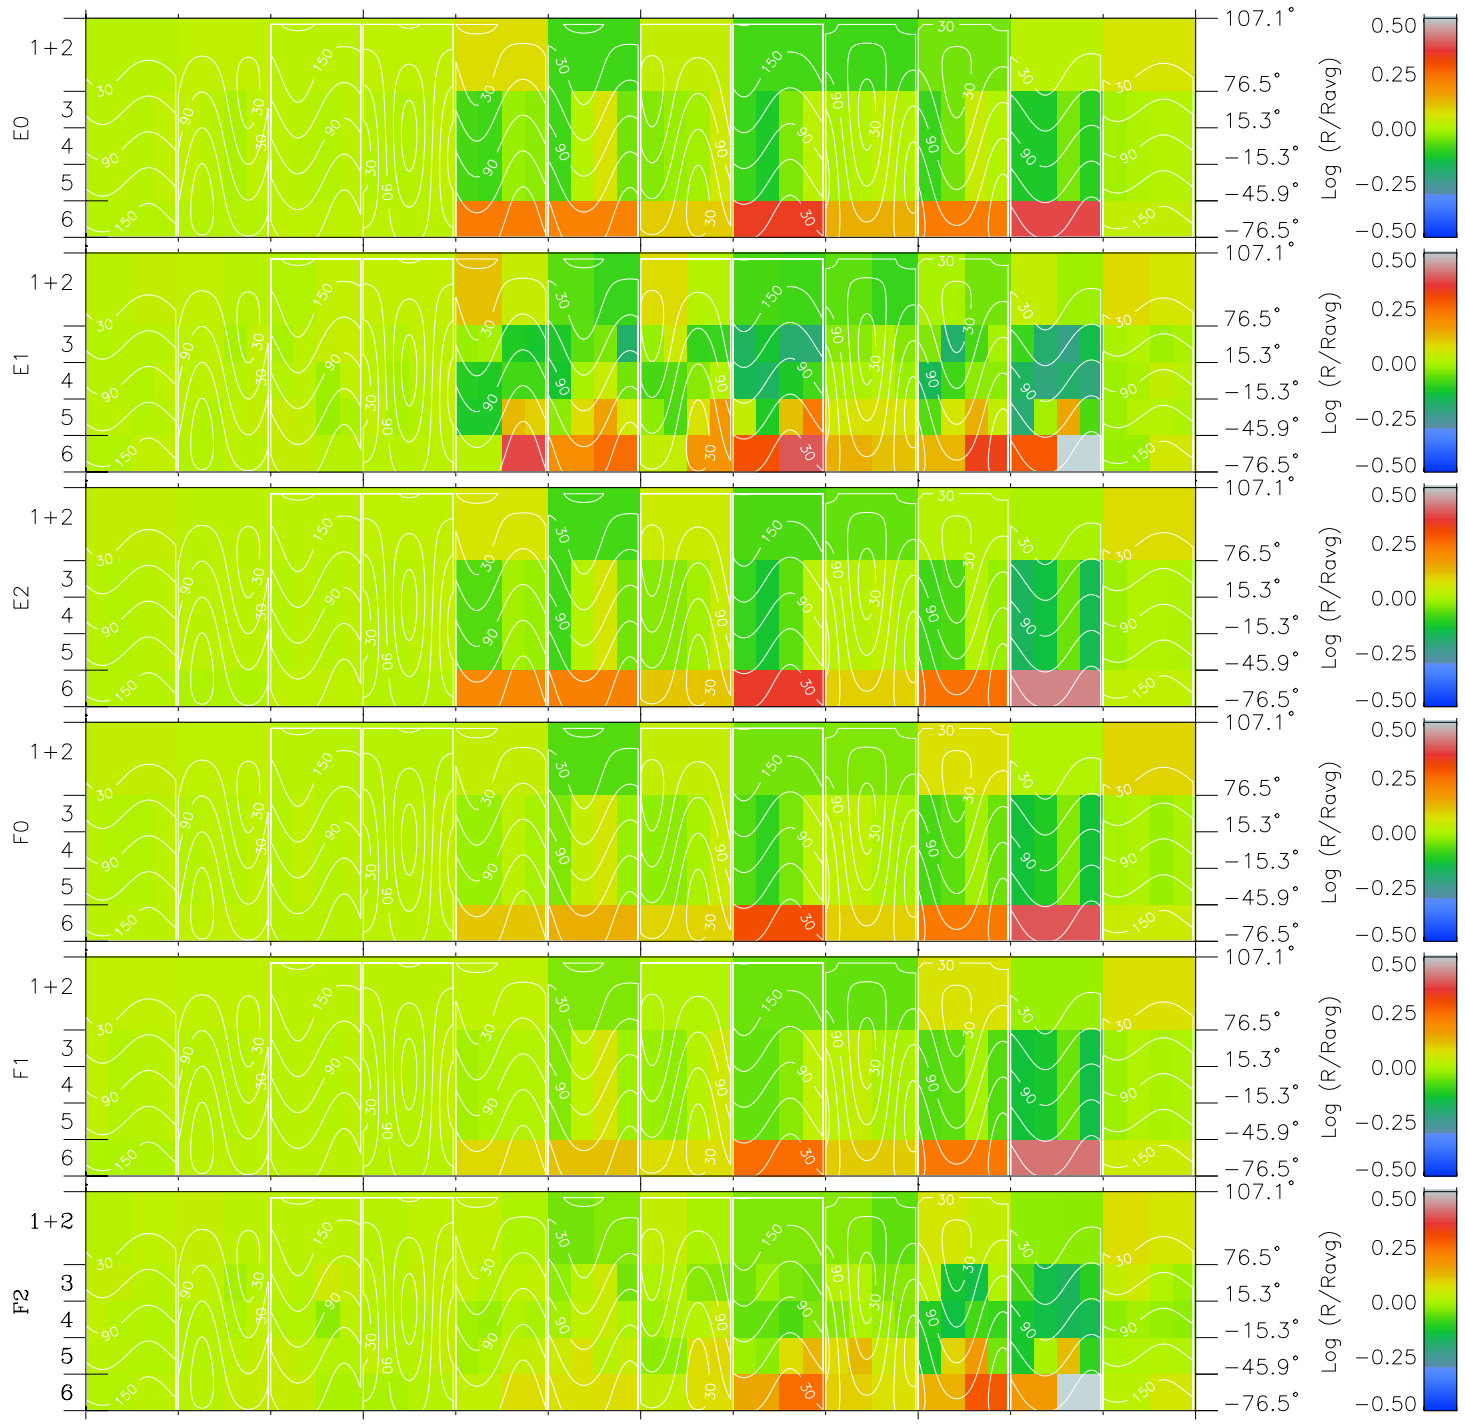

Galileo EPD Real Time All-Sky Anisotropies 96275

Software Version: RTSKY_MEAN V 1.20
 Data Production: 06-03-00
 Plot Production: Fri Sep 14 16:46:39 2001
 Color File: wondr3
 Geofactor File: 1.1

00:00:00 1996-275	275-06	275-12	275-18	00:00:00 1996-276	X JSE(R _j)
+ -81.49 -72.83 0.49	+ -81.38 -73.36 0.52	+ -81.26 -73.89 0.55	+ -81.13 -74.40 0.57	+ -80.99 -74.91 0.60	Y JSE(R _j) Z JSE(R _j)

- ◇ = Jupiter look direction
- = Corotation look direction