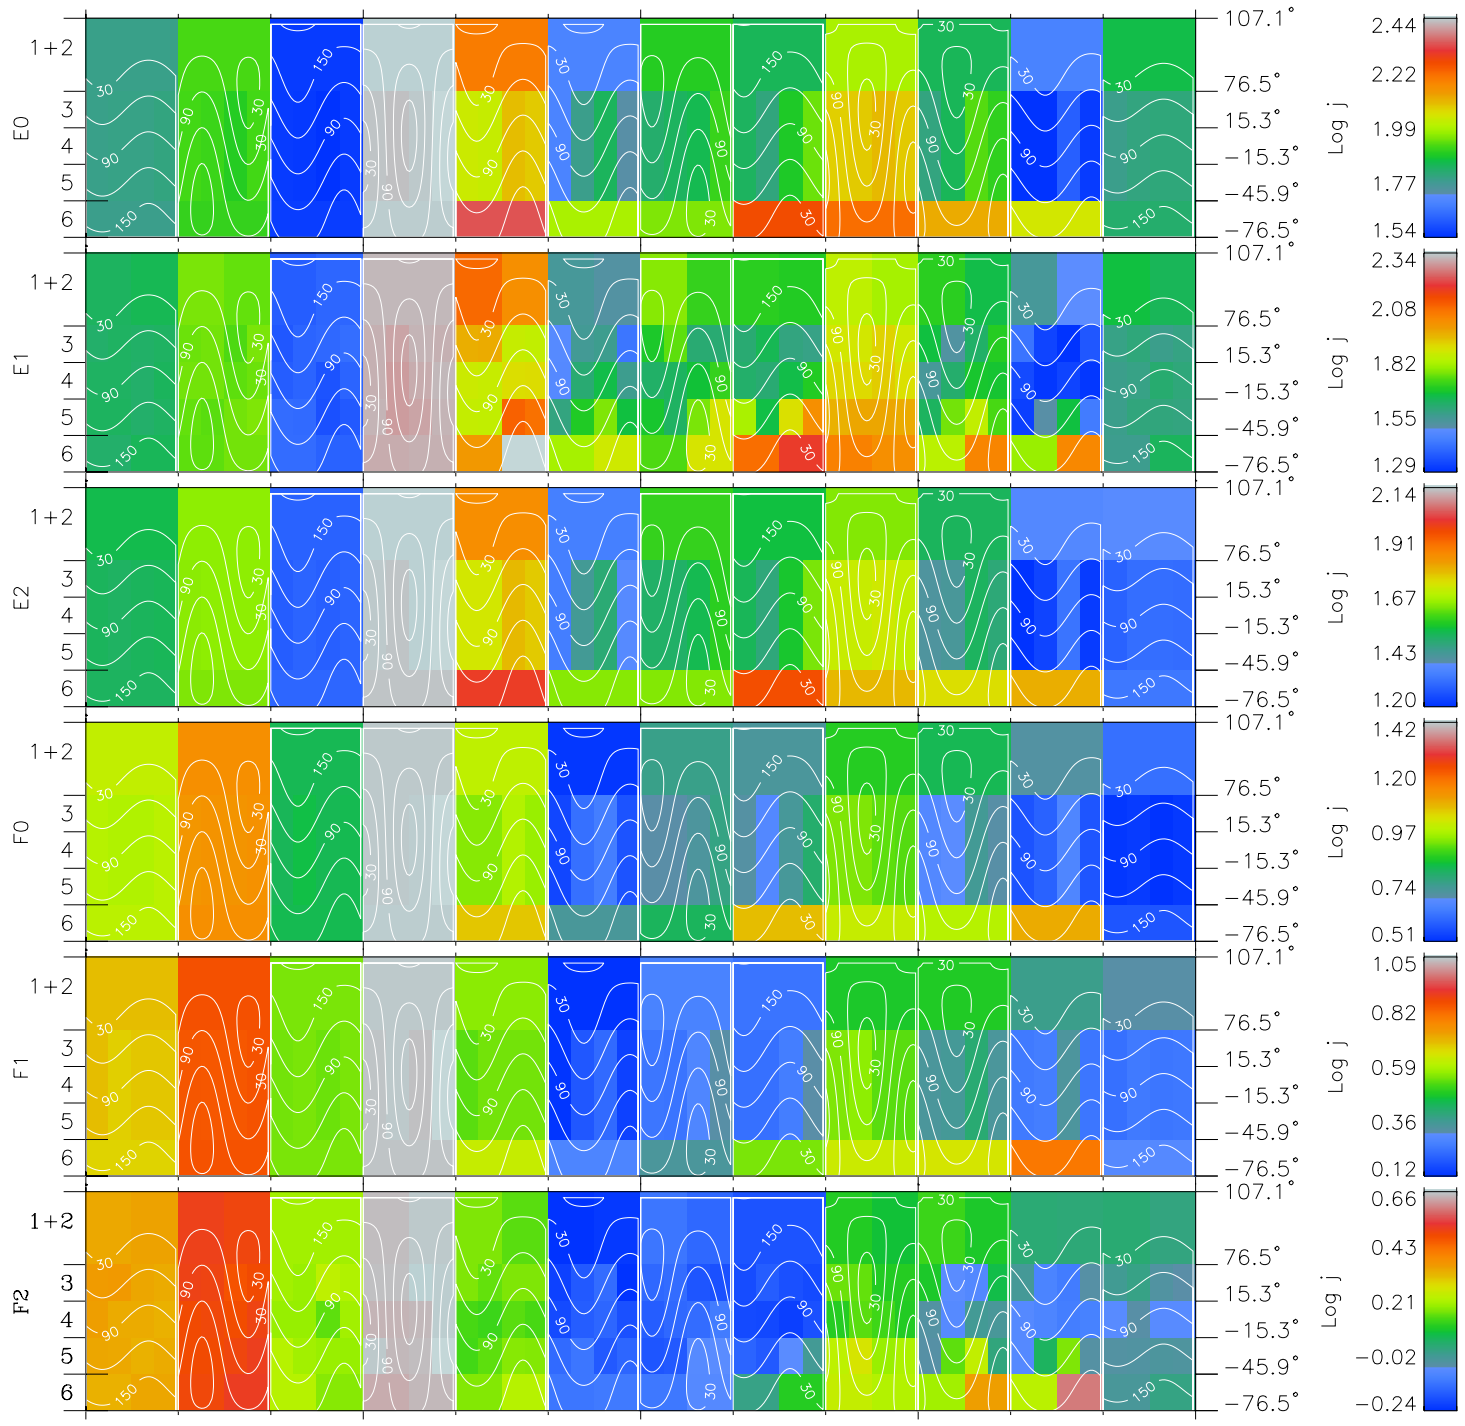

Galileo EPD Real Time All-Sky Anisotropies 96275

Software Version: RTSKY_FLUX V 1.20
 Data Production: 06-03-00
 Plot Production: Fri Sep 14 16:46:54 2001
 Color File: wondr3
 Geofactor File: 1.1

00:00:00 1996-275	275-06	275-12	275-18	00:00:00 1996-276	
+	+	+	+	+	
-81.49	-81.38	-81.26	-81.13	-80.99	X JSE(R _j)
-72.83	-73.36	-73.89	-74.40	-74.91	Y JSE(R _j)
0.49	0.52	0.55	0.57	0.60	Z JSE(R _j)

- ◇ = Jupiter look direction
- = Corotation look direction