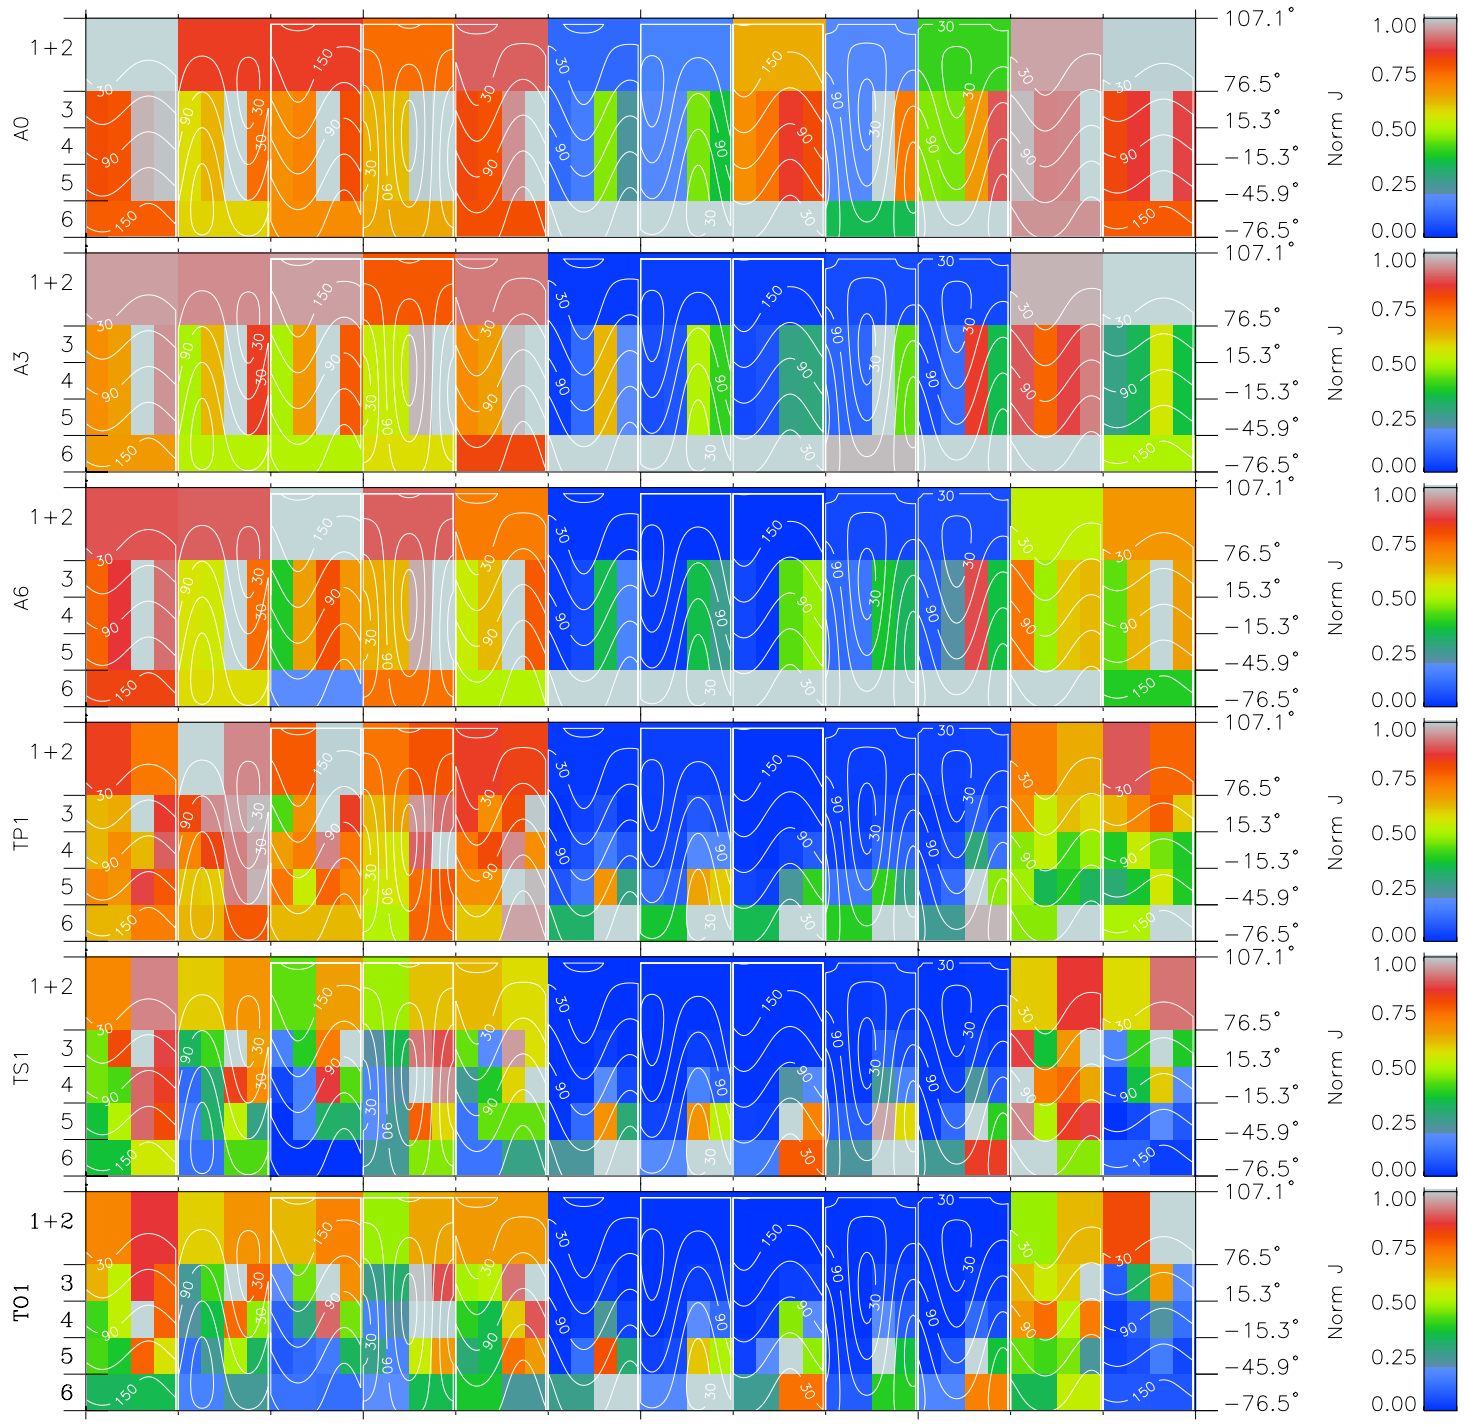

Galileo EPD Real Time All-Sky Anisotropies 96275

Software Version: RTSKY_NORM V 1.20
Data Production: 06-03-00
Plot Production: Fri Sep 14 16:47:01 2001
Color File: wondr3
Geofactor File: 1.1

00:00:00 1996-275	275-06	275-12	275-18	00:00:00 1996-276	
+	+	+	+	+	X JSE(R _j)
-81.49	-81.38	-81.26	-81.13	-80.99	Y JSE(R _j)
-72.83	-73.36	-73.89	-74.40	-74.91	Z JSE(R _j)
0.49	0.52	0.55	0.57	0.60	

- ◇ = Jupiter look direction
- = Corotation look direction