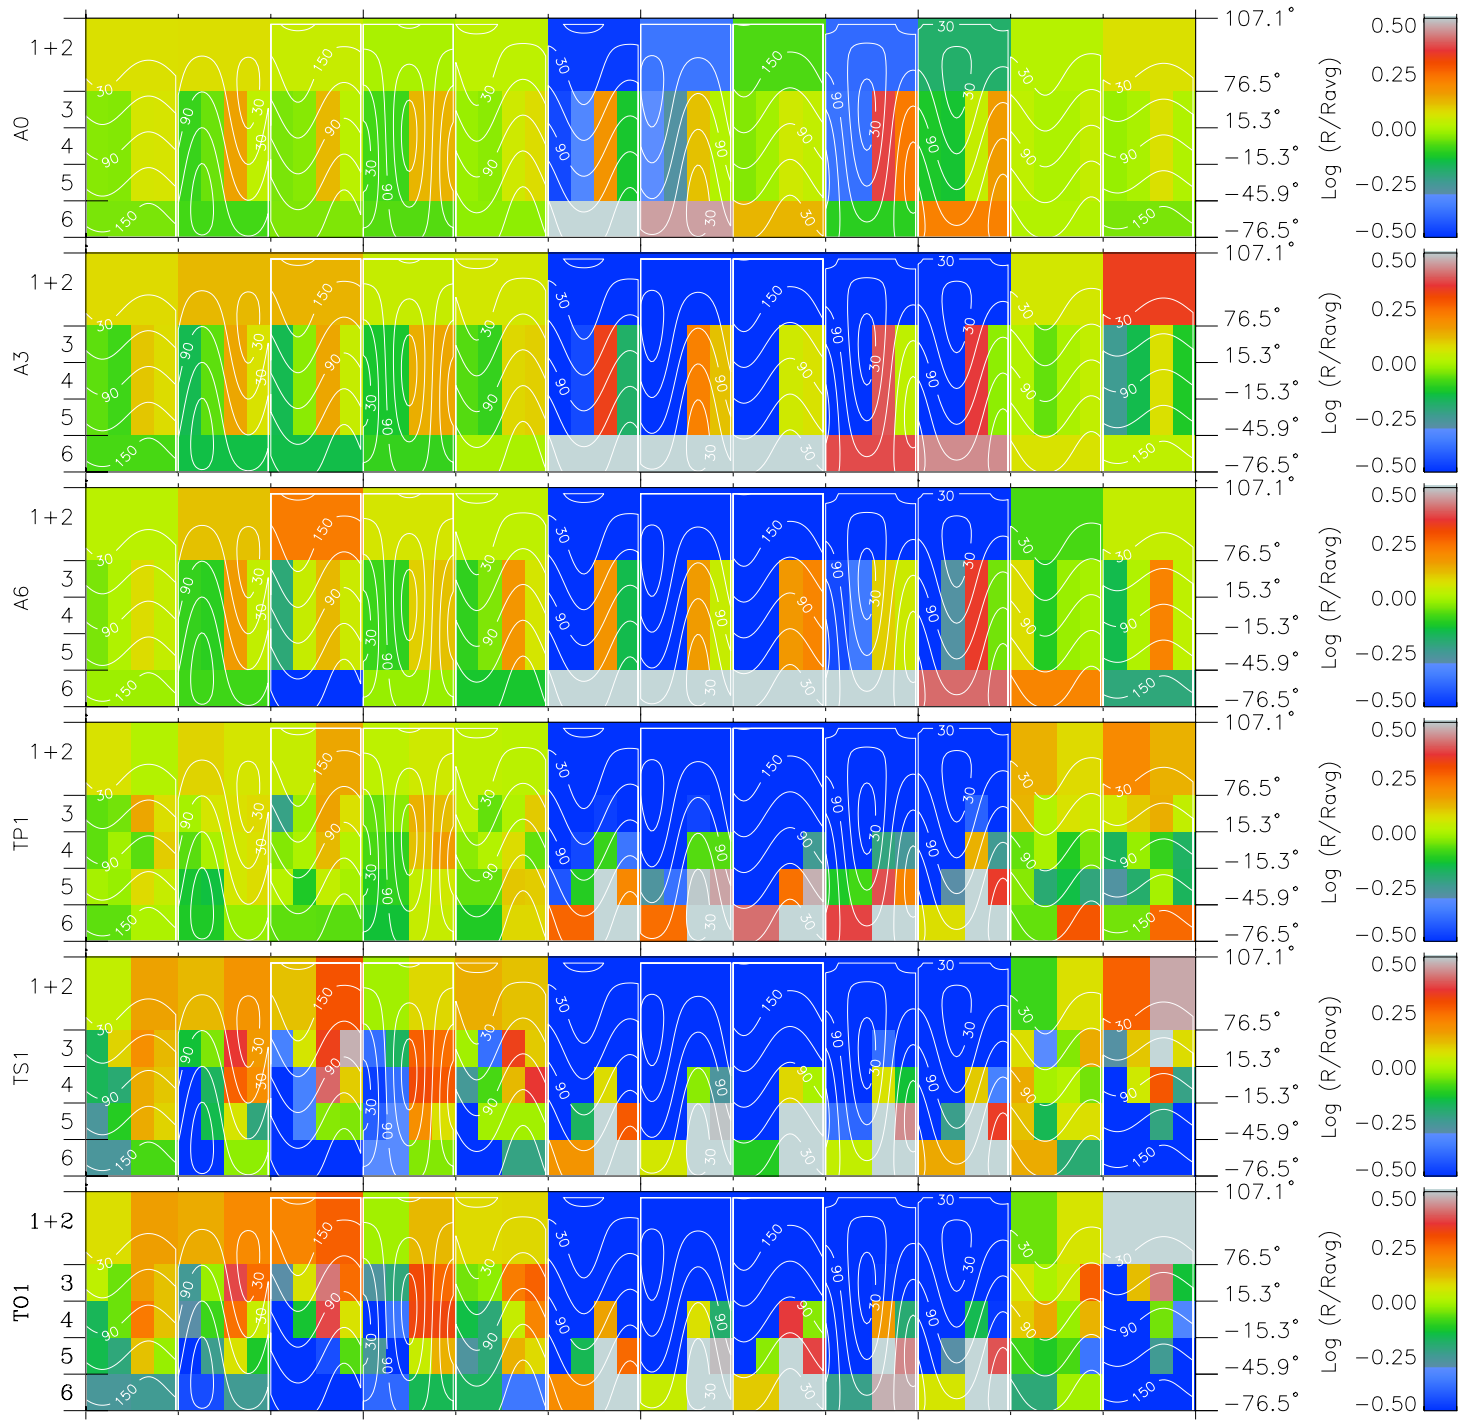

Galileo EPD Real Time All-Sky Anisotropies 96275

Software Version: RTSKY_MEAN V 1.20
 Data Production: 06-03-00
 Plot Production: Fri Sep 14 16:46:32 2001
 Color File: wondr3
 Geofactor File: 1.1

00:00:00 1996-275	275-06	275-12	275-18	00:00:00 1996-276	
+	+	+	+	+	X JSE(R _j)
-81.49	-81.38	-81.26	-81.13	-80.99	Y JSE(R _j)
-72.83	-73.36	-73.89	-74.40	-74.91	Z JSE(R _j)
0.49	0.52	0.55	0.57	0.60	

◇ = Jupiter look direction
 □ = Corotation look direction