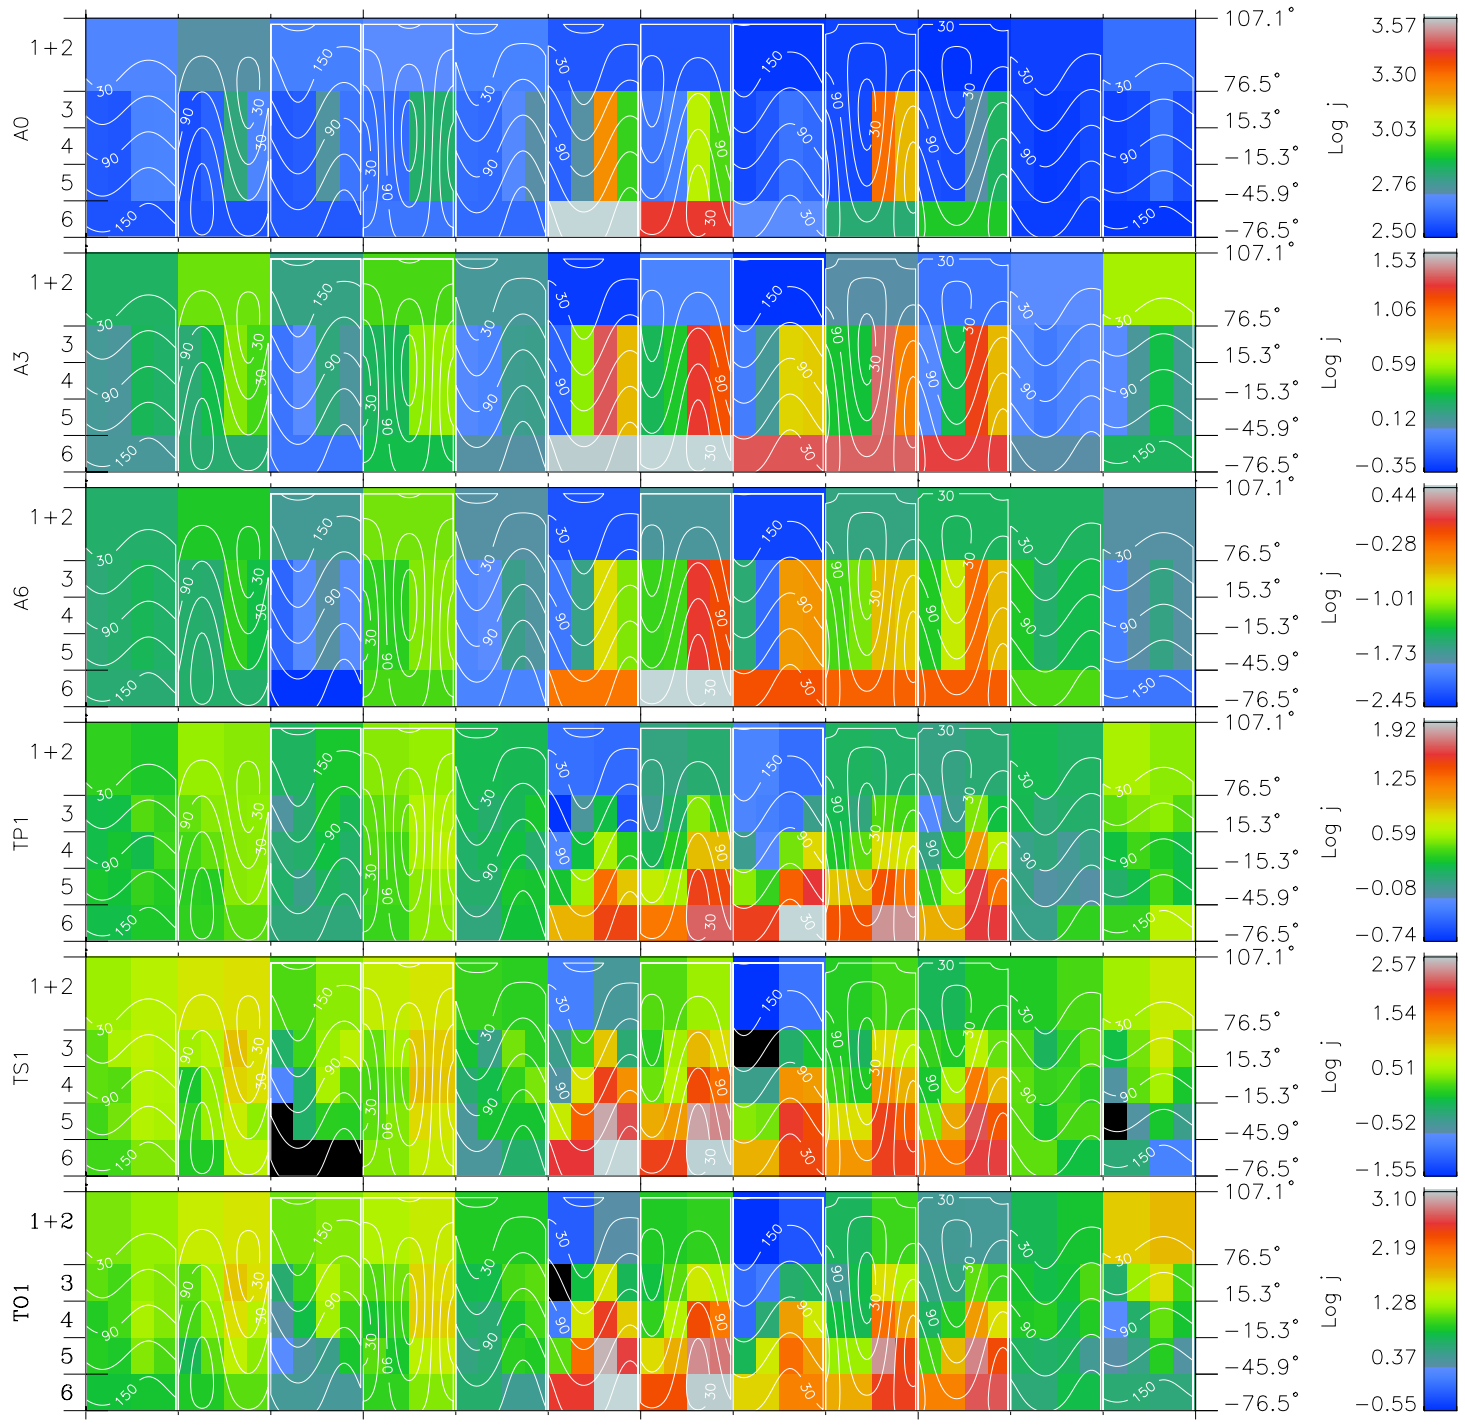

Galileo EPD Real Time All-Sky Anisotropies 96275

Software Version: RTSKY_FLUX V 1.20
 Data Production: 06-03-00
 Plot Production: Fri Sep 14 16:46:47 2001
 Color File: wondr3
 Geofactor File: 1.1

00:00:00 1996-275	275-06	275-12	275-18	00:00:00 1996-276	
+	+	+	+	+	
-81.49	-81.38	-81.26	-81.13	-80.99	X JSE(R _j)
-72.83	-73.36	-73.89	-74.40	-74.91	Y JSE(R _j)
0.49	0.52	0.55	0.57	0.60	Z JSE(R _j)

- ◇ = Jupiter look direction
- = Corotation look direction