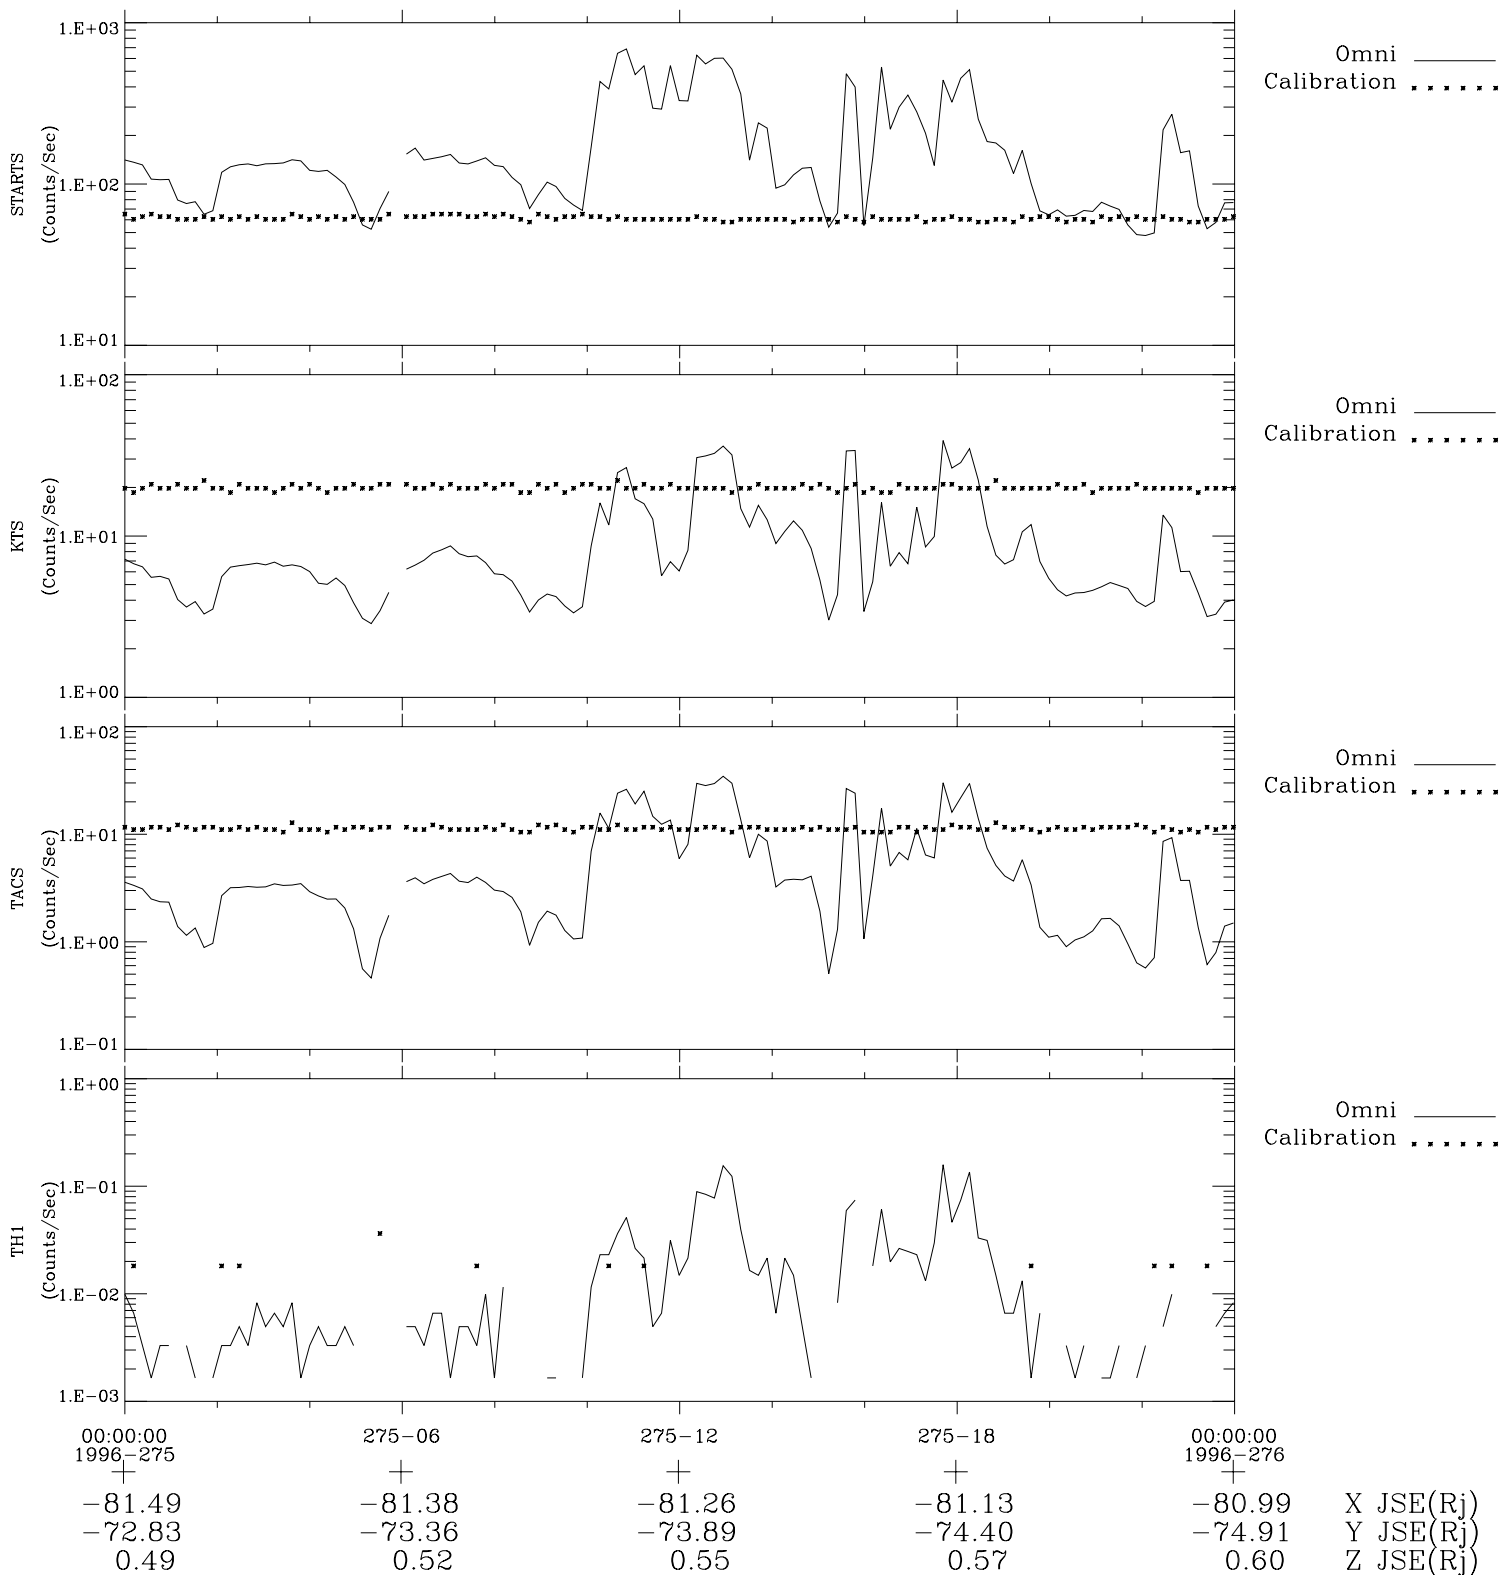

Galileo EPD Real-Time Omni 96275

Software Version: RTLINE_OMNI V 1.20
Data Production: 06-03-00
Plot Production: Fri Sep 14 16:48:22 2001

- ◇ = Jupiter look direction
- = Corotation look direction