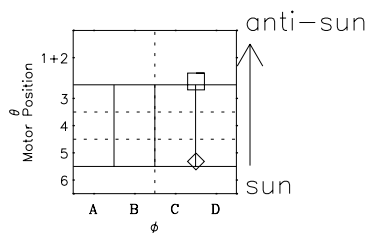

Galileo EPD Real-Time Omni 96275

Software Version: RTLINE_OMNI V 1.20
Data Production: 06-03-00
Plot Production: Fri Sep 14 16:48:22 2001

- ◇ = Jupiter look direction
- = Corotation look direction