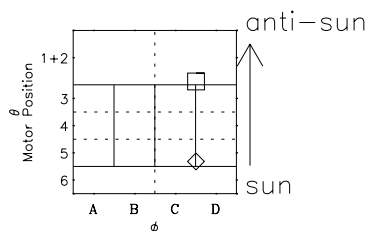

# Galileo EPD Real-Time Omni 96275

Software Version: RTLINE\_OMNI V 1.20  
Data Production: 06-03-00  
Plot Production: Fri Sep 14 16:48:22 2001

◇ = Jupiter look direction  
□ = Corotation look direction