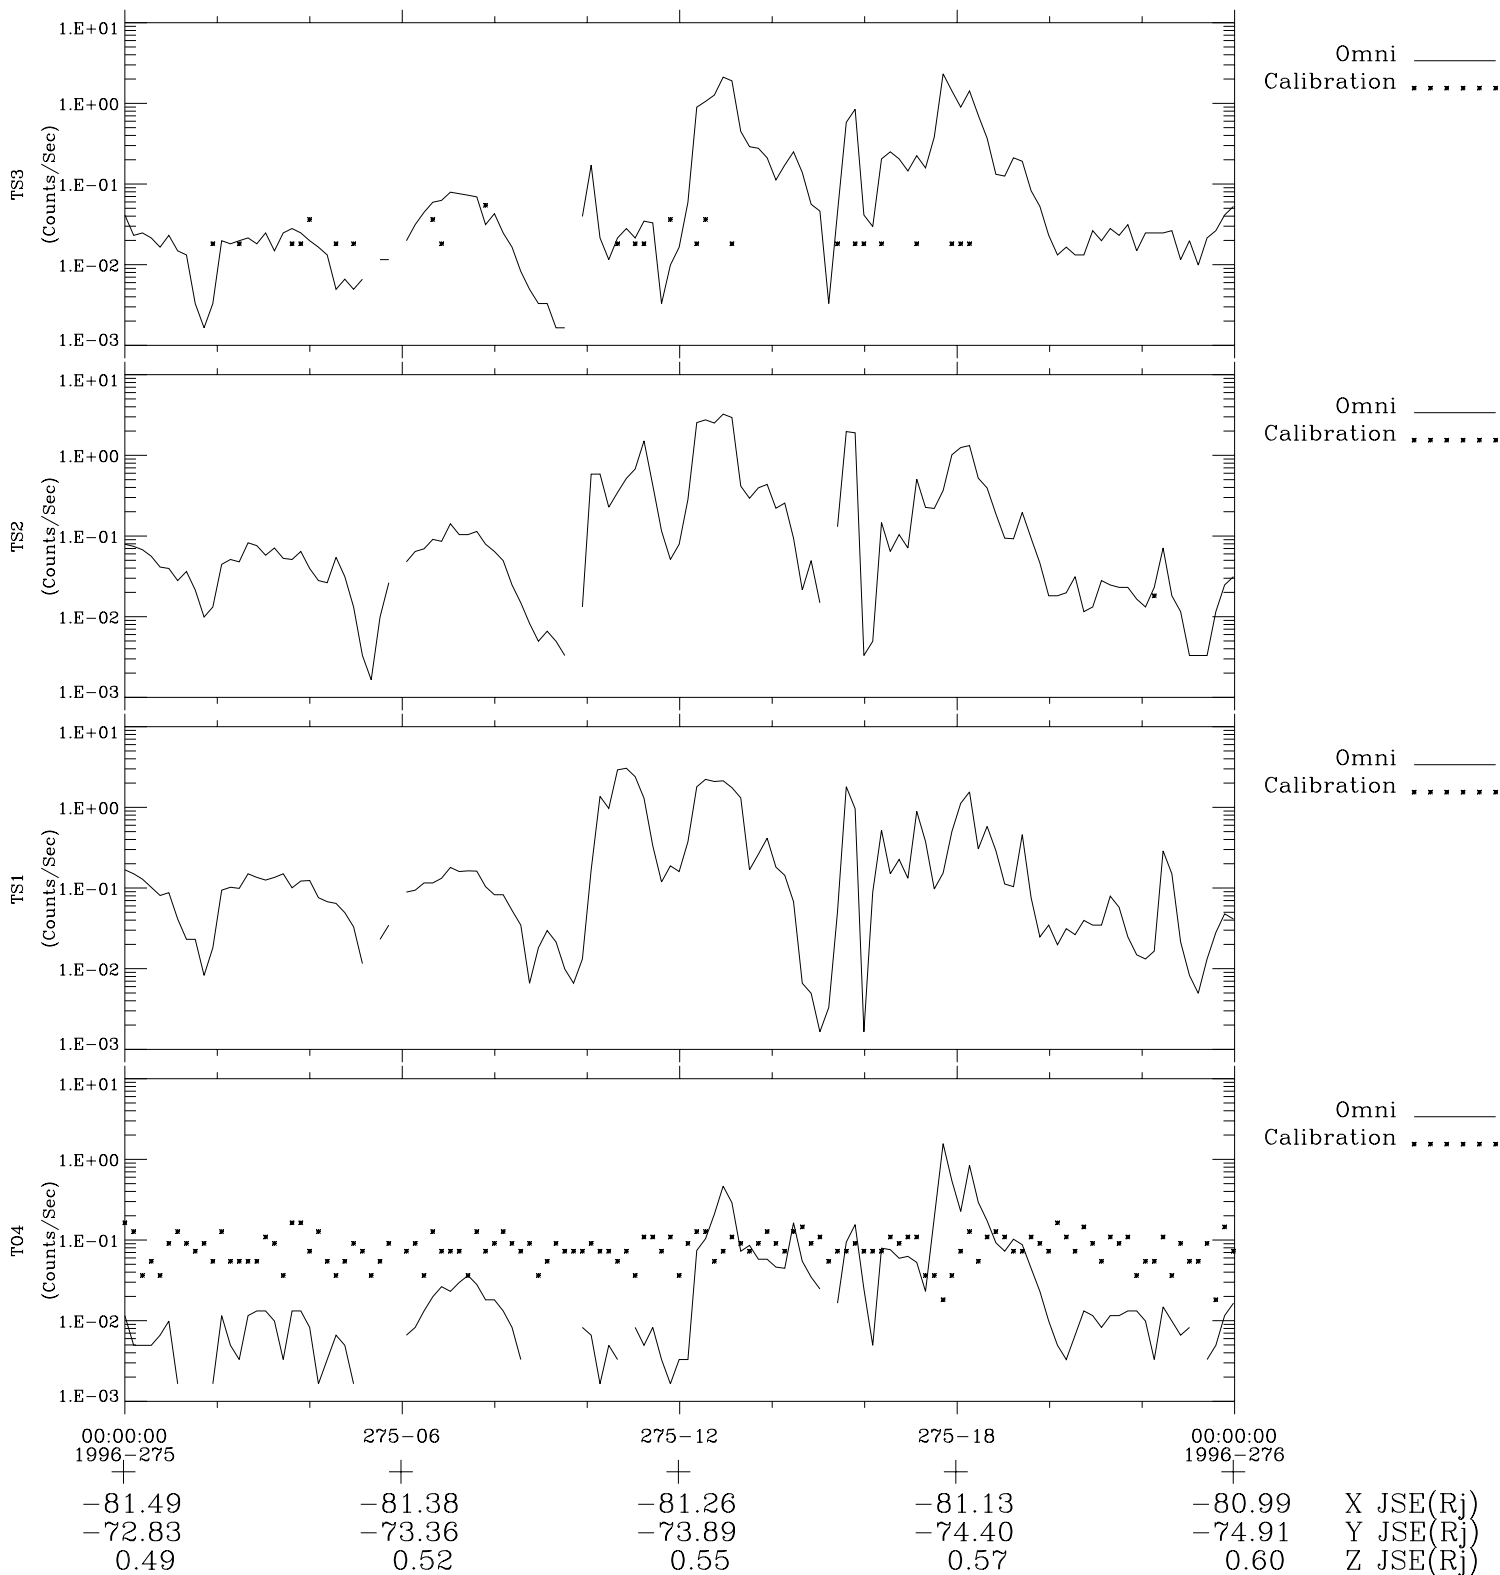

# Galileo EPD Real-Time Omni 96275

Software Version: RTLINE\_OMNI V 1.20  
Data Production: 06-03-00  
Plot Production: Fri Sep 14 16:48:22 2001

◇ = Jupiter look direction  
□ = Corotation look direction