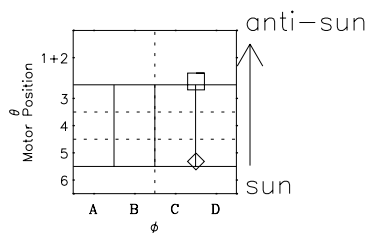

# Galileo EPD Real-Time Omni 96275

Software Version: RTLINE\_OMNI V 1.20  
Data Production: 06-03-00  
Plot Production: Fri Sep 14 16:48:21 2001

- ◇ = Jupiter look direction
- = Corotation look direction