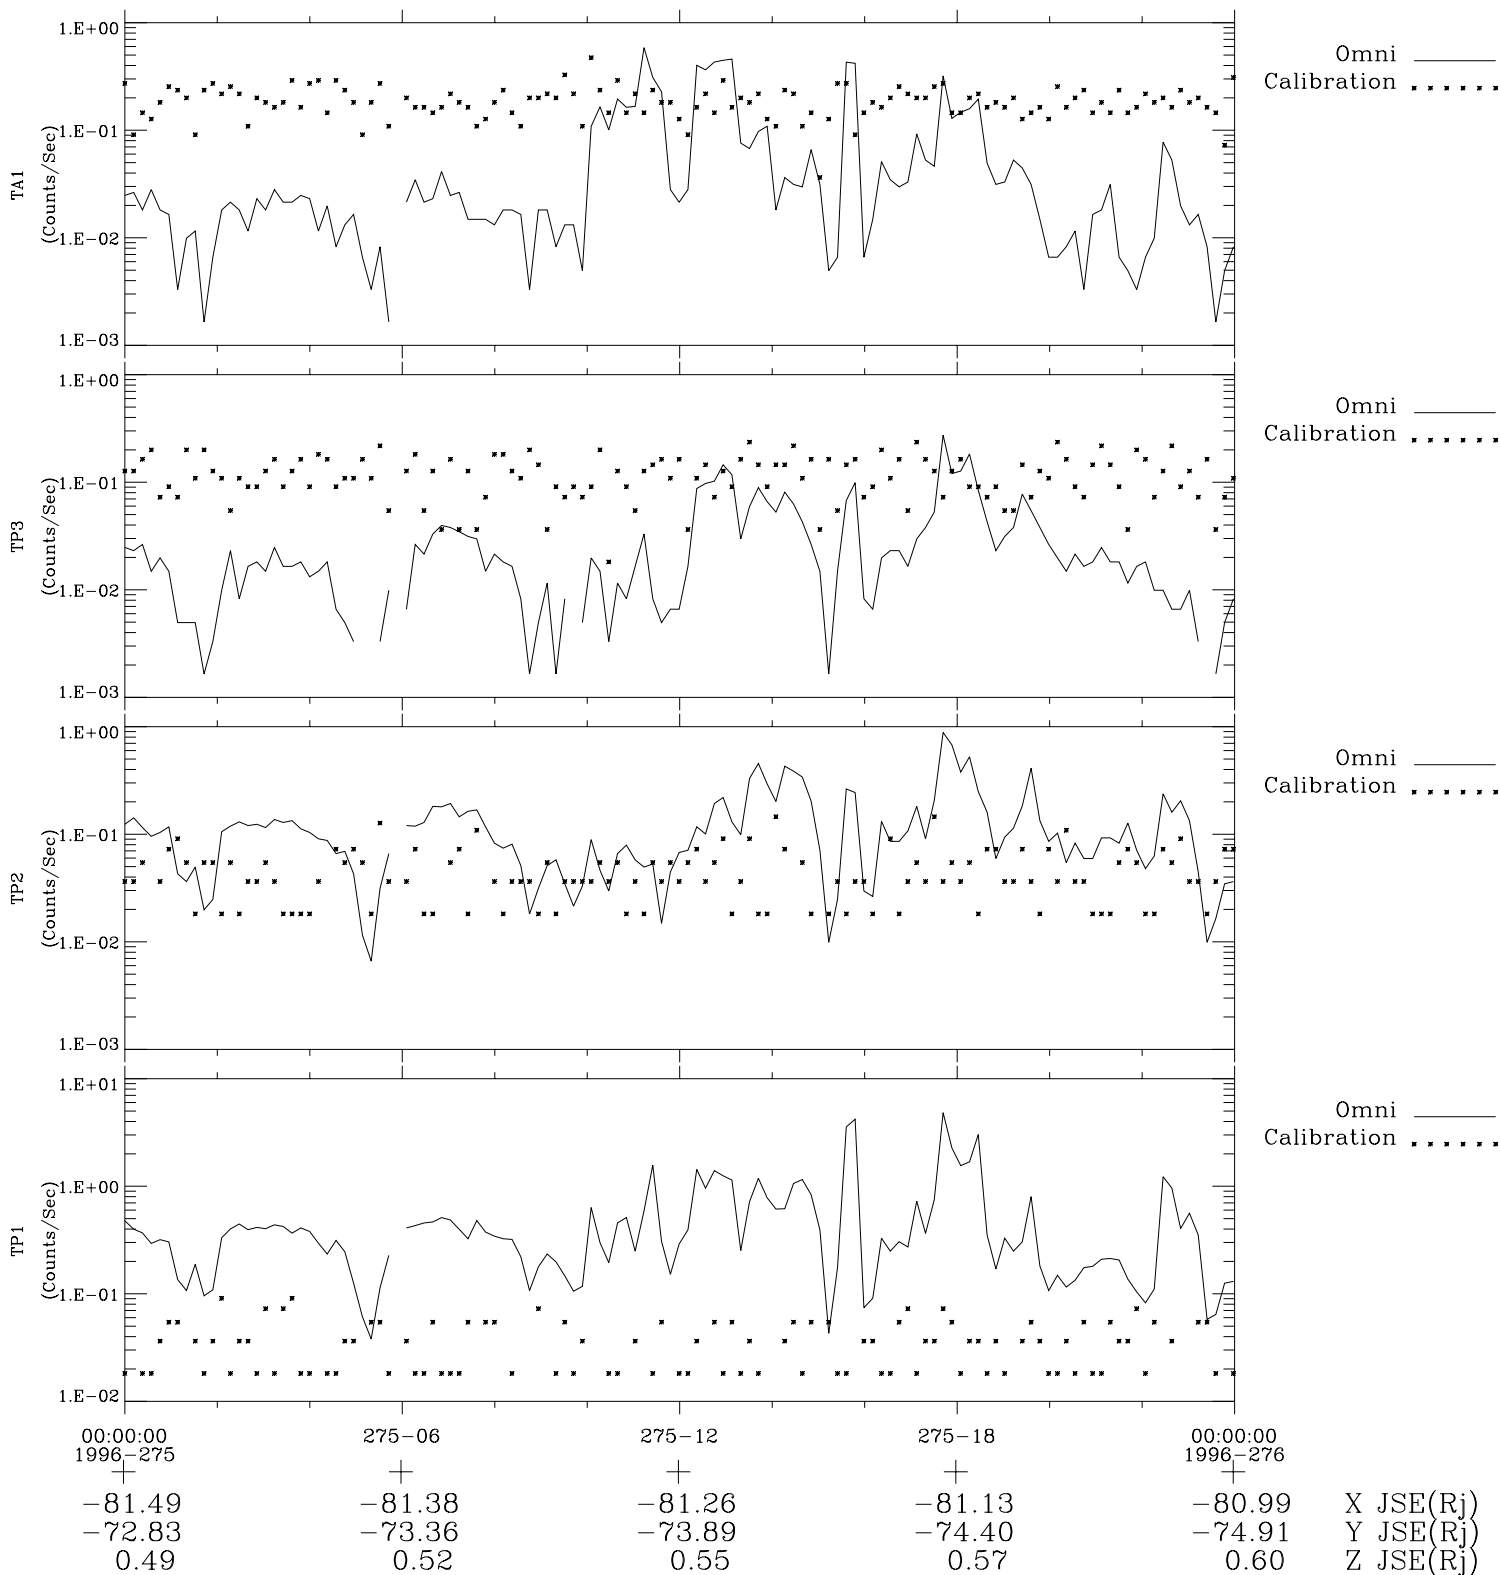

Galileo EPD Real-Time Omni 96275

Software Version: RTLINE_OMNI V 1.20
Data Production: 06-03-00
Plot Production: Fri Sep 14 16:48:21 2001

◇ = Jupiter look direction
□ = Corotation look direction