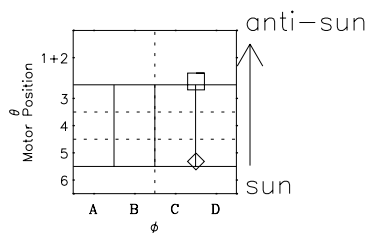

Galileo EPD Real-Time Omni 96275

Software Version: RTLINE_OMNI V 1.20
Data Production: 06-03-00
Plot Production: Fri Sep 14 16:48:21 2001

◇ = Jupiter look direction
□ = Corotation look direction