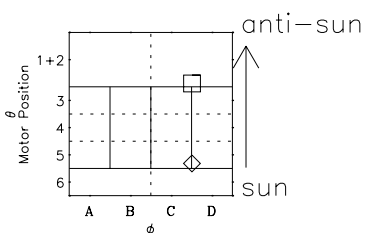

Galileo EPD Real-Time Six-Sector 96275

Software Version: RTLINE_R6 V 1.20
Data Production: 06-03-00
Plot Production: Fri Sep 14 16:48:30 2001

◇ = Jupiter look direction
□ = Corotation look direction