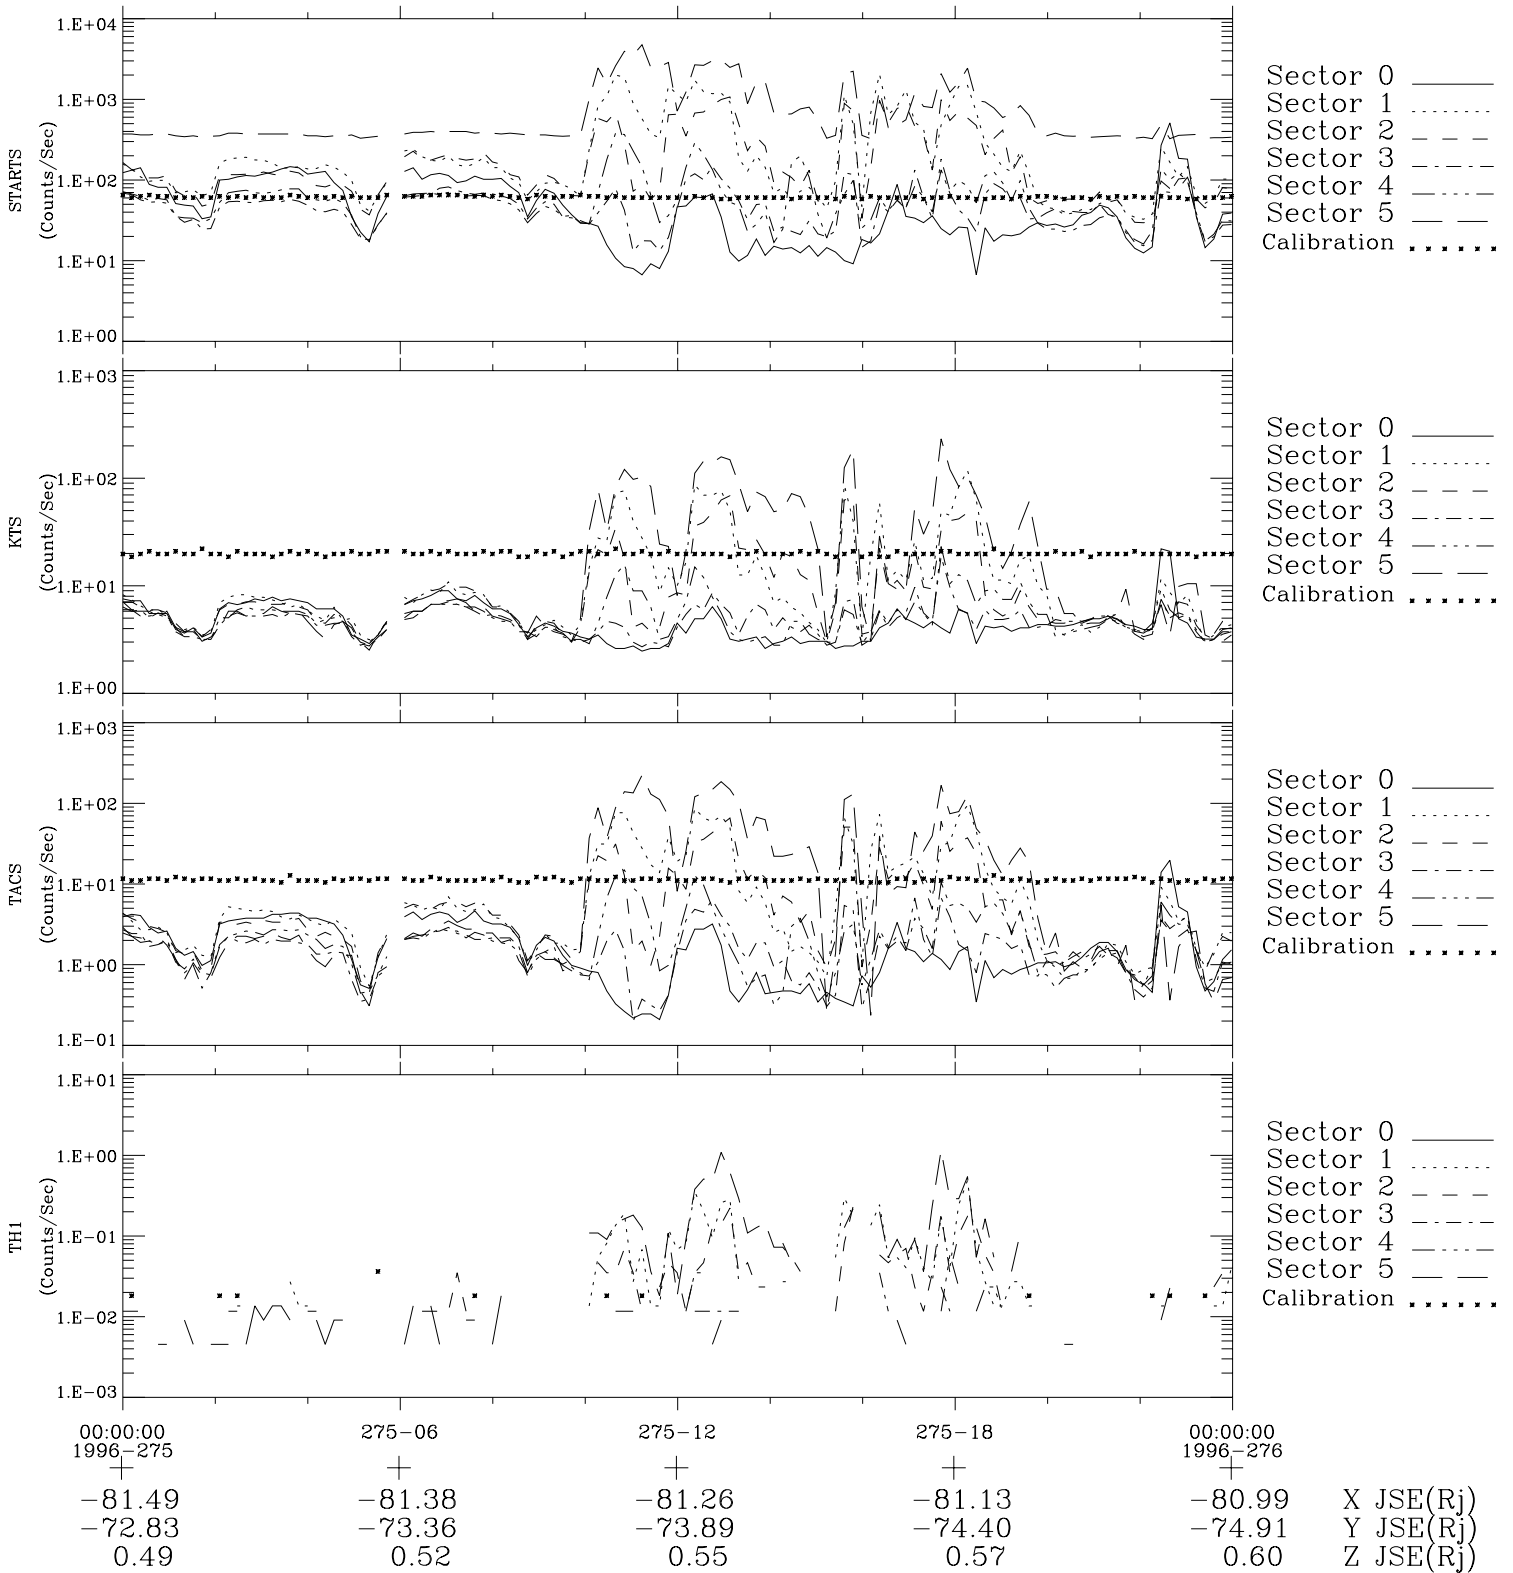

Galileo EPD Real-Time Six-Sector 96275

Software Version: RTLINE_R6 V 1.20
Data Production: 06-03-00
Plot Production: Fri Sep 14 16:48:30 2001

◇ = Jupiter look direction
□ = Corotation look direction