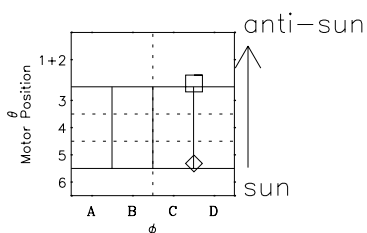

Galileo EPD Real-Time Six-Sector 96275

Software Version: RTLINE_R6 V 1.20
Data Production: 06-03-00
Plot Production: Fri Sep 14 16:48:29 2001

◇ = Jupiter look direction
□ = Corotation look direction