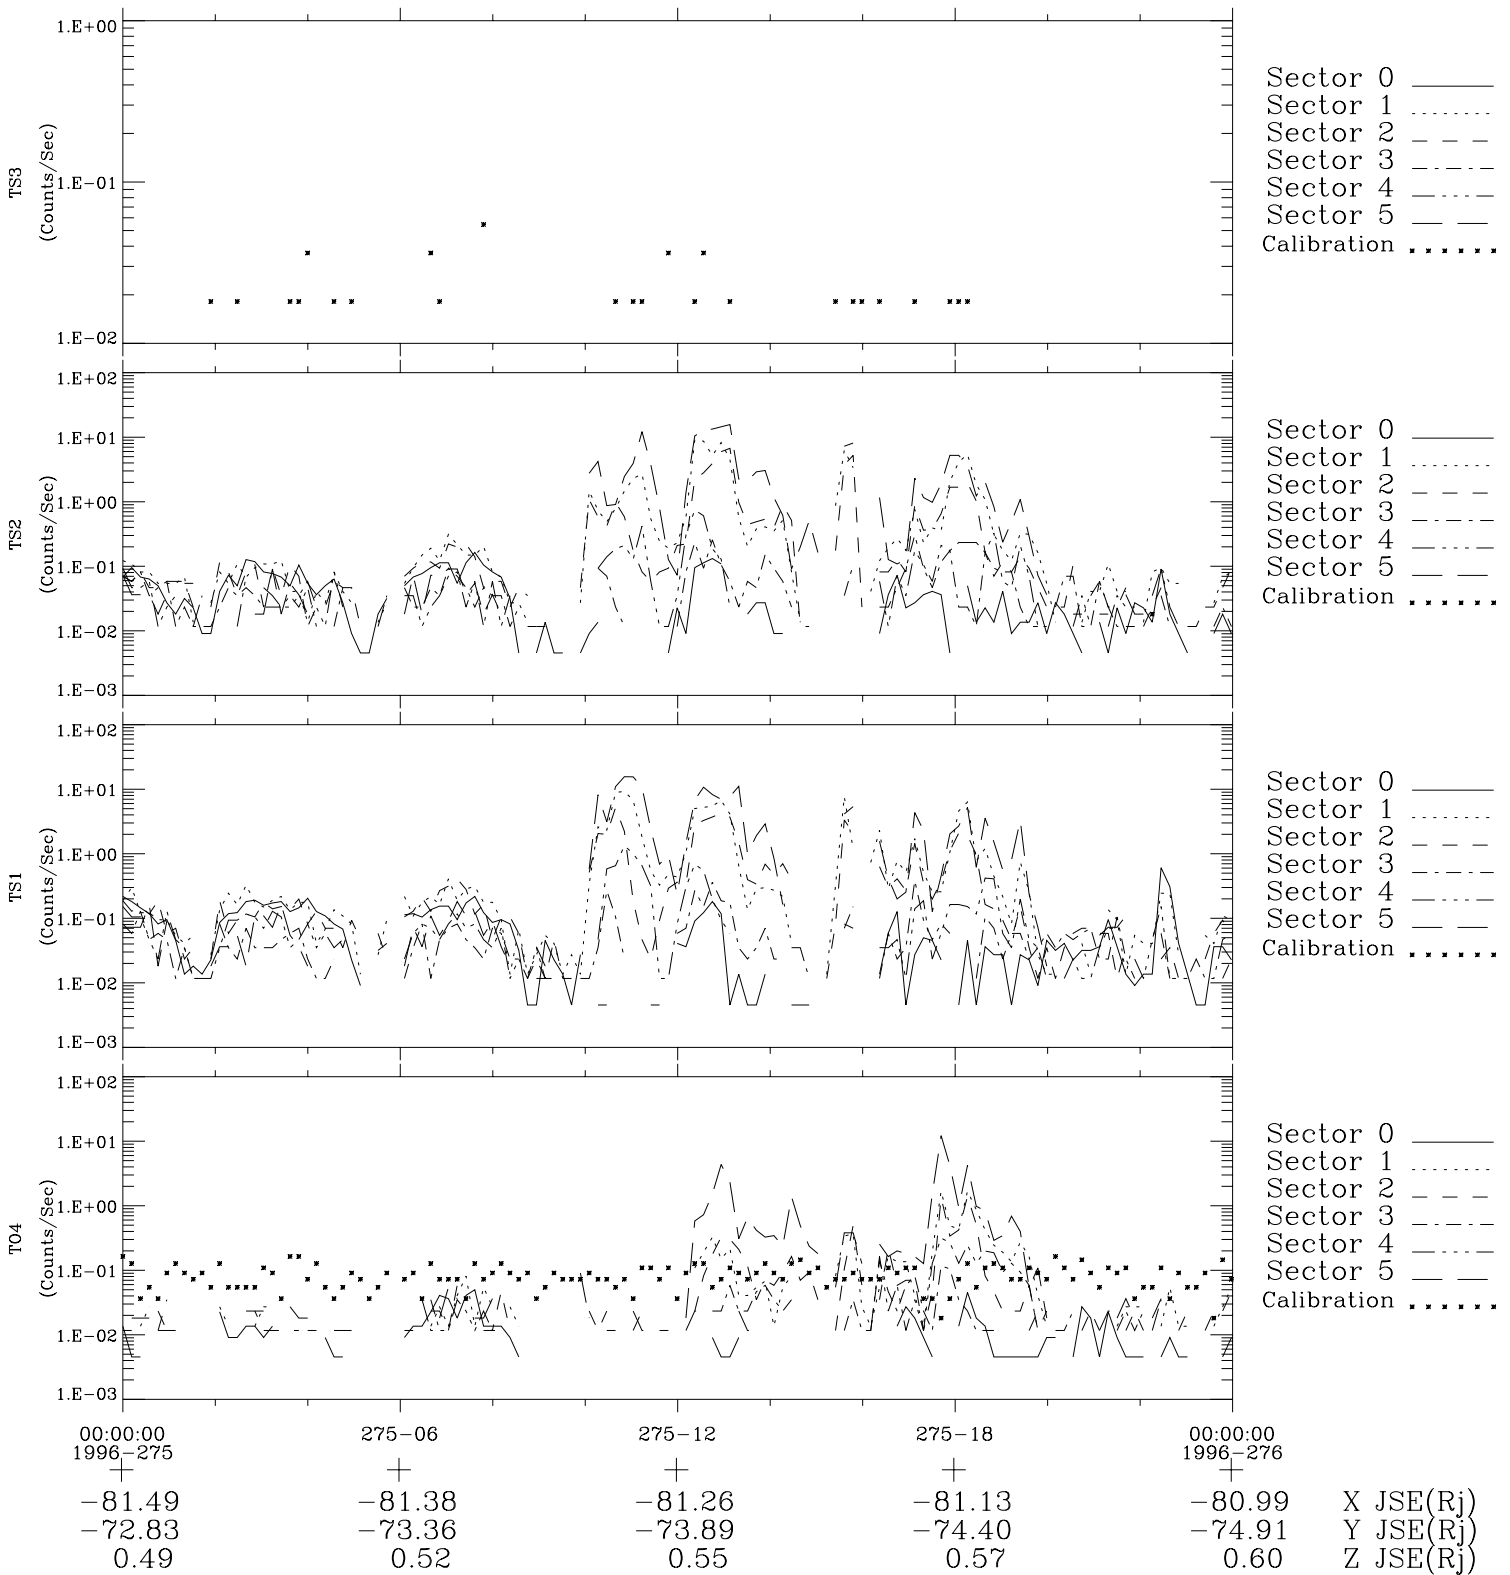

Galileo EPD Real-Time Six-Sector 96275

Software Version: RTLINE_R6 V 1.20
Data Production: 06-03-00
Plot Production: Fri Sep 14 16:48:29 2001

◇ = Jupiter look direction
□ = Corotation look direction