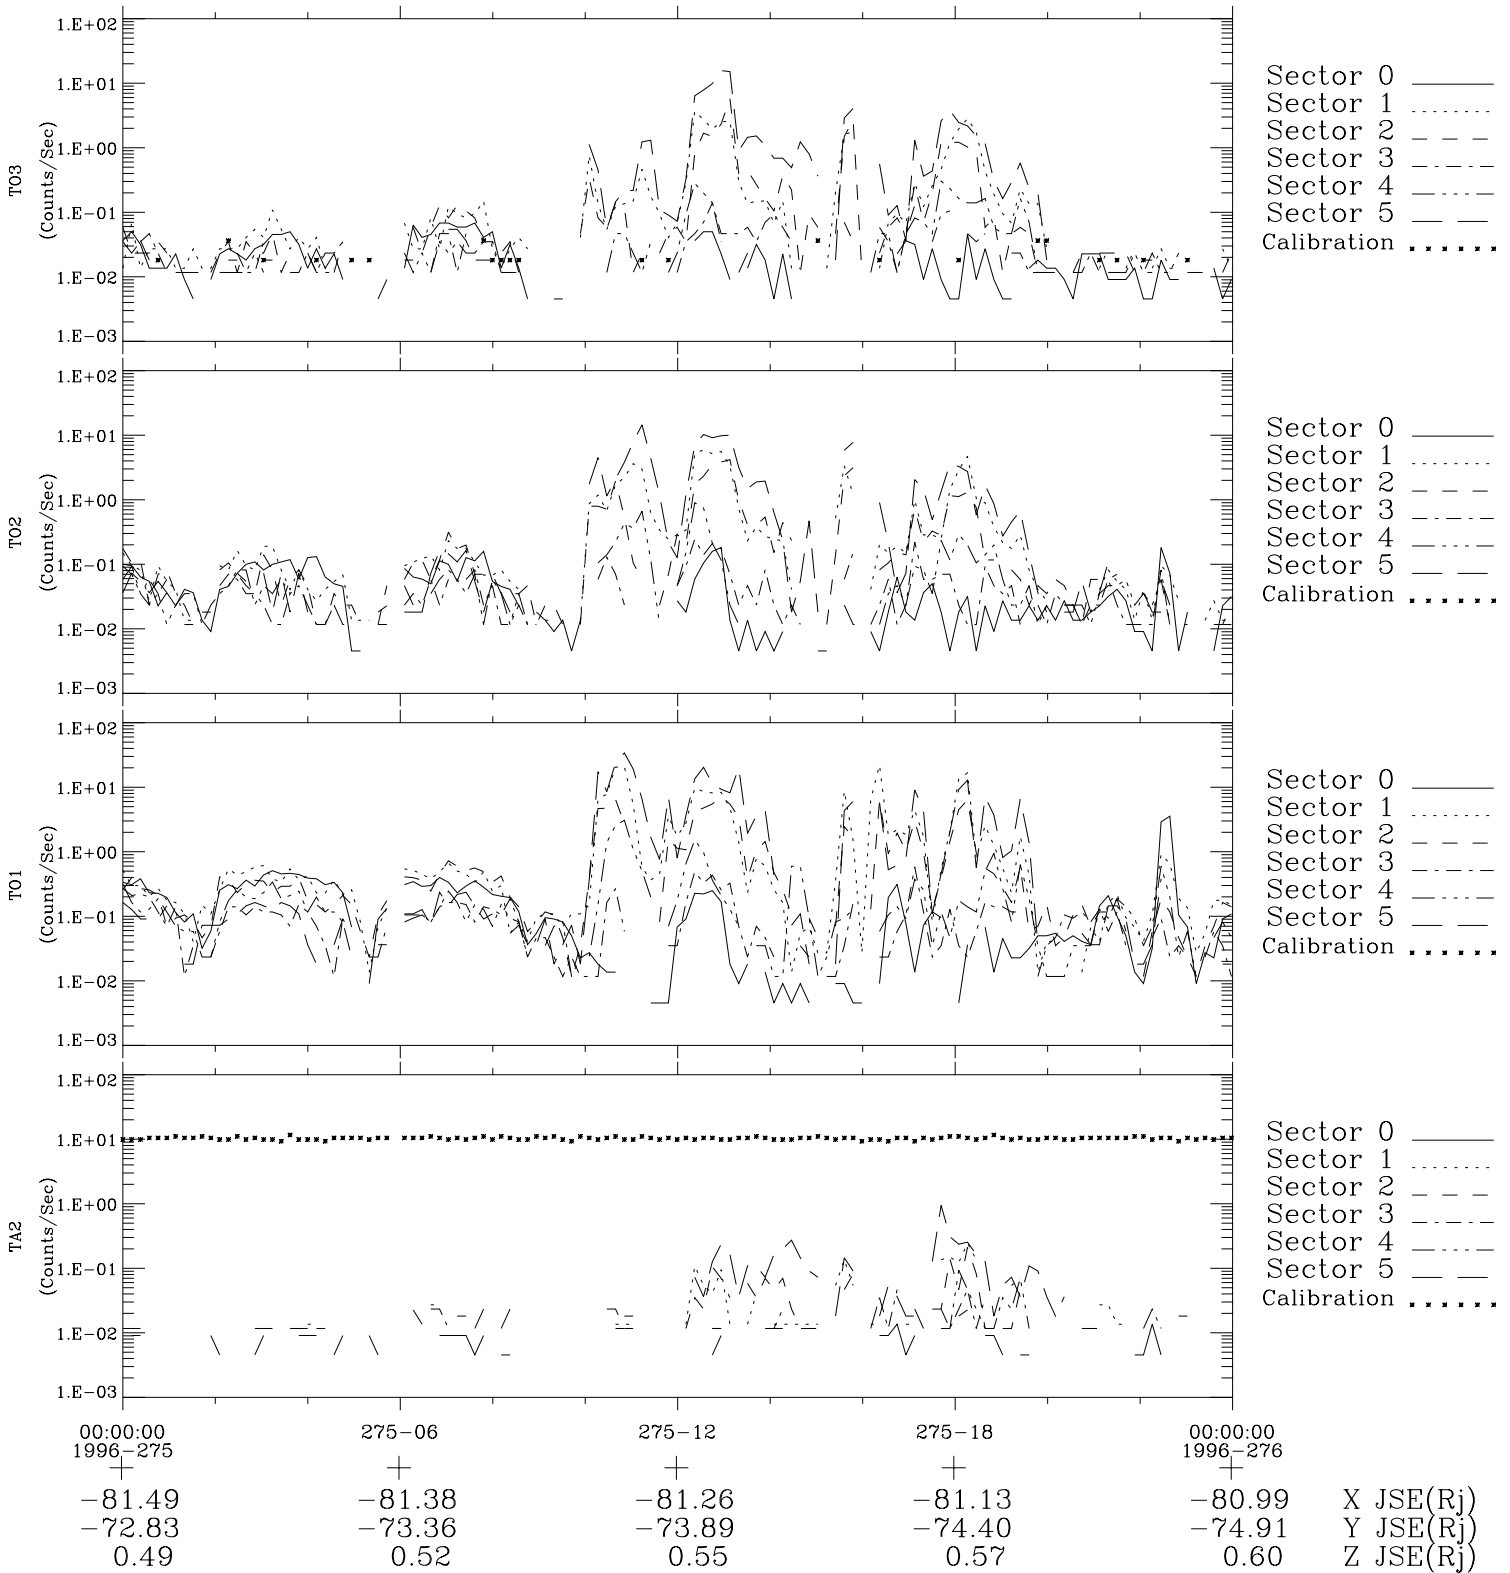

Galileo EPD Real-Time Six-Sector 96275

Software Version: RTLINE_R6 V 1.20
Data Production: 06-03-00
Plot Production: Fri Sep 14 16:48:29 2001

◇ = Jupiter look direction
□ = Corotation look direction