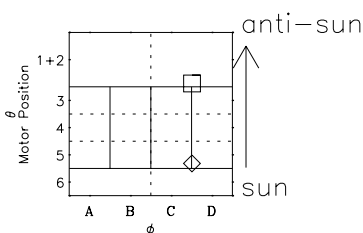

Galileo EPD Real-Time Six-Sector 96275

Software Version: RTLINE_R6 V 1.20
Data Production: 06-03-00
Plot Production: Fri Sep 14 16:48:29 2001

◇ = Jupiter look direction
□ = Corotation look direction