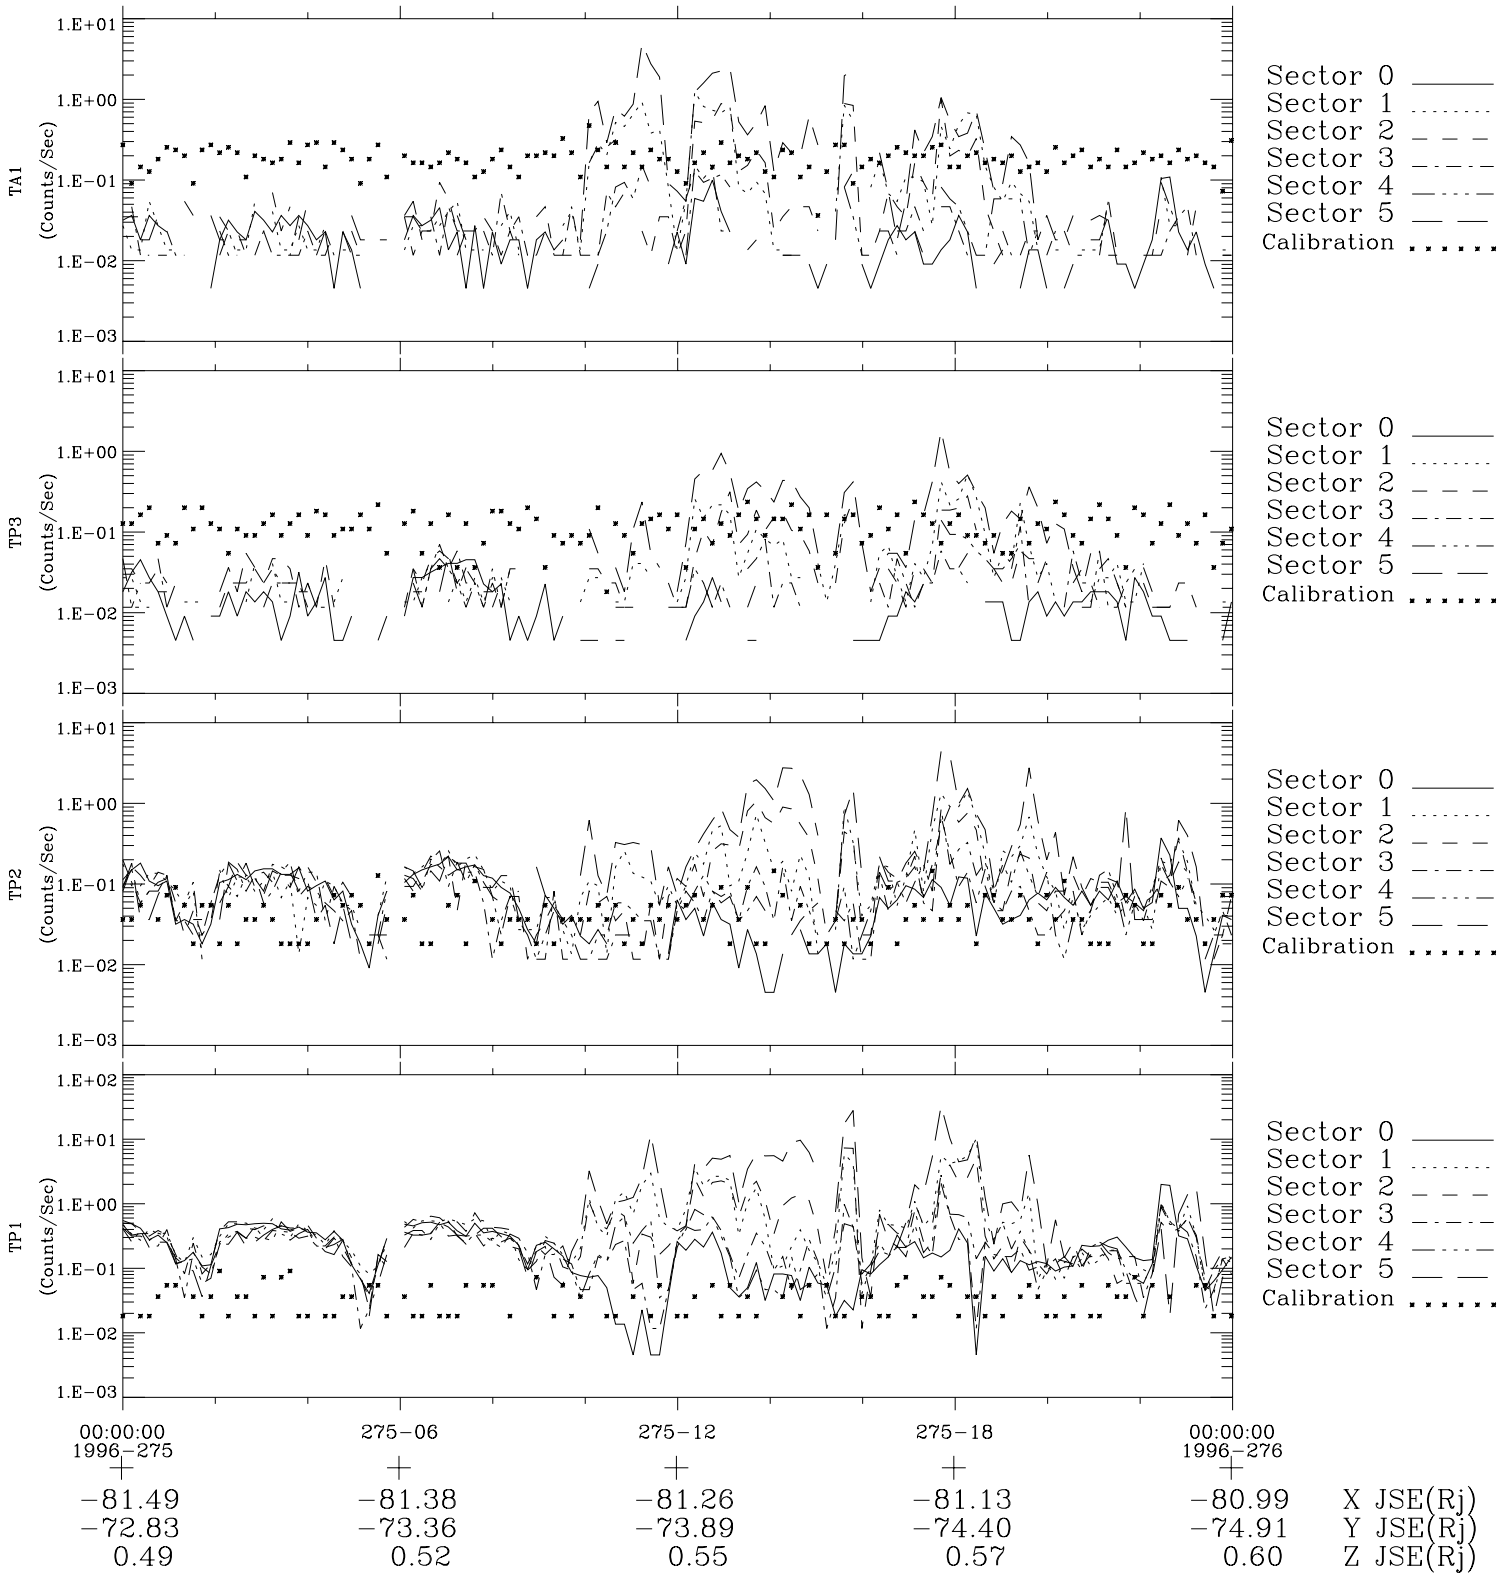

Galileo EPD Real-Time Six-Sector 96275

Software Version: RTLINE_R6 V 1.20
Data Production: 06-03-00
Plot Production: Fri Sep 14 16:48:28 2001

◇ = Jupiter look direction
□ = Corotation look direction