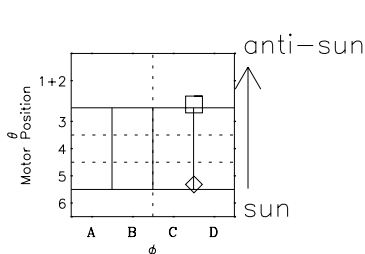

Galileo EPD Real-Time Six-Sector 96275

Software Version: RTLINE_R6 V 1.20
Data Production: 06-03-00
Plot Production: Fri Sep 14 16:48:28 2001

◇ = Jupiter look direction
□ = Corotation look direction