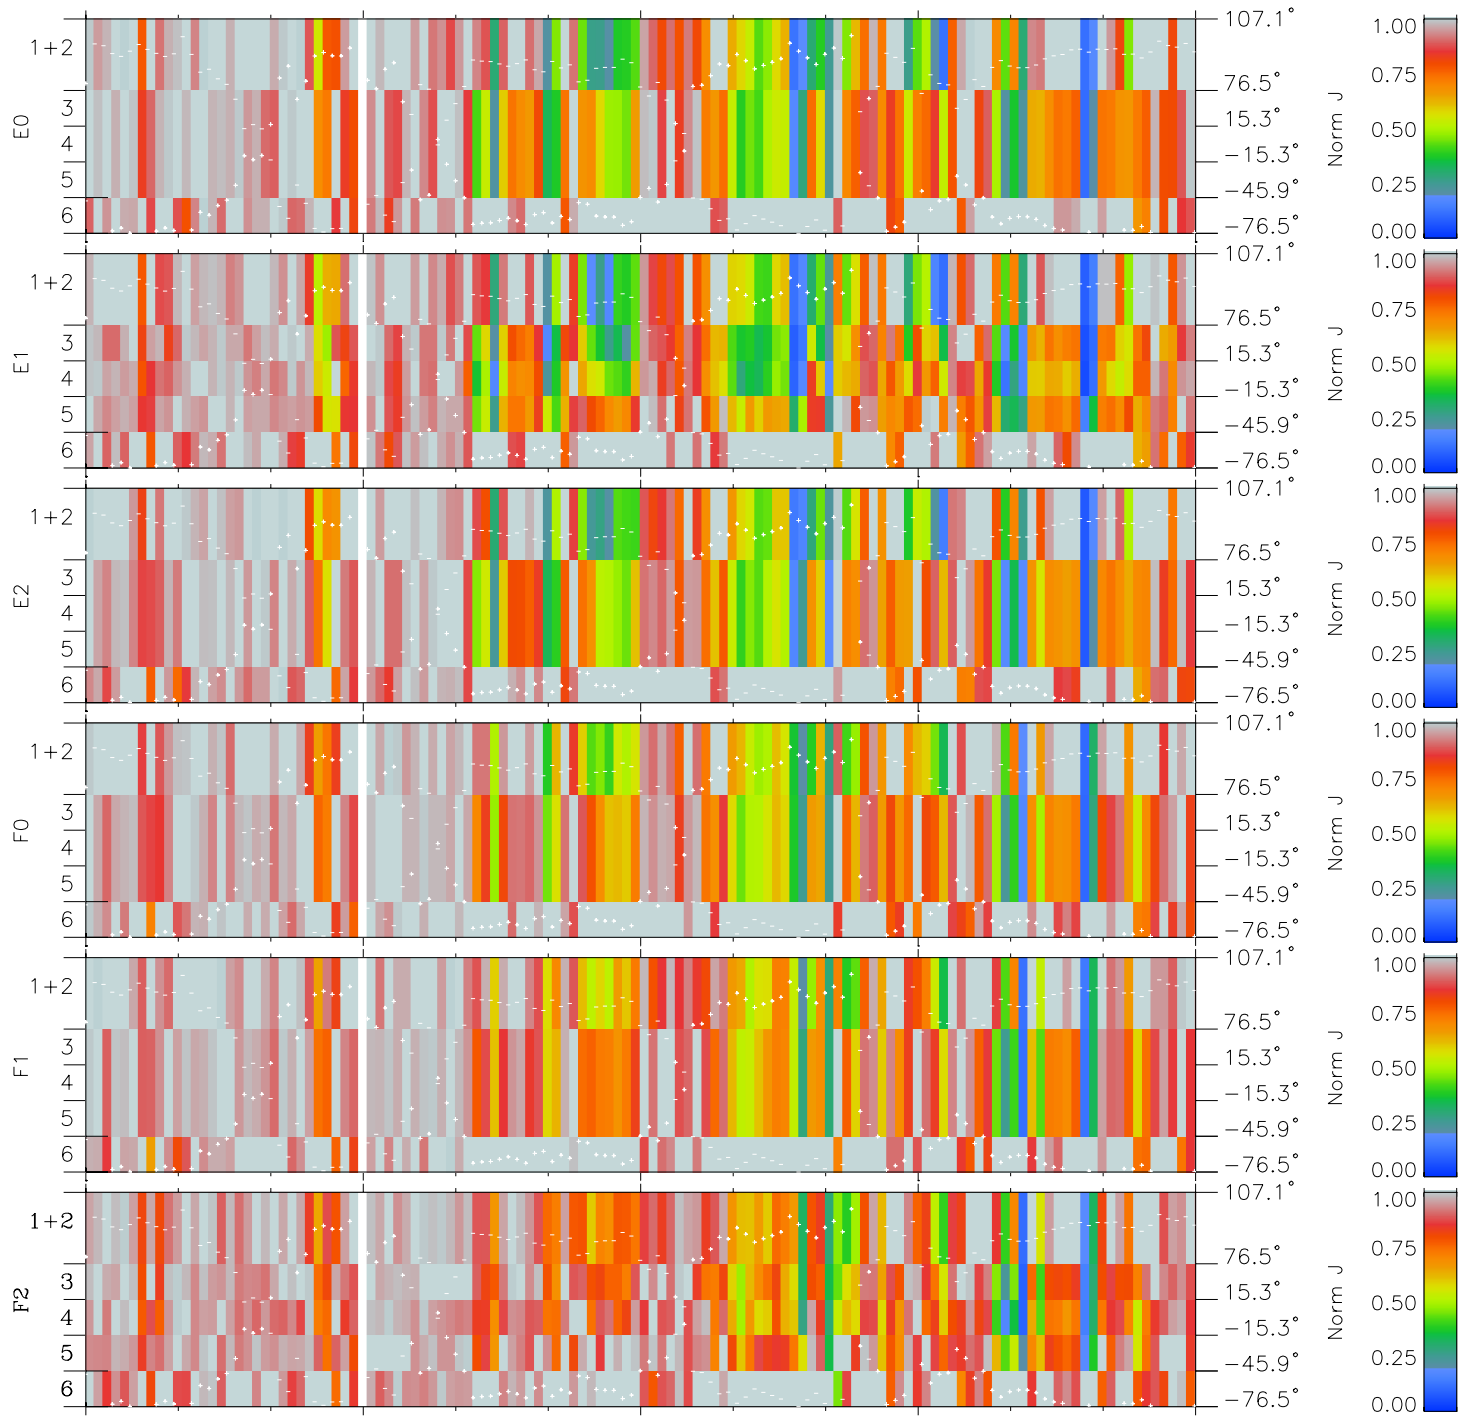

Galileo EPD Real Elevation Anisotropies 96275

Software Version: RTELEV_NORM V 1.20
 Data Production: 06-03-00
 Plot Production: Fri Sep 14 16:47:42 2001
 Color File: wondr3
 Geofactor File: 1.1

| 00:00:00 1996-275 | 275-06 | 275-12 | 275-18 | 00:00:00 1996-276 | |
|----------------------|--------|--------|--------|----------------------|------------------------|
| + | + | + | + | + | |
| -81.49 | -81.38 | -81.26 | -81.13 | -80.99 | X JSE(R _j) |
| -72.83 | -73.36 | -73.89 | -74.40 | -74.91 | Y JSE(R _j) |
| 0.49 | 0.52 | 0.55 | 0.57 | 0.60 | Z JSE(R _j) |

- ◇ = Jupiter look direction
- = Corotation look direction