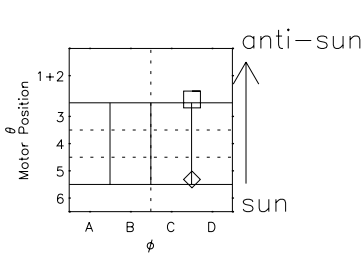

Galileo EPD Real Elevation Anisotropies 96275

Software Version: RTELEV_NORM V 1.20
 Data Production: 06-03-00
 Plot Production: Fri Sep 14 16:47:42 2001
 Color File: wondr3
 Geofactor File: 1.1

| 00:00:00 1996-275 | 275-06 | 275-12 | 275-18 | 00:00:00 1996-276 | |
|----------------------|--------|--------|--------|----------------------|------------------------|
| + | + | + | + | + | |
| -81.49 | -81.38 | -81.26 | -81.13 | -80.99 | X JSE(R _j) |
| -72.83 | -73.36 | -73.89 | -74.40 | -74.91 | Y JSE(R _j) |
| 0.49 | 0.52 | 0.55 | 0.57 | 0.60 | Z JSE(R _j) |

- ◇ = Jupiter look direction
- = Corotation look direction