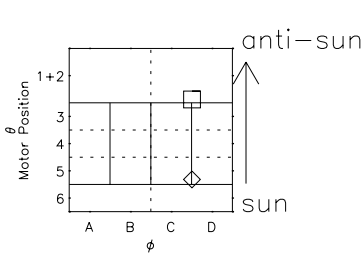

Galileo EPD Real Elevation Anisotropies 96275

Software Version: RTELEV_FLUX V 1.20
Data Production: 06-03-00
Plot Production: Fri Sep 14 16:47:31 2001
Color File: wondr3
Geofactor File: 1.1

- ◇ = Jupiter look direction
- = Corotation look direction