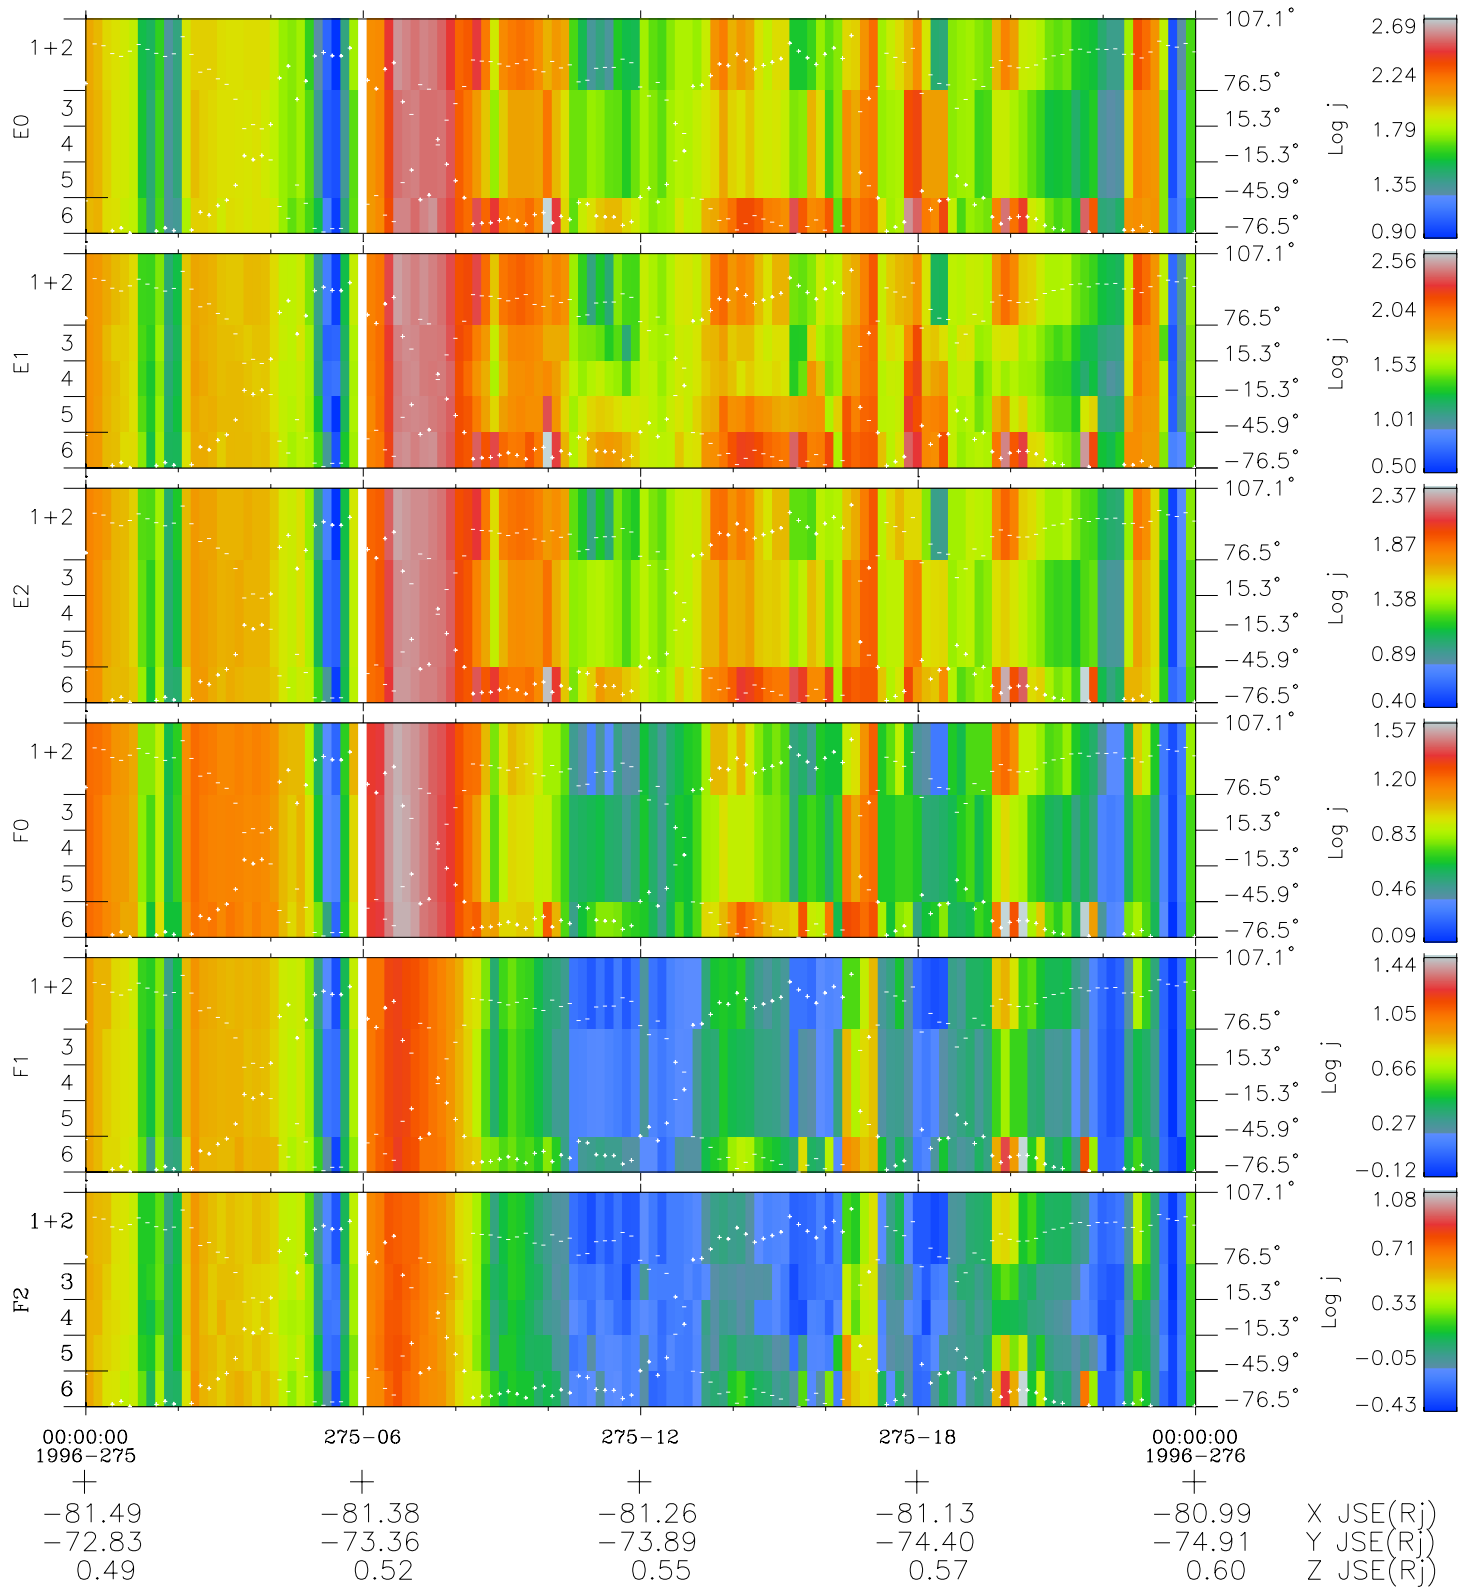

Galileo EPD Real Elevation Anisotropies 96275

Software Version: RTELEV_FLUX V 1.20
Data Production: 06-03-00
Plot Production: Fri Sep 14 16:47:31 2001
Color File: wondr3
Geofactor File: 1.1

- ◇ = Jupiter look direction
- = Corotation look direction